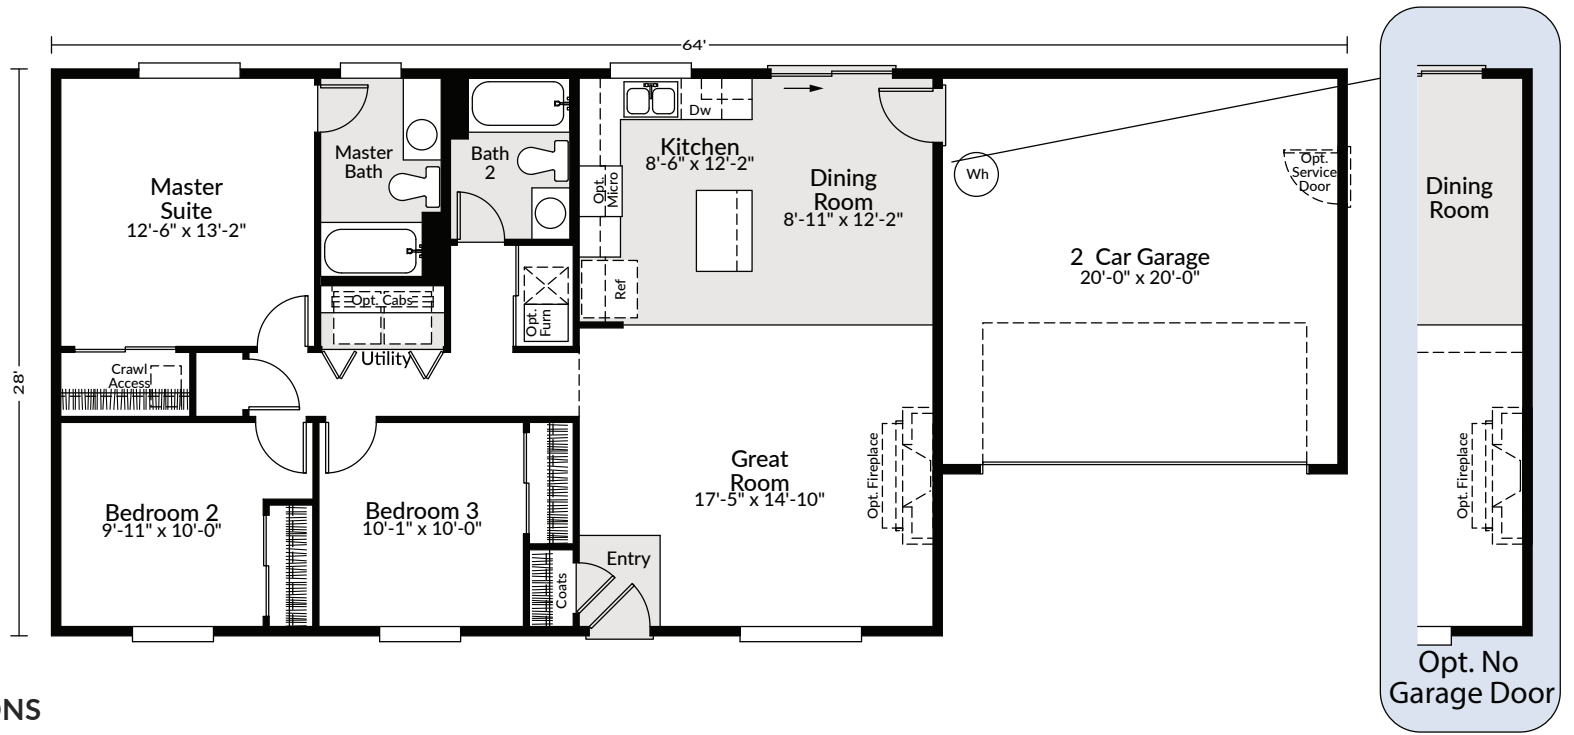

ADAIR HOMES

the AINSWORTH

1,232 SF | 3 Bed | 2 Bath

TRADITIONS

the AINSWORTH

1,232 SF | 3 BED | 2 BATH

- Open Kitchen
- Fits on Narrow Lots
- Front or Side Entry Design
- Large Great Room
- Extra Storage Throughout