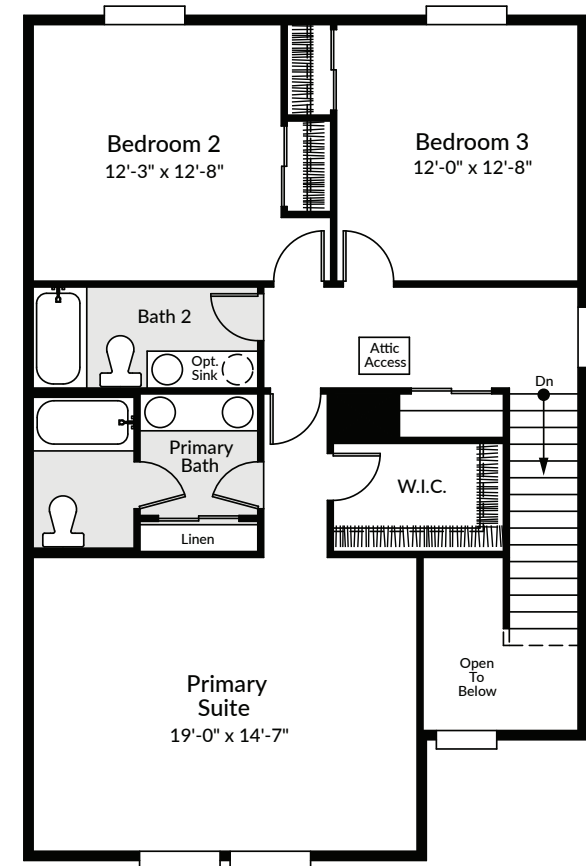

ADAIR HOMES

the **RUBY**

1,843 SF | 3 Bed | 2.5 Bath

View all elevation options at www.AdairHomes.com

RIADA

the RUBY

1,843 SF | 3 BED | 2.5 BATH

Open Kitchen & Living Room
 Large Primary Suite
 Covered Front Porch
 Perfect for Narrow Lots

FIRST FLOOR

SECOND FLOOR

www.ADAIRHOMES.com