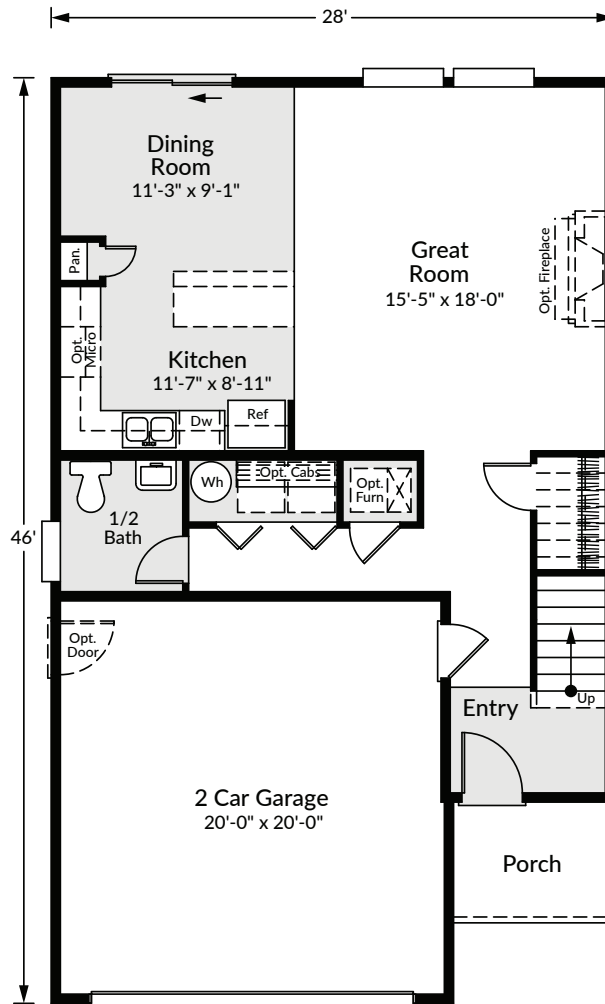

ADAIR HOMES

the **RUBY**

1,843 SF | 3 Bed | 2.5 Bath

View all elevation options at www.AdairHomes.com

RIADA

the RUBY

1,843 SF | 3 BED | 2.5 BATH

Open Kitchen & Living Room
 Large Primary Suite
 Covered Front Porch
 Perfect for Narrow Lots

FIRST FLOOR

SECOND FLOOR

www.ADAIRHOMES.com