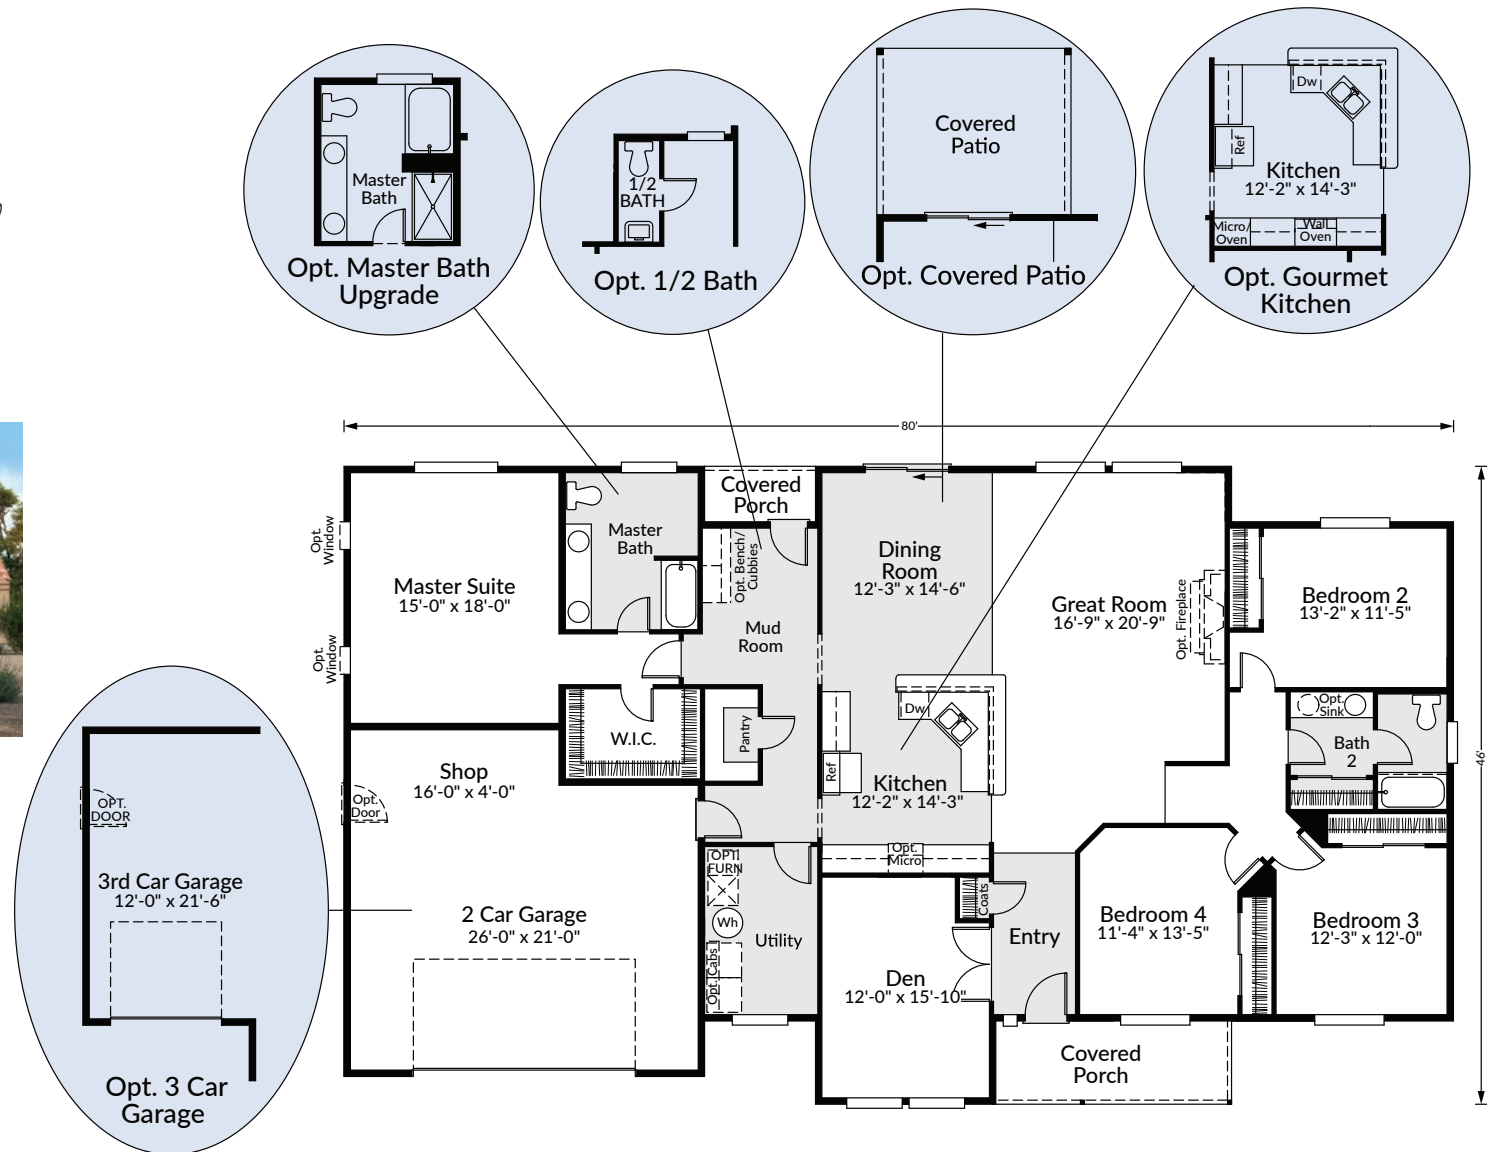

SPANISH

www.ADAIRHOMES.com