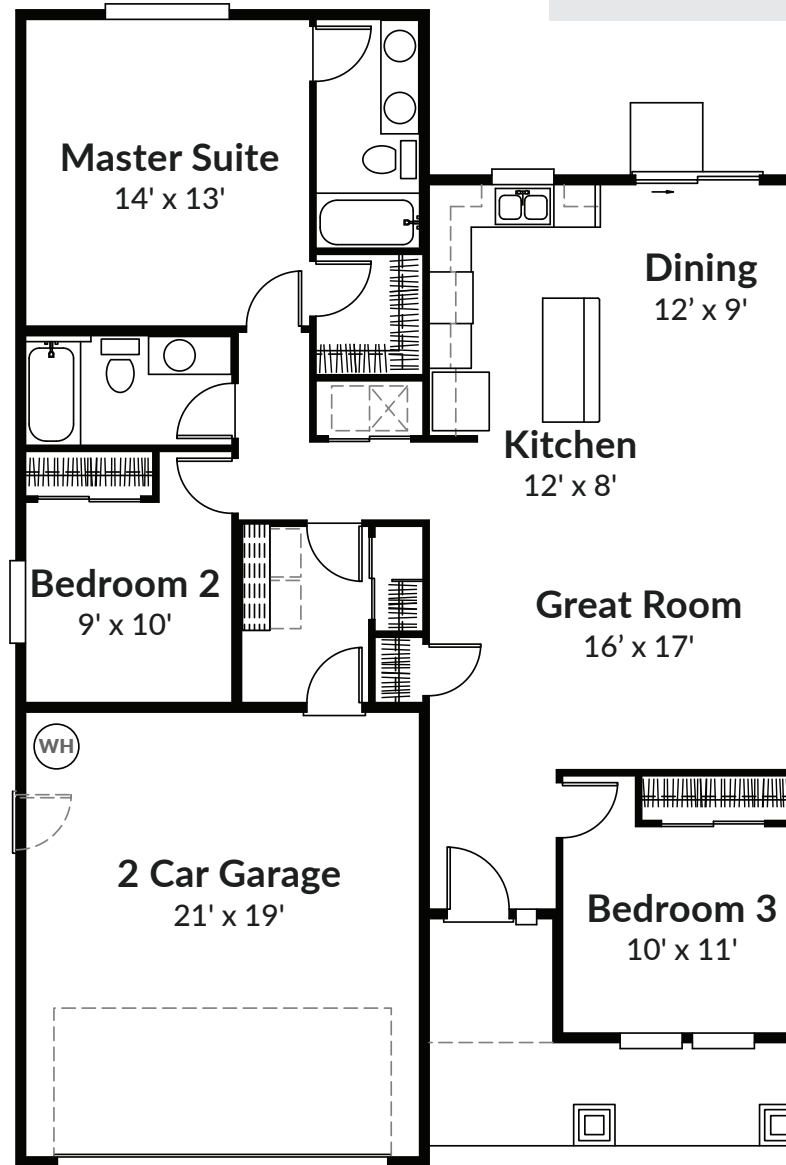

**ADAIR HOMES**

*the* **ASHLEY**

1,405 SF | 3 Bed | 2 Bath

SPANISH

## the **ASHLEY**

Open Living Design  
Optional Den  
Covered Front Porch

1,405 SF | 3 BED | 2 BATH

[www.ADAIRHOMES.com](http://www.ADAIRHOMES.com)