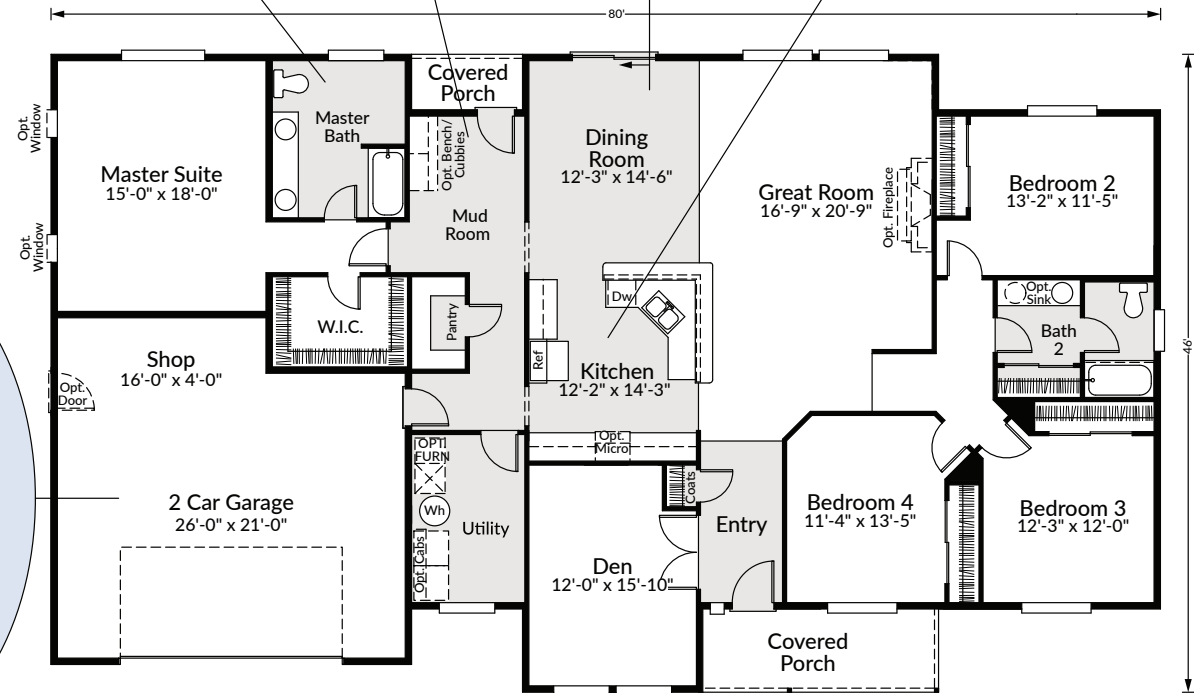

View all elevation options at
www.AdairHomes.com

Elevations are artistic renderings and may include items not standard to the plan. Ask your Home Ownership Counselor for more details.