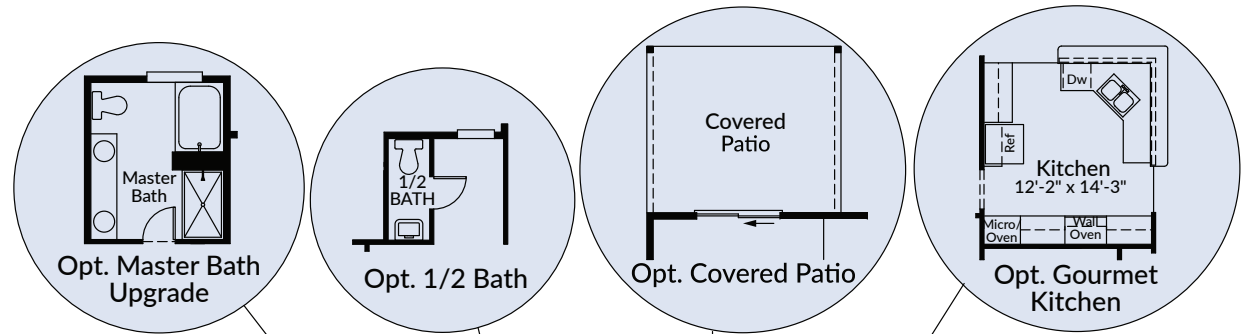

ADAIR HOMES

the **ASPEN**

2,686 | 4 Bed | 2 Bath | Den

IMPRESSIONS

the ASPEN

2,686 SF | 4 BED | 2 BATH | DEN

Great Room Concept
 Split Bedroom Design
 Garage with Shop
 Mudroom with Covered Porch Entry

EXTERIOR ELEVATION OPTIONS