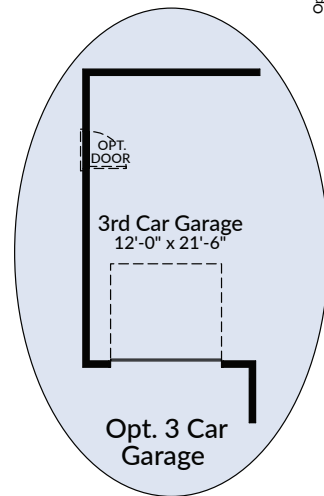

View all elevation options at
www.AdairHomes.com

Elevations are artistic renderings and may include items not standard to the plan. Ask your Home Ownership Counselor for more details.