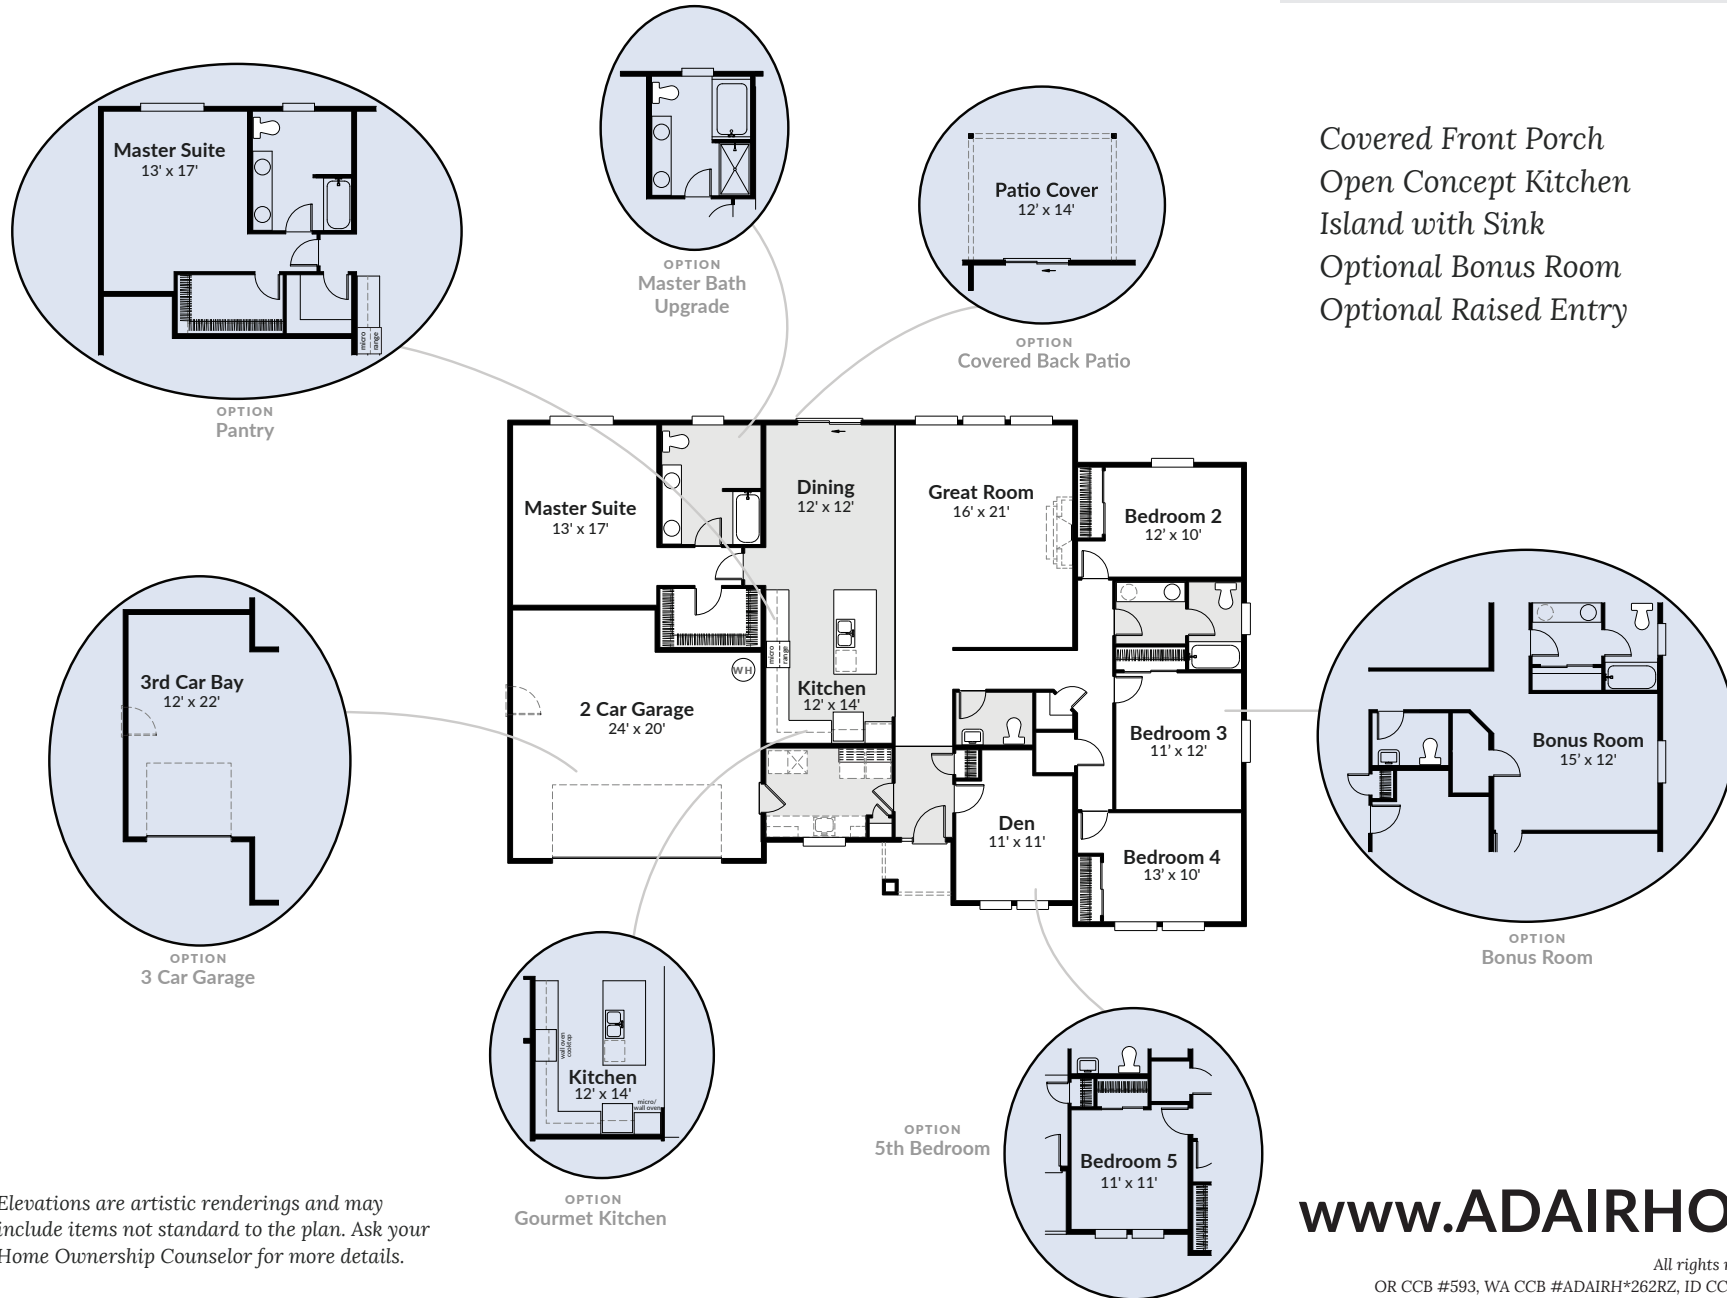

**ADAIR HOMES**

*the* **BANNOCK**

2,449 SF | 4 Bed | 3 Bath | Den

**THE RIADA COLLECTION**

## the BANNOCK

2,449 SF | 4 BED | 3 BATH | DEN

Covered Front Porch  
 Open Concept Kitchen  
 Island with Sink  
 Optional Bonus Room  
 Optional Raised Entry

Elevations are artistic renderings and may include items not standard to the plan. Ask your Home Ownership Counselor for more details.