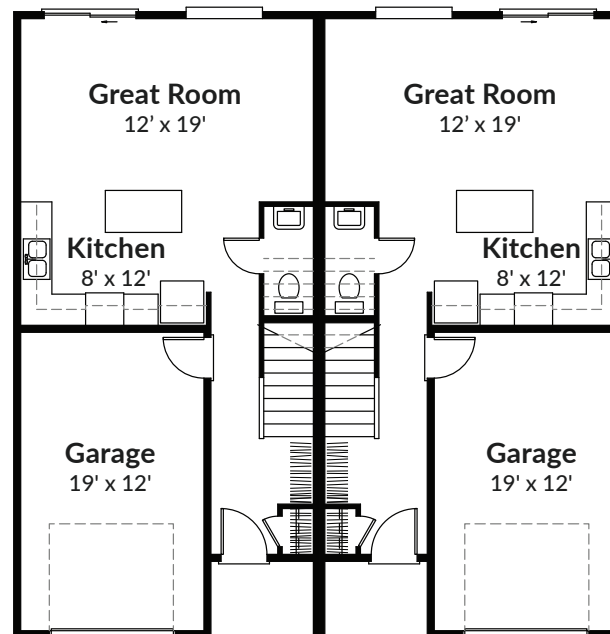

ADAIR HOMES

the **BAYFIELD**

2,548 SF | 3 Bed | 2.5 Bath

SPANISH

the BAYFIELD

2,548 SF | 3 BED | 2.5 BATH

Open Kitchen and Dining Room
Covered Entryway
Optional Covered Patio

EXTERIOR ELEVATION OPTIONS

View all elevation options at
www.AdairHomes.com

Elevations are artistic renderings and may include items not standard to the plan. Ask your Home Ownership Counselor for more details.

1st Floor

2nd Floor