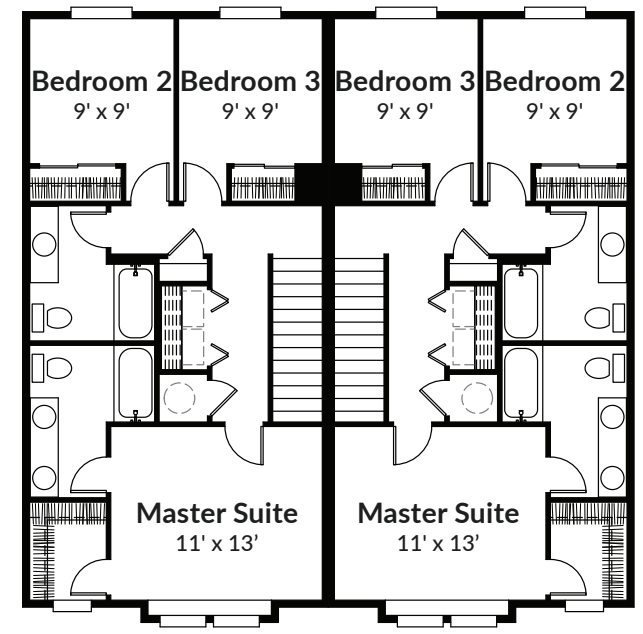

ADAIR HOMES

the **BAYFIELD**

2,548 SF | 3 Bed | 2.5 Bath

SPANISH

the BAYFIELD

2,548 SF | 3 BED | 2.5 BATH

Open Kitchen and Dining Room
Covered Entryway
Optional Covered Patio

EXTERIOR ELEVATION OPTIONS

View all elevation options at
www.AdairHomes.com

Elevations are artistic renderings and may include items not standard to the plan. Ask your Home Ownership Counselor for more details.

1st Floor

2nd Floor