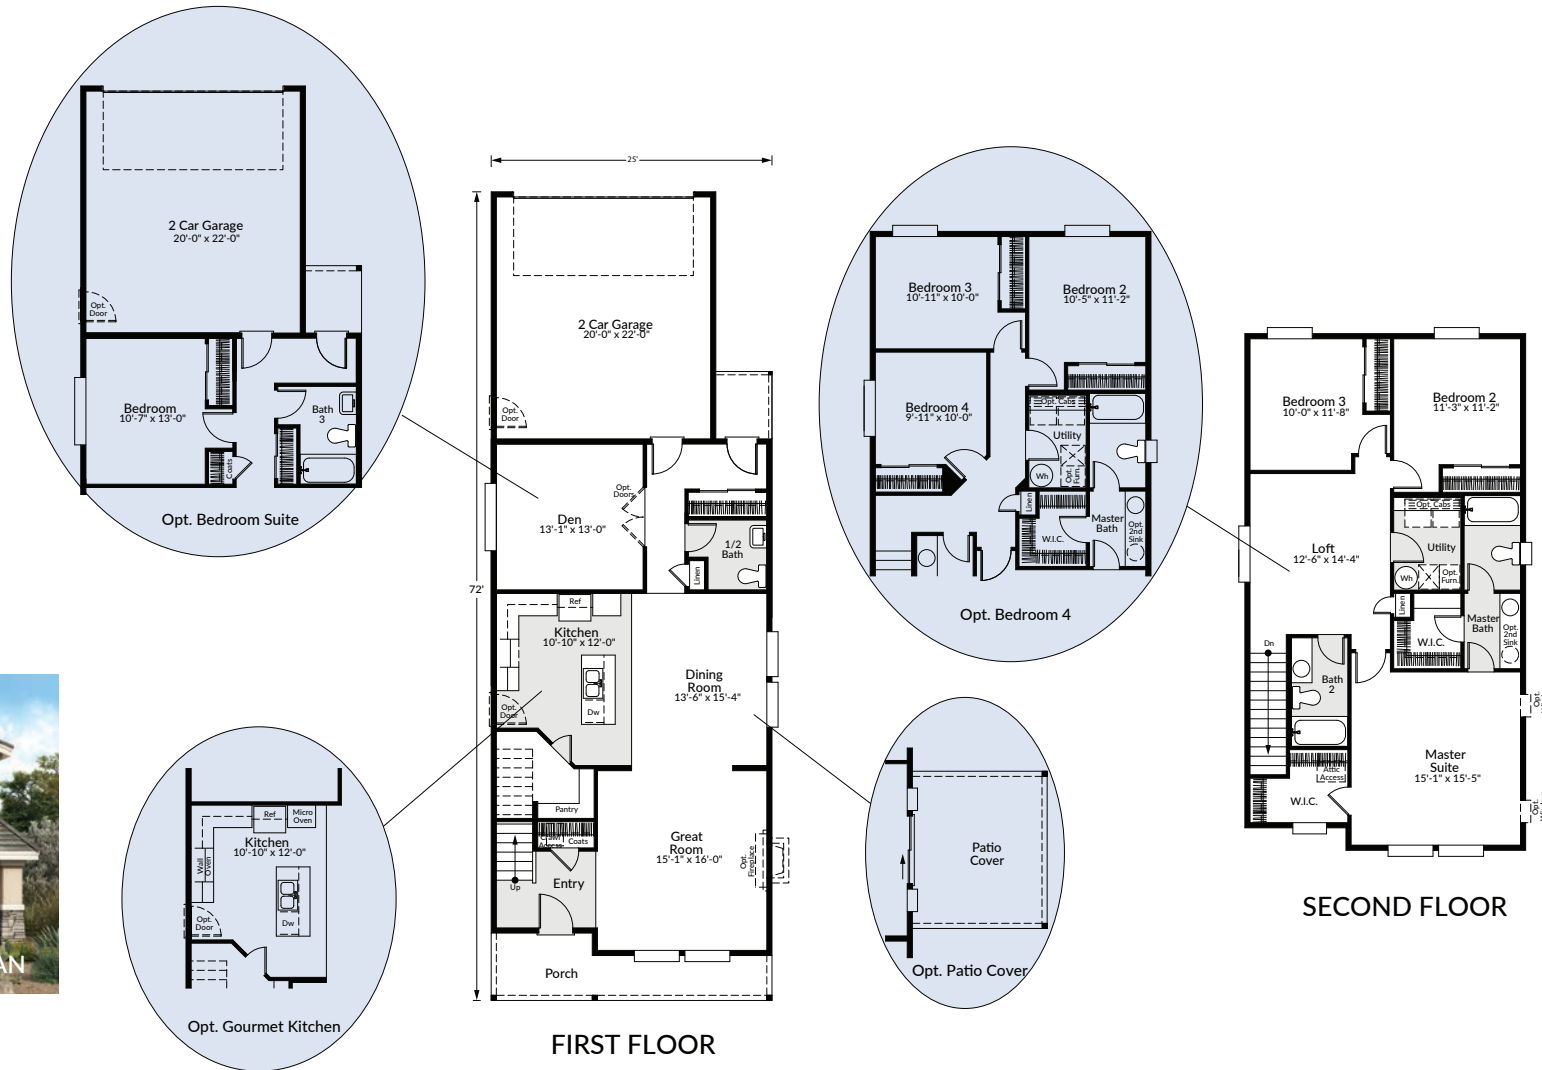

ADAIR HOMES

the **BENSON**

2,222 SF | 3 Bed | 2.5 Bath | Den

SPANISH

the **BENSON**

2,222 SF | 3 BED | 2.5 BATH | DEN

- Open Great Room
- Large Kitchen Pantry
- Optional Master on the Main
- Dual Master Closets
- Narrow Lot Plan
- Side Garage Available