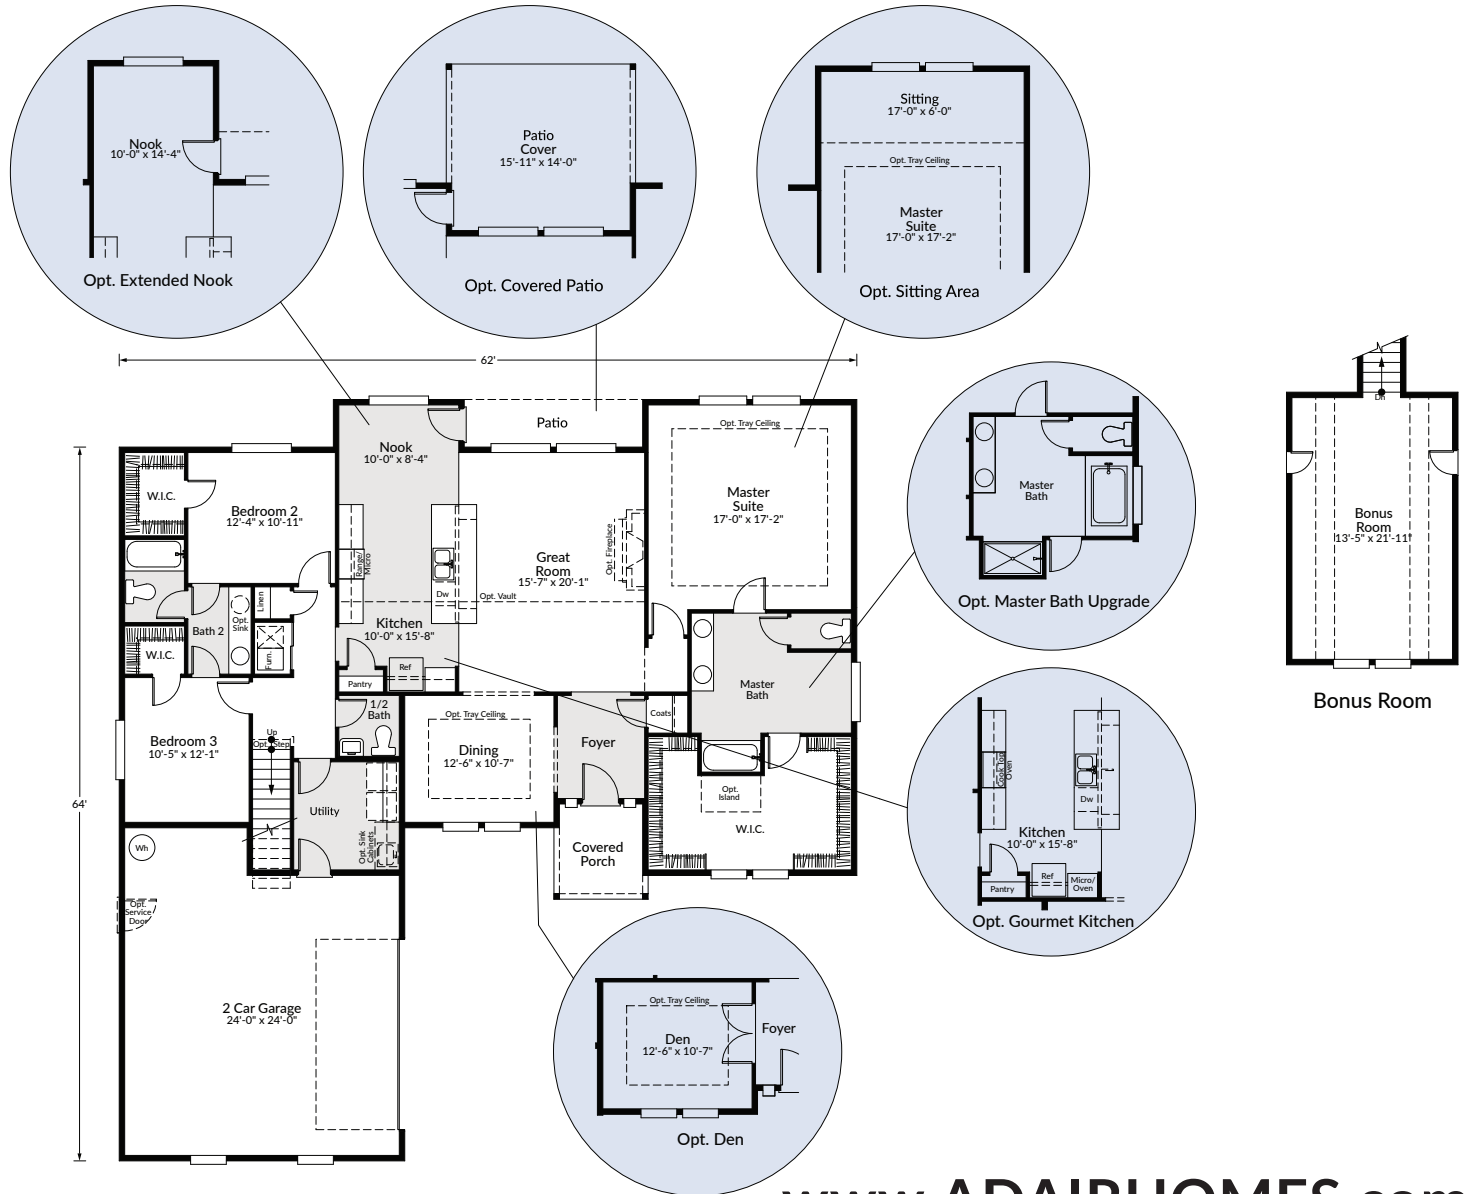

**ADAIR HOMES**

*the* **BERKLEY**

2,541 SF | 3 Bed | 2.5 Bath

SPANISH

## the BERKLEY

2,541 SF | 3 BED | 2.5 BATH

Second Story Bonus Room  
 Optional Sitting Room  
 Optional Master Bath Upgrade  
 Optional Extended Nook