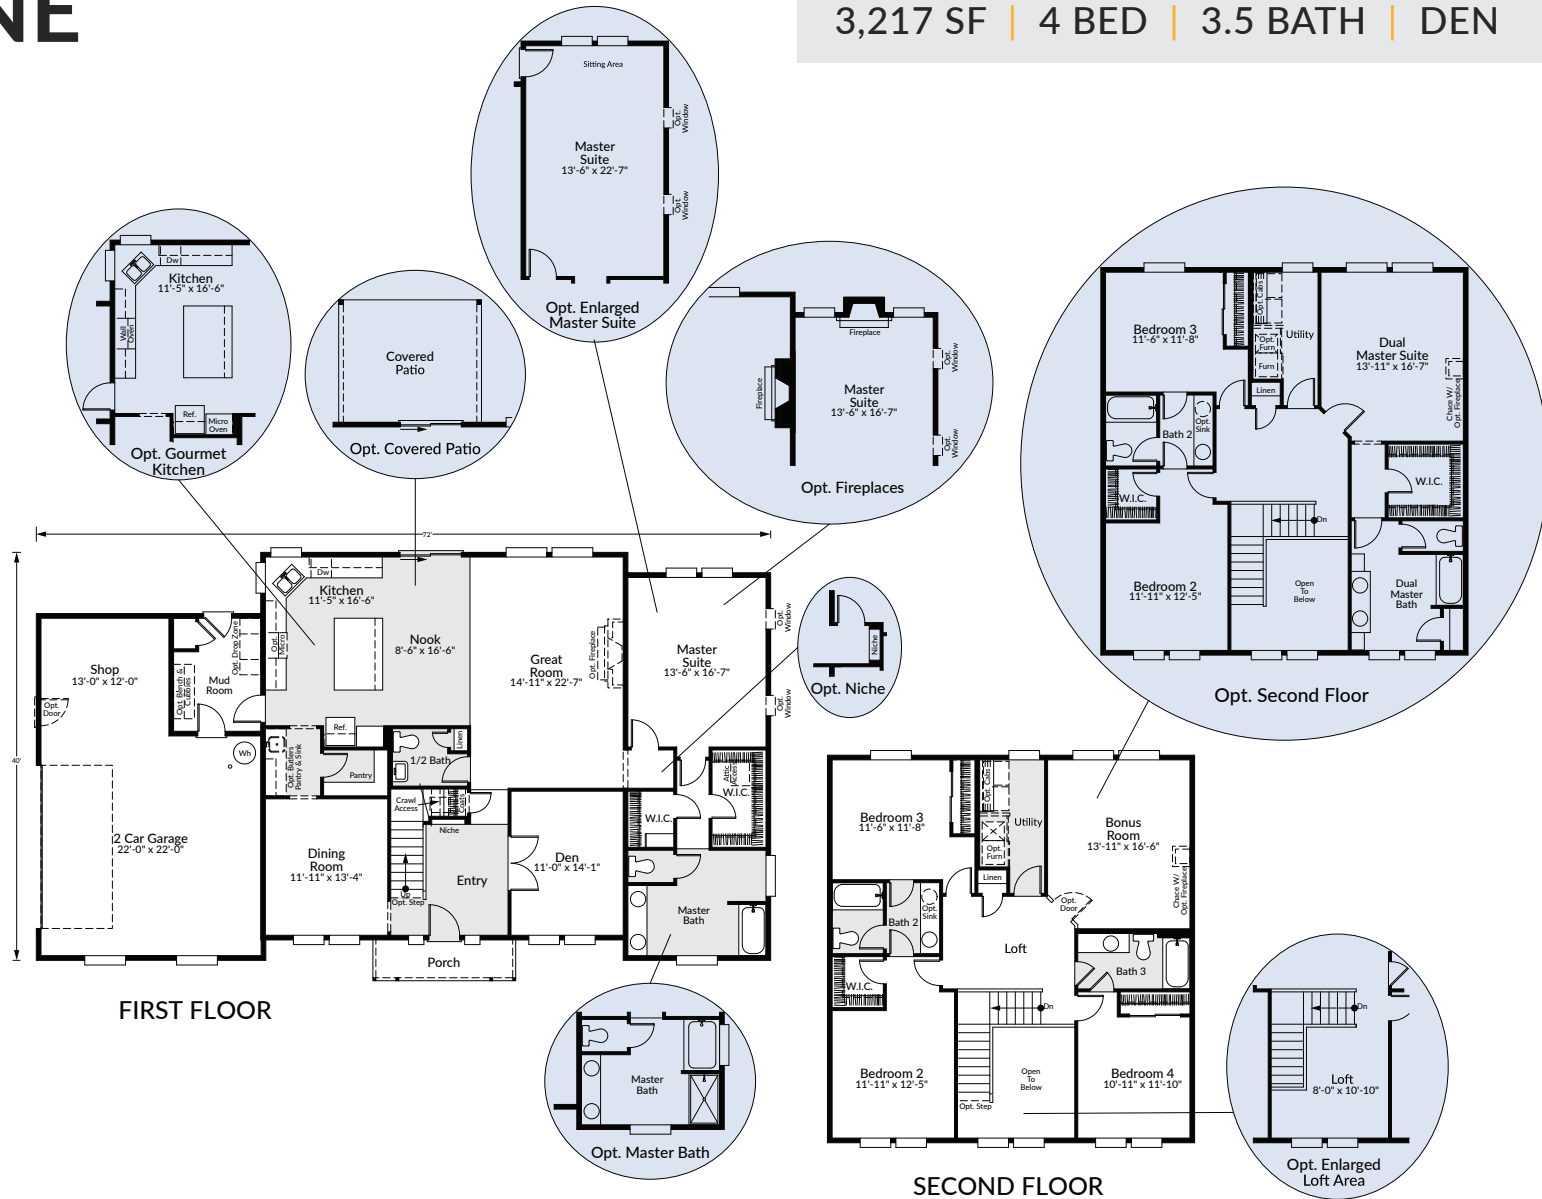

ADAIR HOMES

the **CHEYENNE**

3,217 SF | 4 Bed | 3.5 Bath | Den

SPANISH

the CHEYENNE

3,217 SF | 4 BED | 3.5 BATH | DEN

- Master on the Main
- Large Mudroom with Drop Zone
- Open Foyer
- Butler's Pantry
- Jack & Jill Bathroom
- Large Upstairs Bonus Room
- Shop Space in the Garage
- Side Load Garage Standard