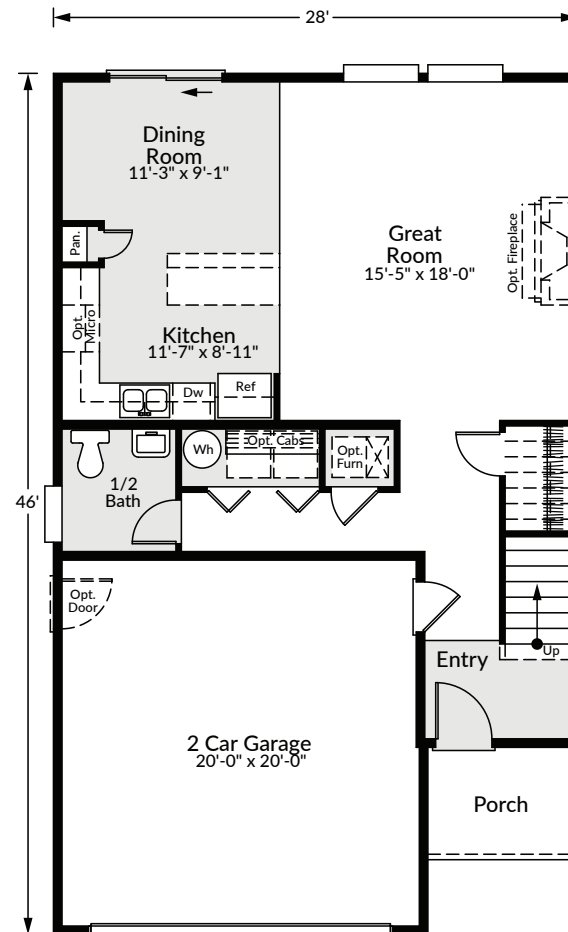

FIRST FLOOR