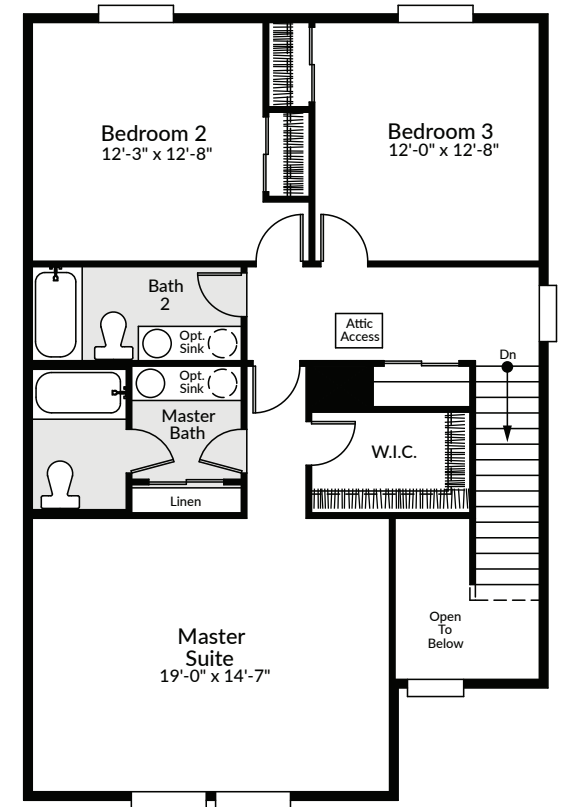

SECOND FLOOR