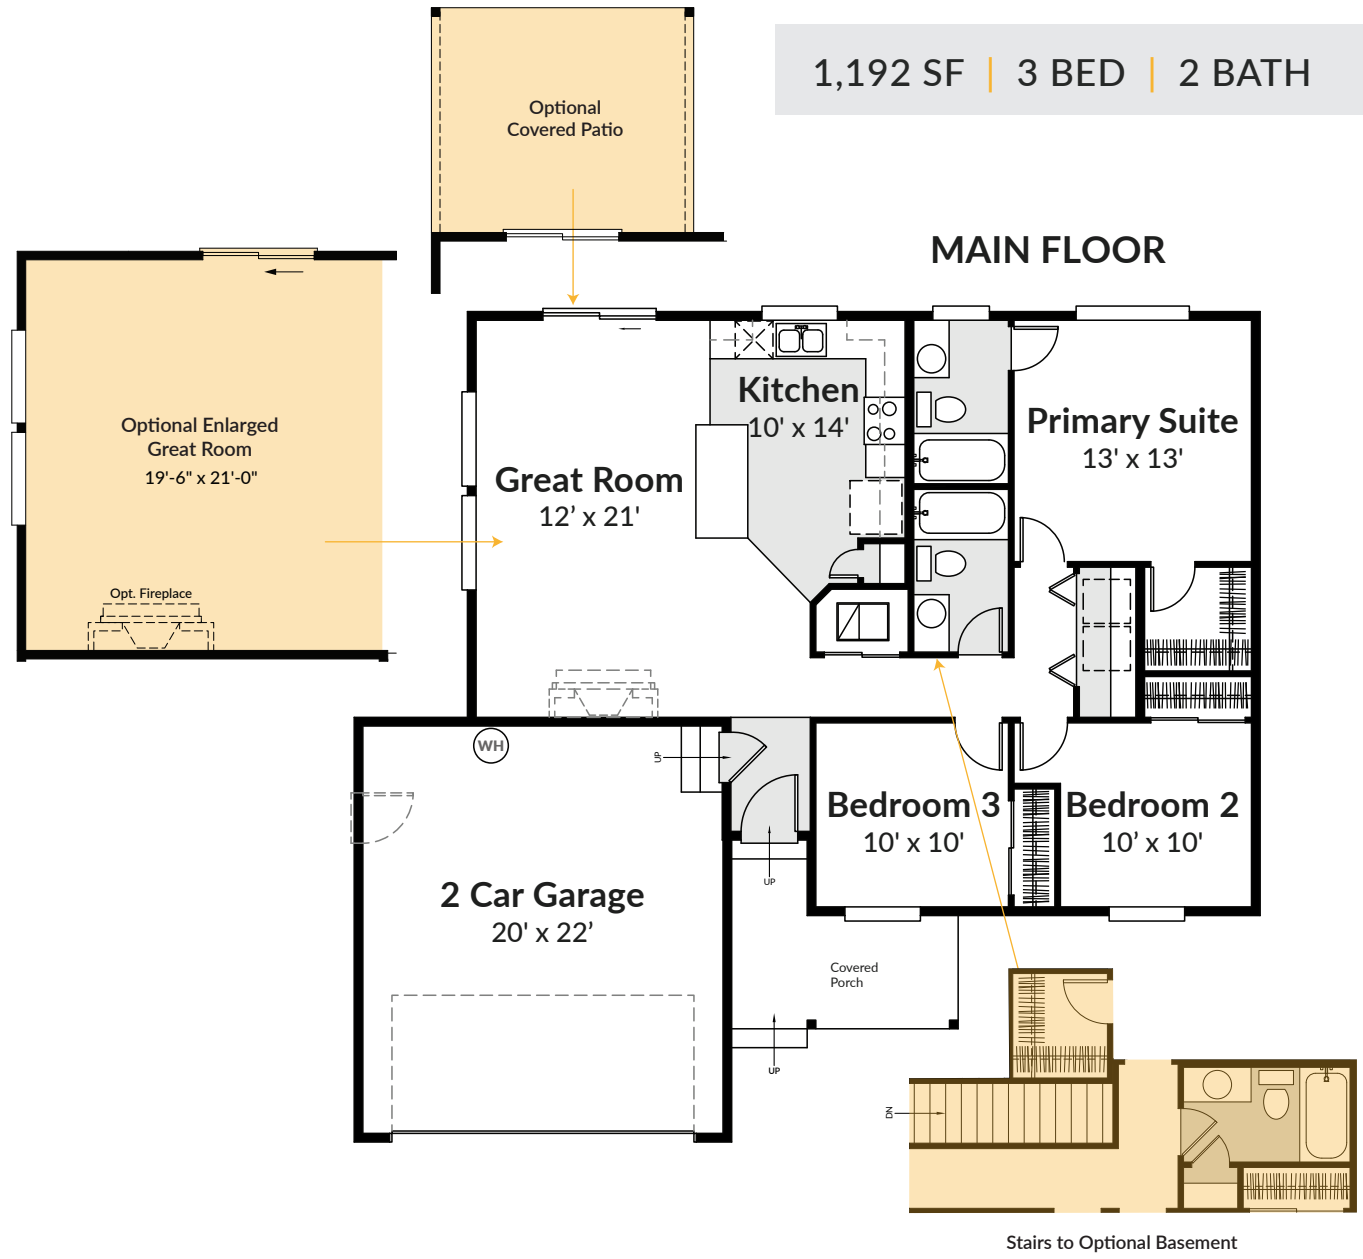

ADAIR HOMES

the **DIXIE**

1,192 SF | 3 Bed | 2 Bath

RIADA

MOUNTAIN WEST STUCCO

TRADITIONS

FARMHOUSE

View all elevation options at www.AdairHomes.com

the DIXIE

1,192 SF | 3 BED | 2 BATH

Open Kitchen & Great Room
 Covered Front Porch
 Optional Enlarged Great Room
 Optional Covered Patio

OPTIONAL FINISHED OR UNFINISHED BASEMENT

Elevations are artistic renderings and may include items not standard to the plan. Square footage may be subject to alterations. Ask your Homeownership Counselor for more details.