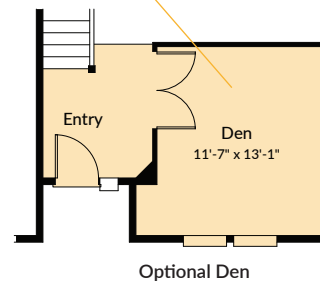

OPTIONAL FINISHED OR UNFINISHED BASEMENT