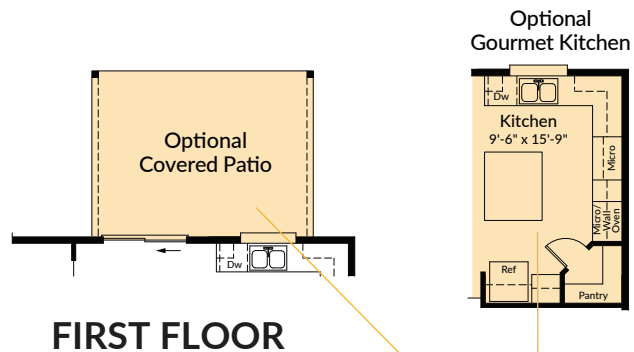

**ADAIR HOMES**

*the* **DUNCAN**

2,830 SF | 4 Bed | 2.5 Bath

RIADA

MOUNTAIN WEST STUCCO

FARMHOUSE

TRADITIONS

View all elevation options at [www.AdairHomes.com](http://www.AdairHomes.com)

## the DUNCAN

Open Kitchen with Island  
Large Kitchen Pantry  
Relaxing Primary Suite  
Open Entry Foyer

2,830 SF | 4 BED | 2.5 BATH

### FIRST FLOOR

### SECOND FLOOR