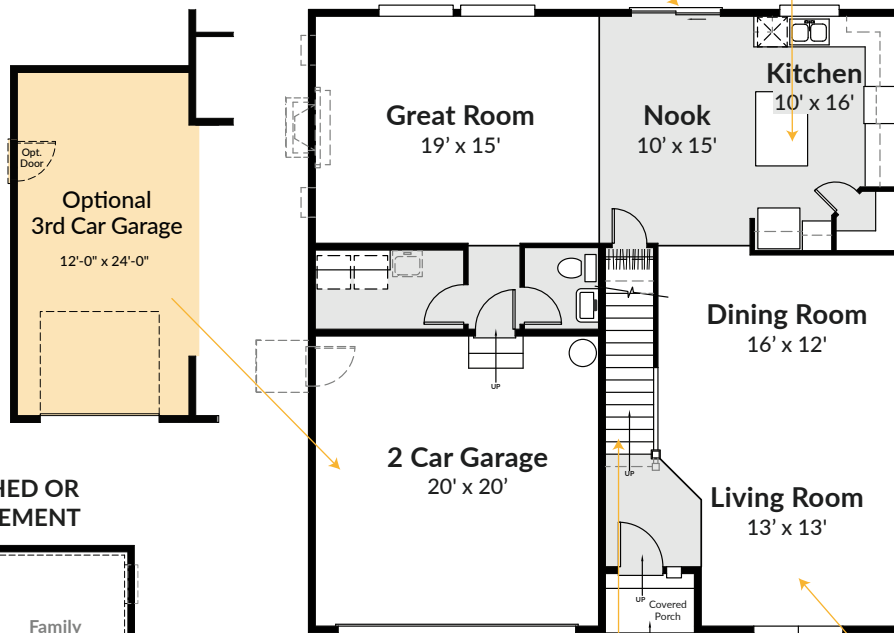

**ADAIR HOMES**

*the* **DUNCAN**

2,830 SF | 4 Bed | 2.5 Bath

RIADA

MOUNTAIN WEST STUCCO

FARMHOUSE

TRADITIONS

View all elevation options at [www.AdairHomes.com](http://www.AdairHomes.com)

## the DUNCAN

Open Kitchen with Island  
Large Kitchen Pantry  
Relaxing Primary Suite  
Open Entry Foyer

2,830 SF | 4 BED | 2.5 BATH

### FIRST FLOOR

### SECOND FLOOR