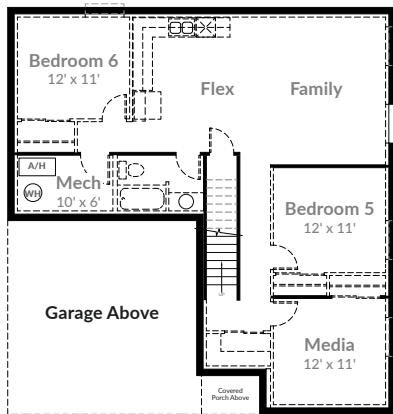

OPTIONAL FINISHED OR UNFINISHED BASEMENT