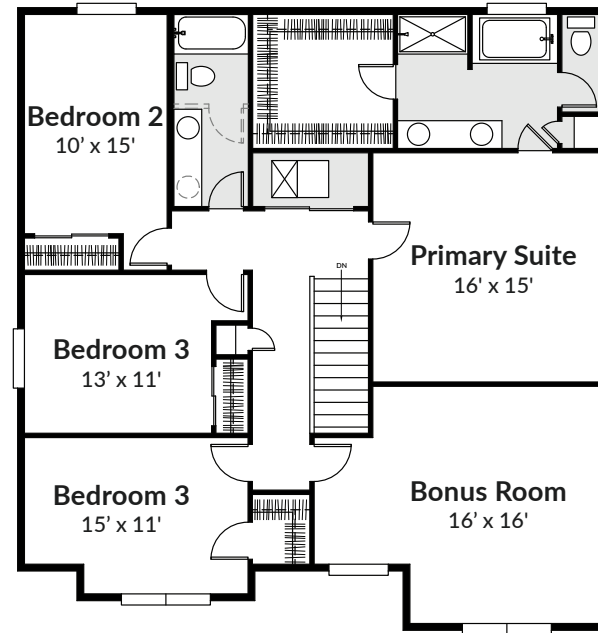

**ADAIR HOMES**

*the* **DUNCAN**

2,830 SF | 4 Bed | 2.5 Bath

RIADA

MOUNTAIN WEST STUCCO

FARMHOUSE

TRADITIONS

View all elevation options at [www.AdairHomes.com](http://www.AdairHomes.com)

## the DUNCAN

Open Kitchen with Island  
Large Kitchen Pantry  
Relaxing Primary Suite  
Open Entry Foyer

2,830 SF | 4 BED | 2.5 BATH

### FIRST FLOOR

### SECOND FLOOR