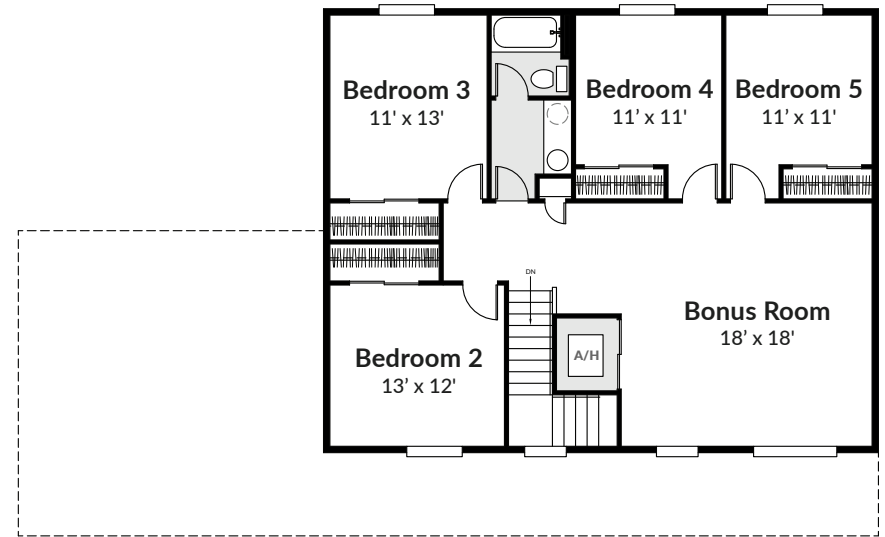

## the EMERY

2,537 SF | 5 BED | 2.5 BATH

- Large Kitchen with Walk-in Pantry
- Primary Suite on the Main
- Covered Front Porch with Optional Wrap Around Porch
- Spacious Bonus Room
- Optional Dual Primary Suite
- Optional Rock Exterior

### FIRST FLOOR

### SECOND FLOOR