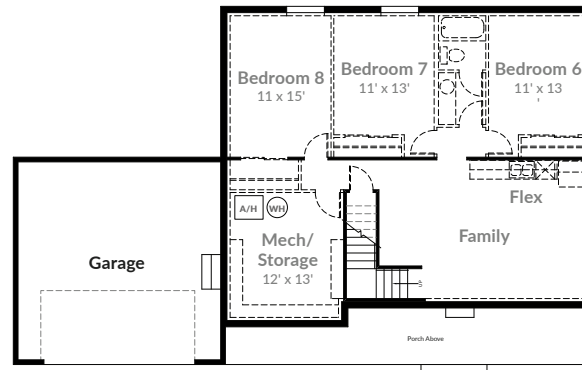

OPTIONAL FINISHED OR UNFINISHED BASEMENT

www.ADAIRHOMES.com

Elevations are artistic renderings and may include items not standard to the plan. Ask your Home Ownership Counselor for more details.