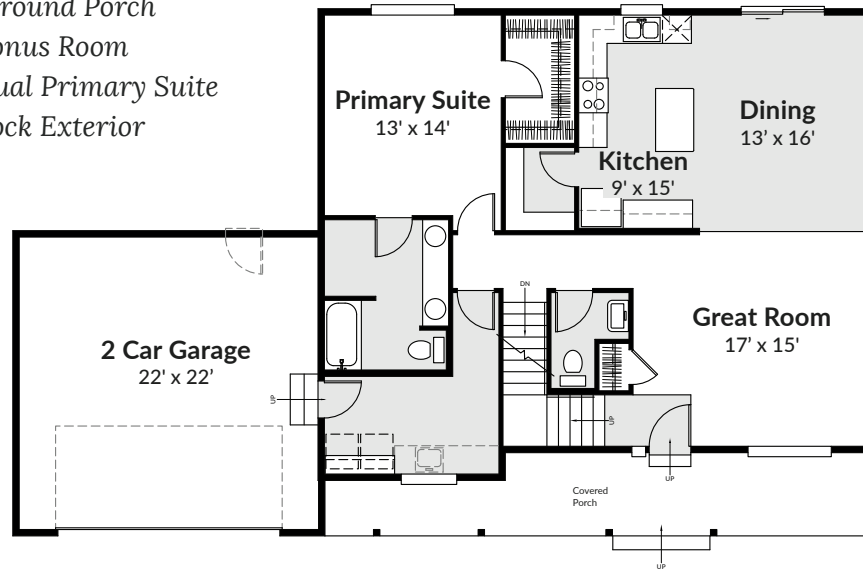

**ADAIR HOMES**

*the* **EMERY**

2,537 SF | 5 Bed | 2.5 Bath

FARMHOUSE

MOUNTAIN WEST STUCCO

TRADITIONS

RIADA

View all elevation options at [www.AdairHomes.com](http://www.AdairHomes.com)

## the EMERY

2,537 SF | 5 BED | 2.5 BATH

- Large Kitchen with Walk-in Pantry
- Primary Suite on the Main
- Covered Front Porch with Optional Wrap Around Porch
- Spacious Bonus Room
- Optional Dual Primary Suite
- Optional Rock Exterior

### FIRST FLOOR

### SECOND FLOOR