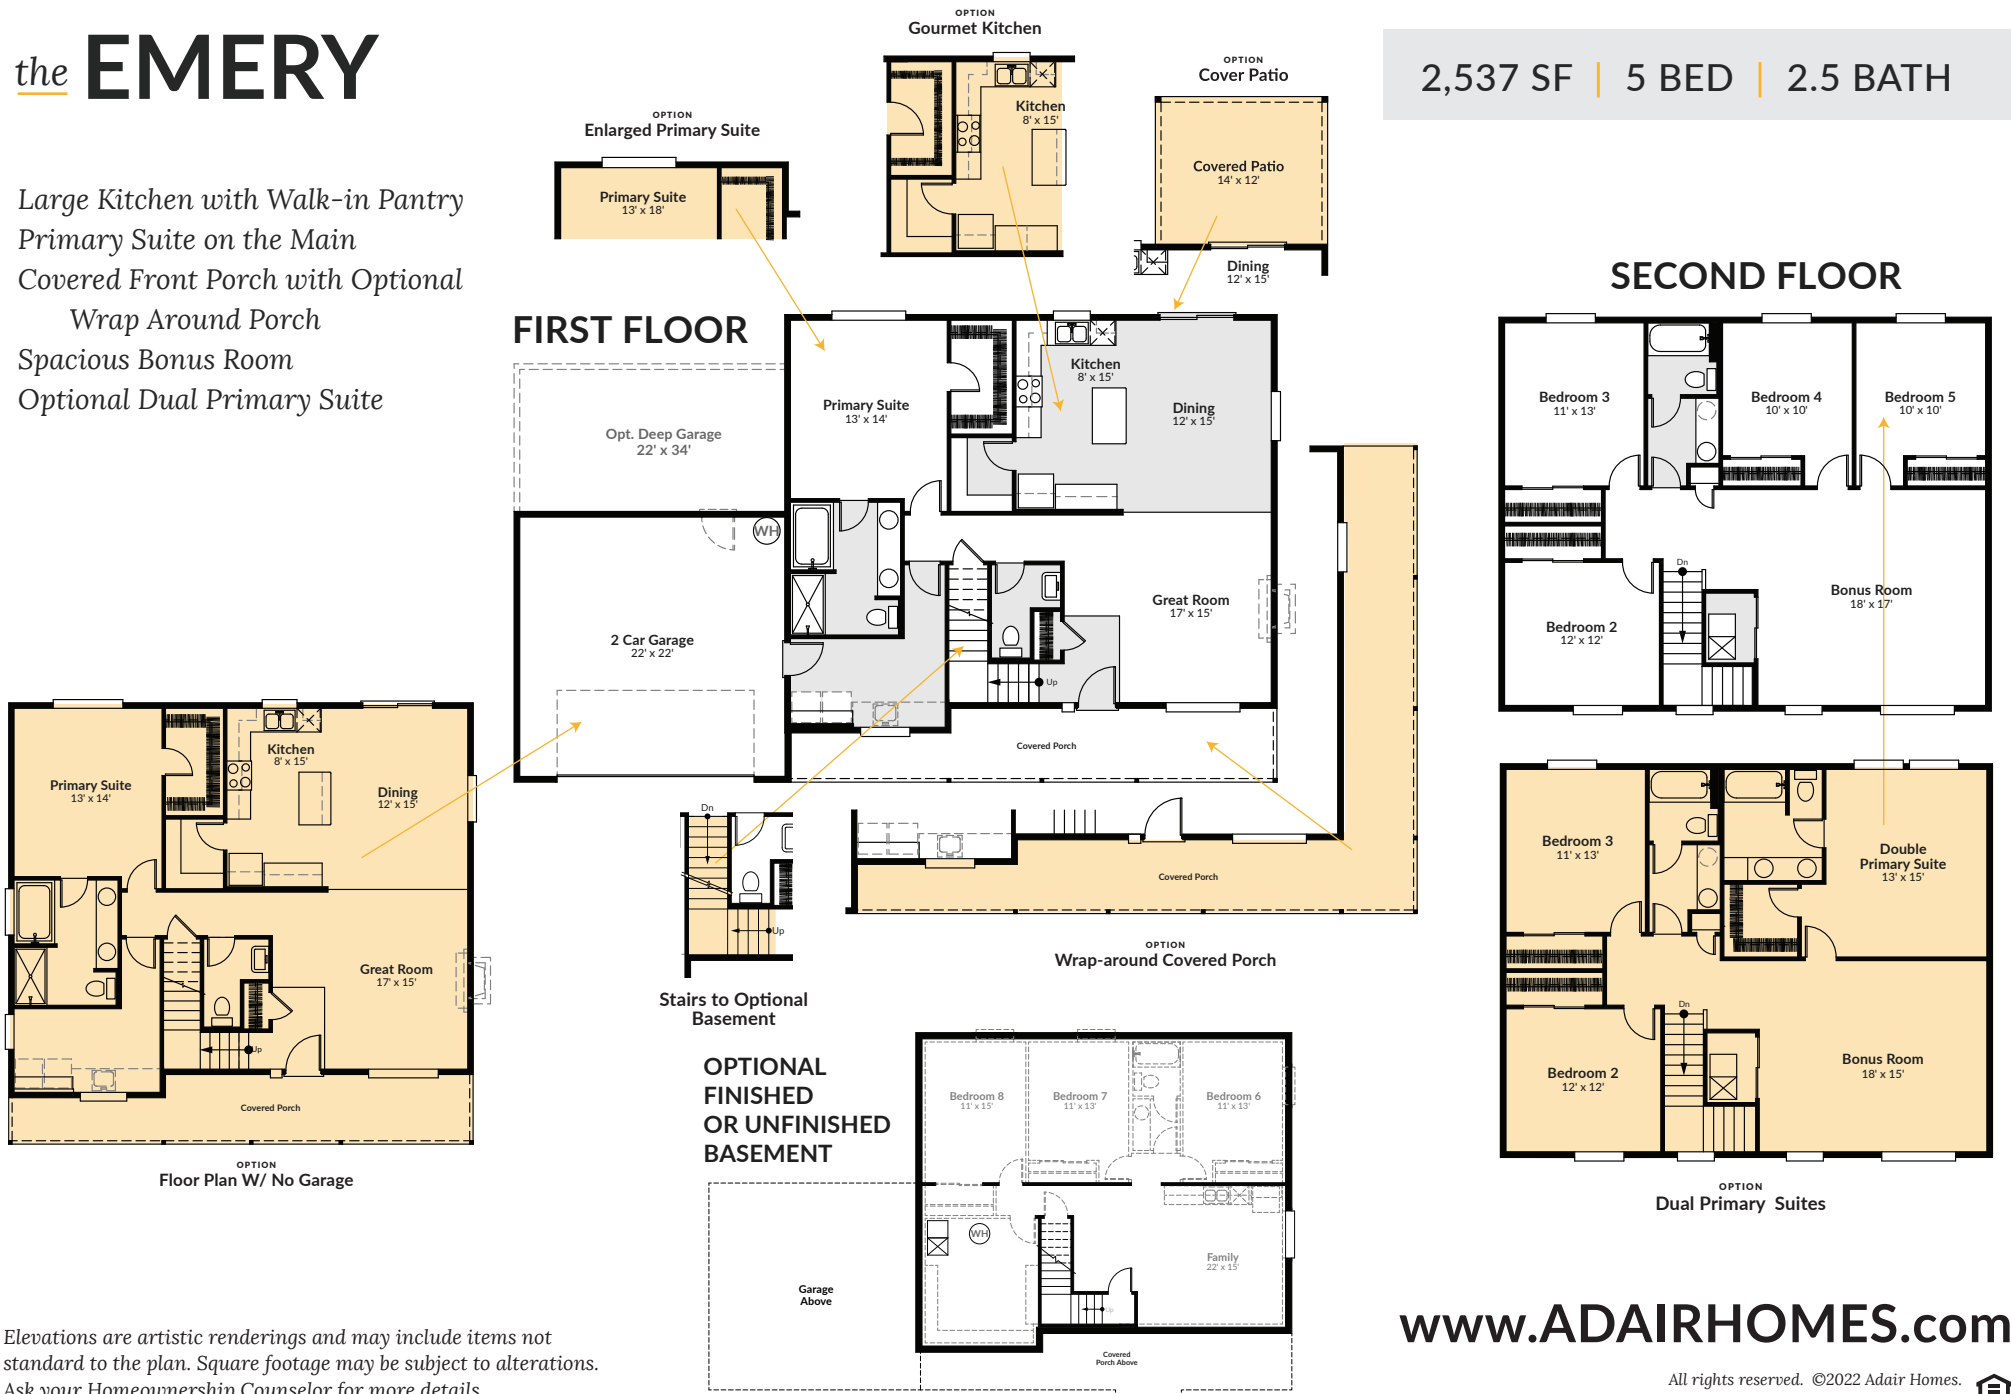

ADAIR HOMES

the **EMERY**

2,537 SF | 5 Bed | 2.5 Bath

FARMHOUSE

MOUNTAIN WEST STUCCO

TRADITIONS

RIADA

View all elevation options at www.AdairHomes.com

the EMERY

Large Kitchen with Walk-in Pantry
 Primary Suite on the Main
 Covered Front Porch with Optional
 Wrap Around Porch
 Spacious Bonus Room
 Optional Dual Primary Suite

2,537 SF | 5 BED | 2.5 BATH

Elevations are artistic renderings and may include items not standard to the plan. Square footage may be subject to alterations. Ask your Homeownership Counselor for more details.