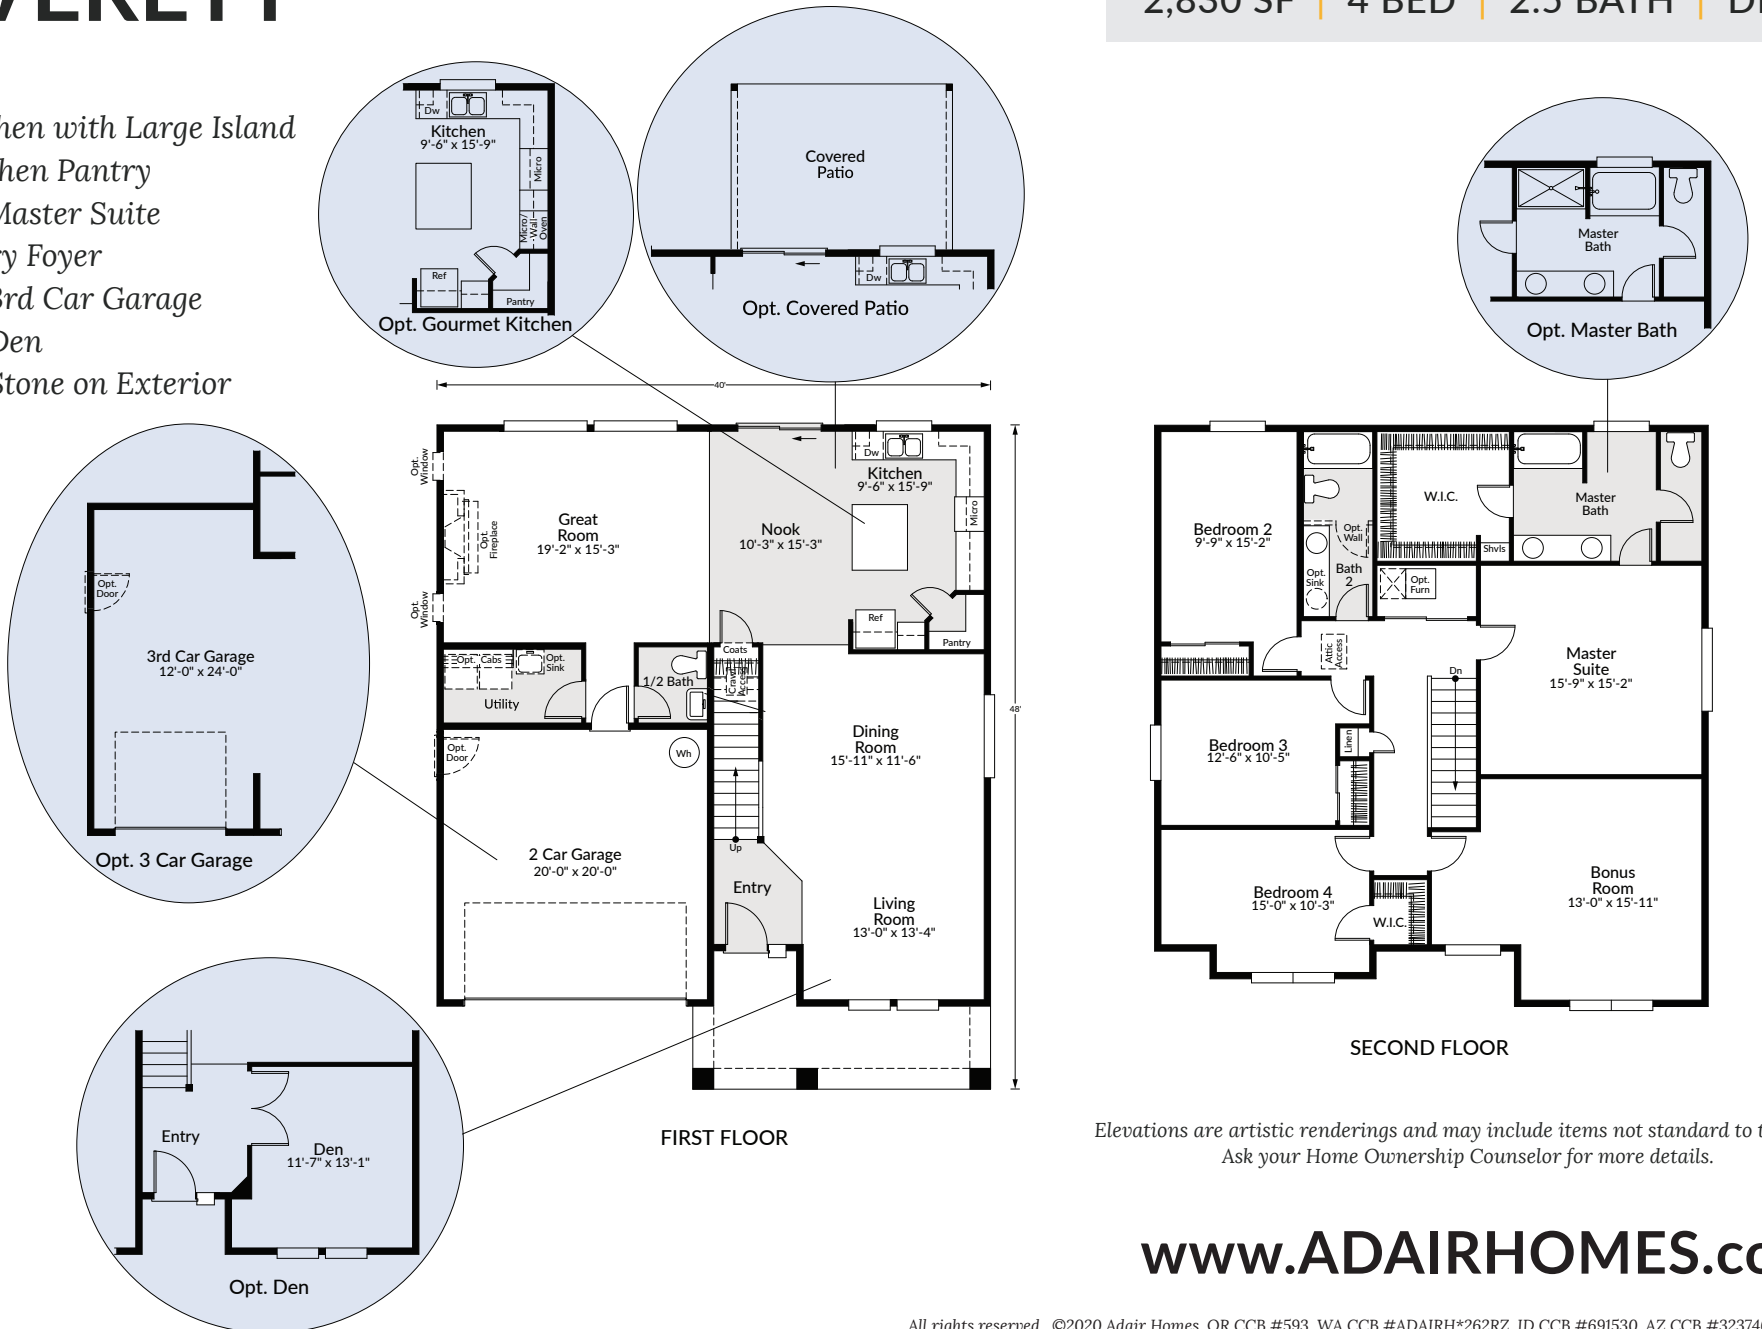

ADAIR HOMES

the **EVERETT**

2,830 SF | 4 Bed | 2.5 Bath | Den

THE RIADA COLLECTION

the EVERETT

- Open Kitchen with Large Island
- Large Kitchen Pantry
- Relaxing Master Suite
- Open Entry Foyer
- Optional 3rd Car Garage
- Optional Den
- Optional Stone on Exterior

2,830 SF | 4 BED | 2.5 BATH | DEN

Elevations are artistic renderings and may include items not standard to the plan. Ask your Home Ownership Counselor for more details.

www.ADAIRHOMES.com