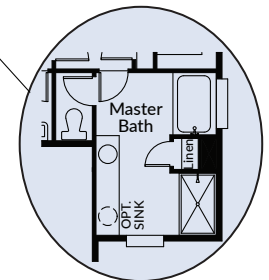

ADAIR HOMES

the **FITZPATRICK**

3,120 SF | 3 Bed | 2.5 Bath | Den

CRAFTSMAN

the FITZPATRICK

- Great Room Concept
- Spacious Kitchen with Large Pantry
- Master Suite with Dual Closets
- Convenient Mud Room
- Optional Shake Exterior
- Optional Rock Exterior

EXTERIOR ELEVATION OPTIONS

SPANISH

View all elevation options at www.AdairHomes.com

3,120 SF | 3 BED | 2.5 BATH | DEN

Optional Master Bath

www.ADAIRHOMES.com