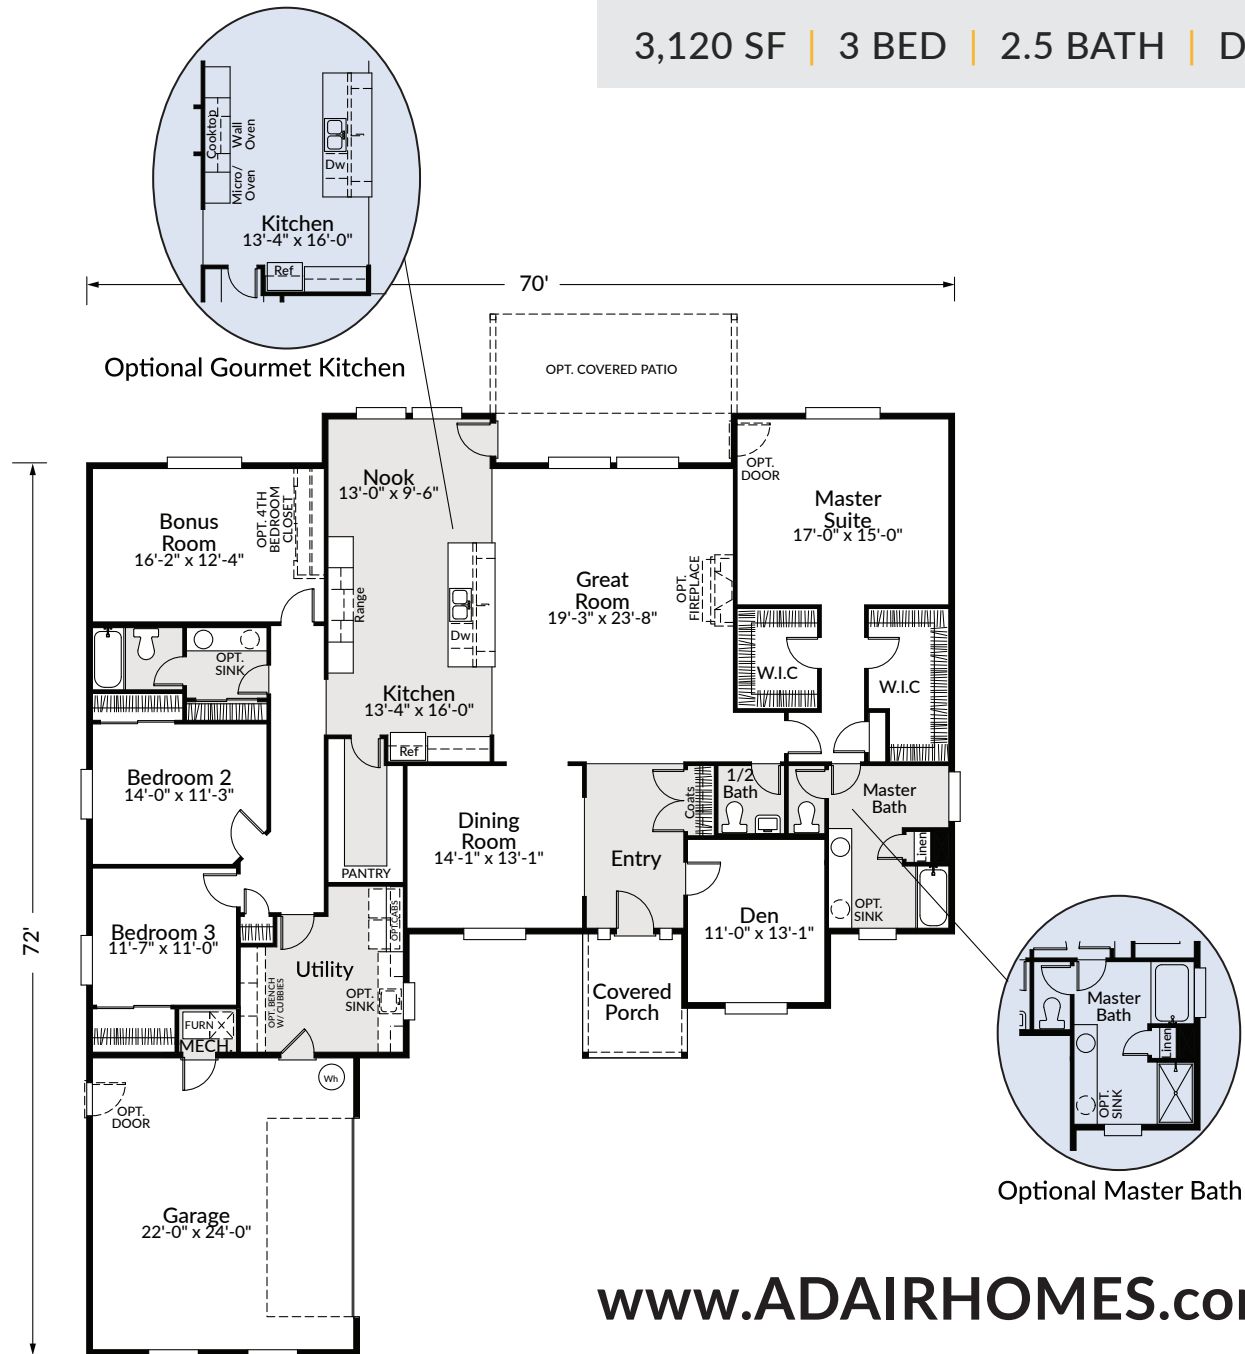

ADAIR HOMES

the **FITZPATRICK**

3,120 SF | 3 Bed | 2.5 Bath | Den

CRAFTSMAN

the FITZPATRICK

- Great Room Concept
- Spacious Kitchen with Large Pantry
- Master Suite with Dual Closets
- Convenient Mud Room
- Optional Shake Exterior
- Optional Rock Exterior

EXTERIOR ELEVATION OPTIONS

SPANISH

View all elevation options at www.AdairHomes.com

3,120 SF | 3 BED | 2.5 BATH | DEN

Optional Master Bath

www.ADAIRHOMES.com