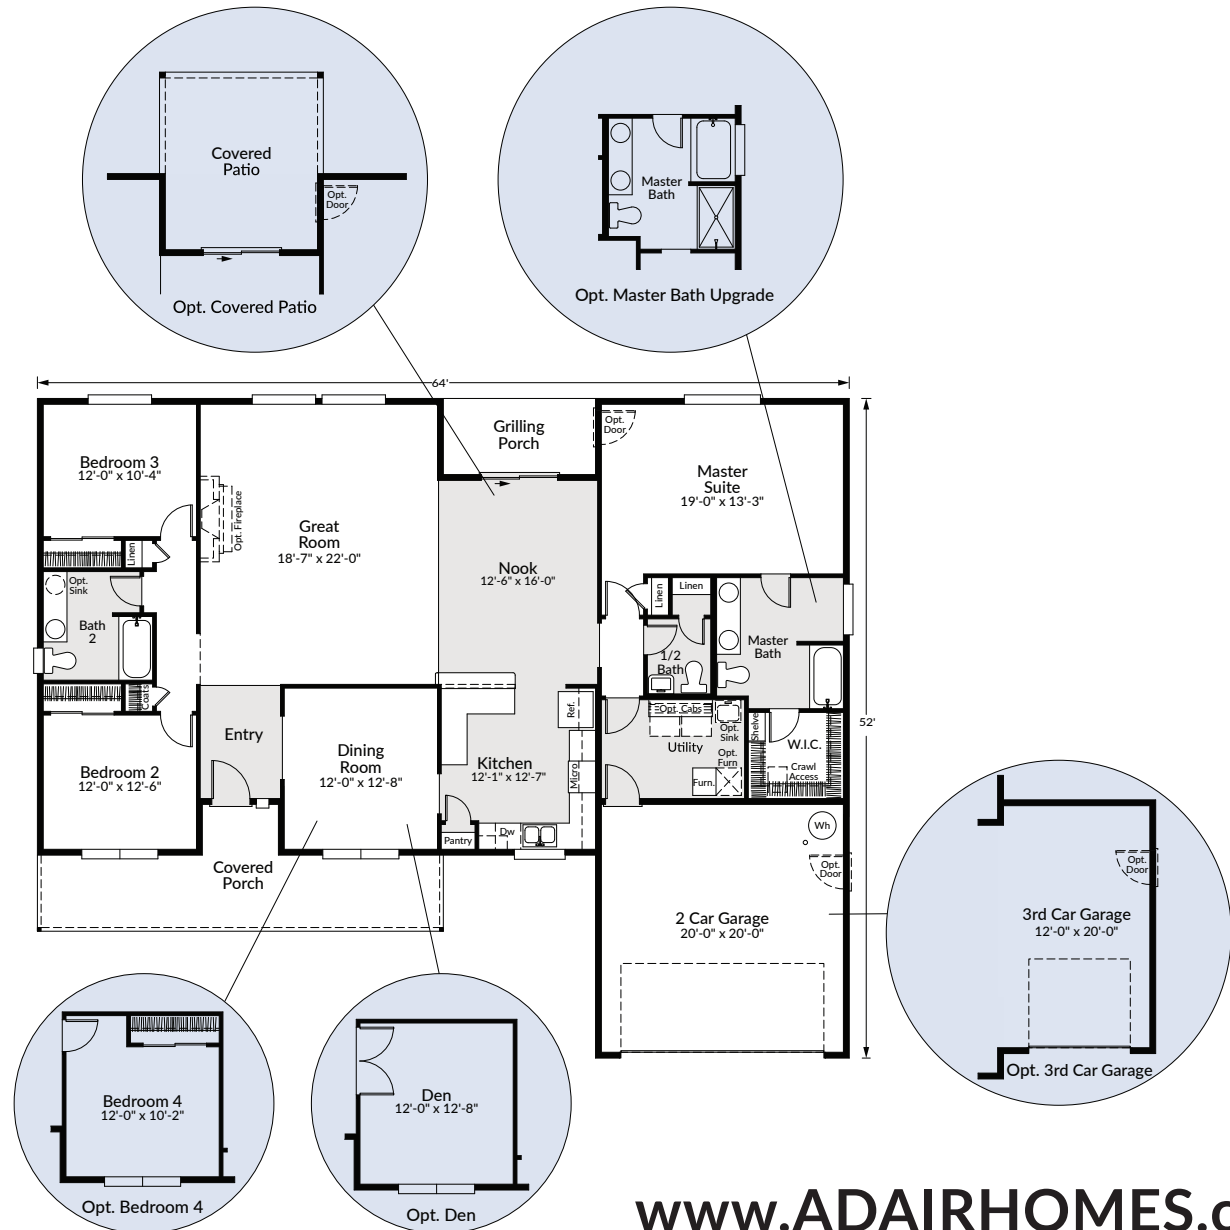

ADAIR HOMES

the **GRANBY**

2,130 SF | 3 Bed | 2.5 Bath

SPANISH

the GRANBY

2,130 SF | 3 BED | 2.5 BATH

Split Bedroom Design
 Large Walk-In Pantry
 Mudroom off of the Garage
 Formal Dining or Den
 Open Great Room

EXTERIOR ELEVATION OPTIONS

CRAFTSMAN

View all elevation options at www.AdairHomes.com

Elevations are artistic renderings and may include items not standard to the plan. Ask your Home Ownership Counselor for more details.