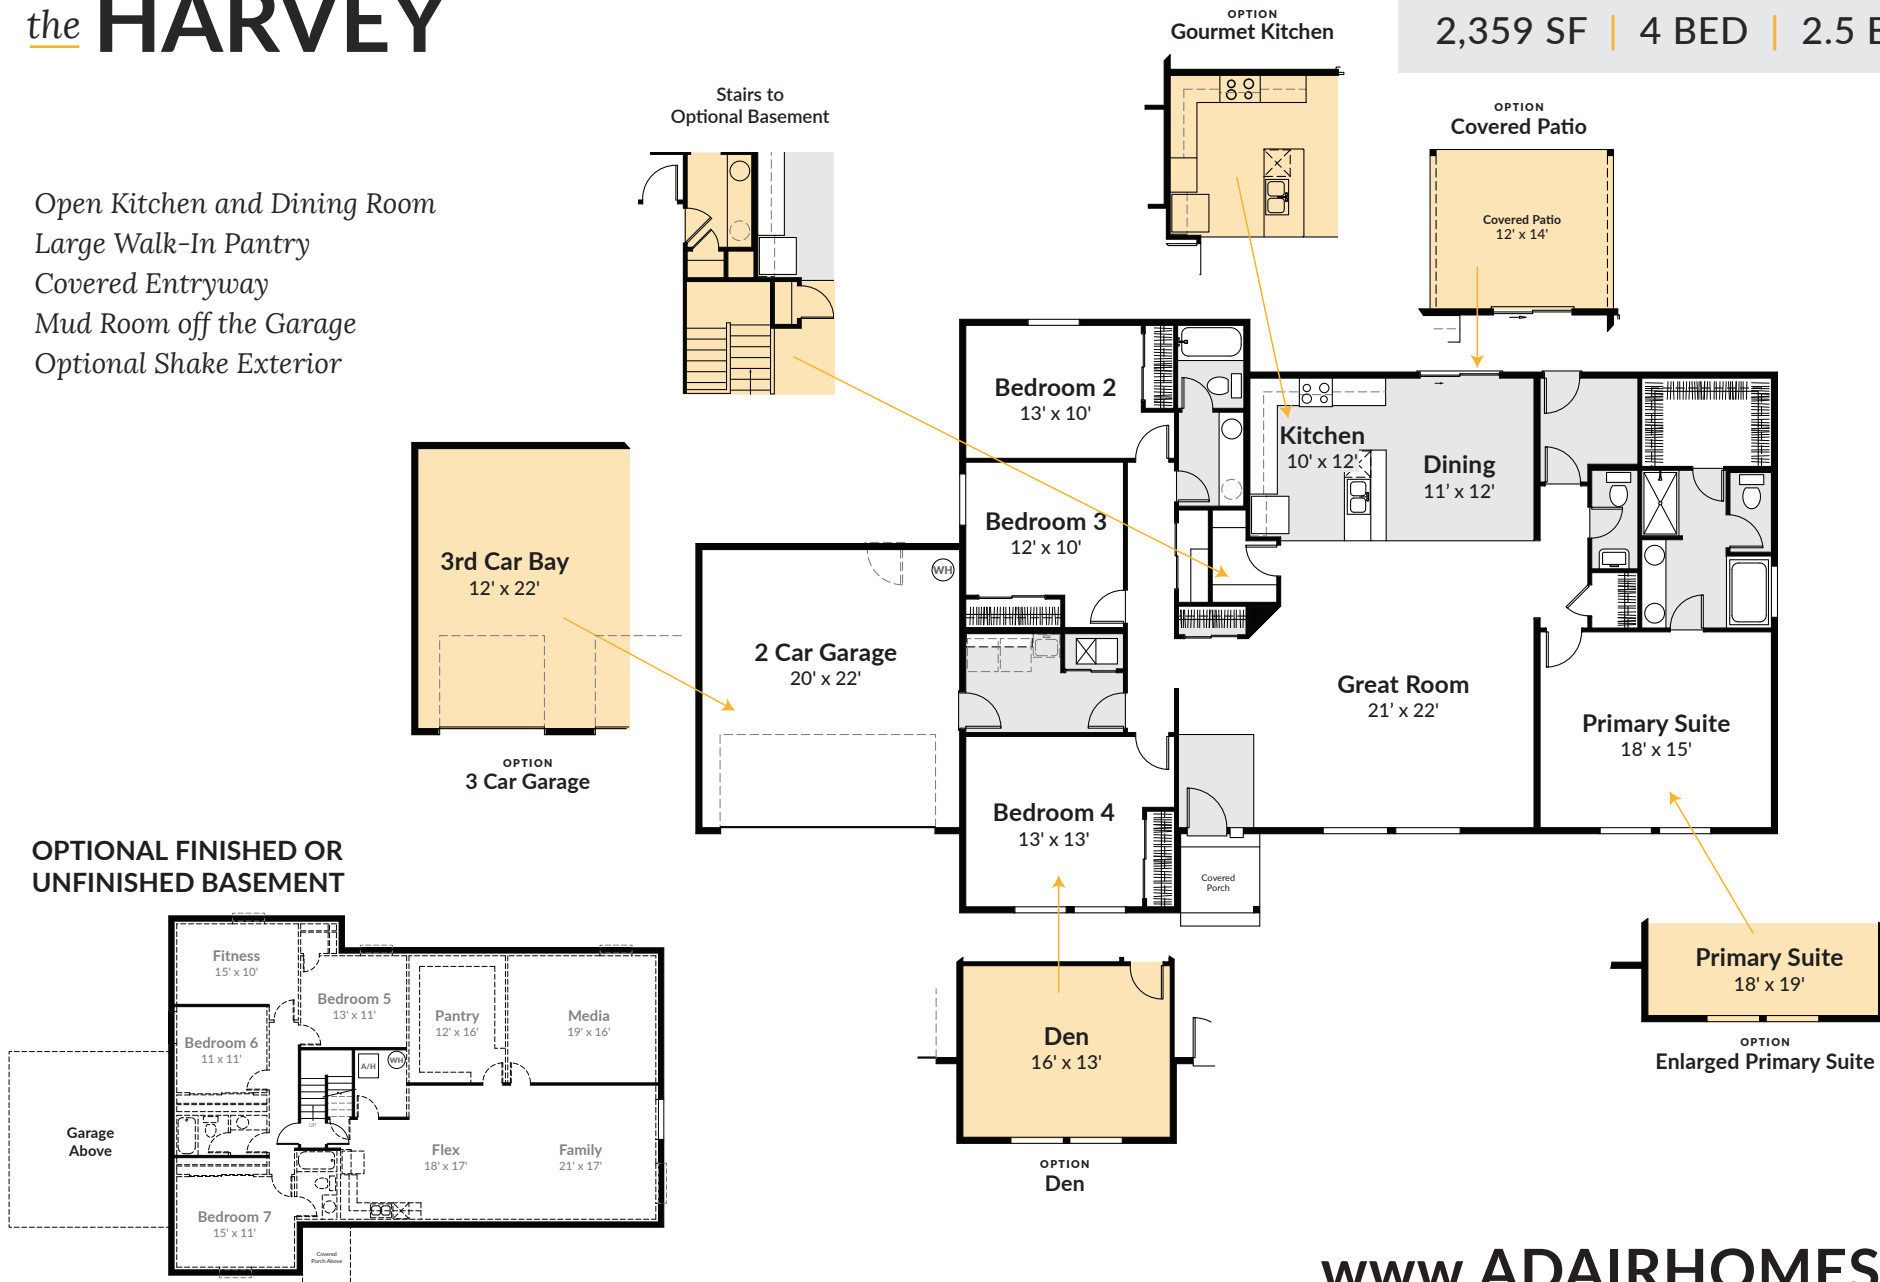

**ADAIR HOMES**

*the* **HARVEY**

2,359 SF | 4 Bed | 2.5 Bath

**FARMHOUSE**

**MOUNTAIN WEST STUCCO**

**TRADITIONS**

**RIADA**

View all elevation options at [www.AdairHomes.com](http://www.AdairHomes.com)

## the HARVEY

2,359 SF | 4 BED | 2.5 BATH

Open Kitchen and Dining Room  
 Large Walk-In Pantry  
 Covered Entryway  
 Mud Room off the Garage  
 Optional Shake Exterior

[www.ADAIRHOMES.com](http://www.ADAIRHOMES.com)

Elevations are artistic renderings and may include items not standard to the plan. Square footage may be subject to alterations. Ask your Homeownership Counselor for more details.