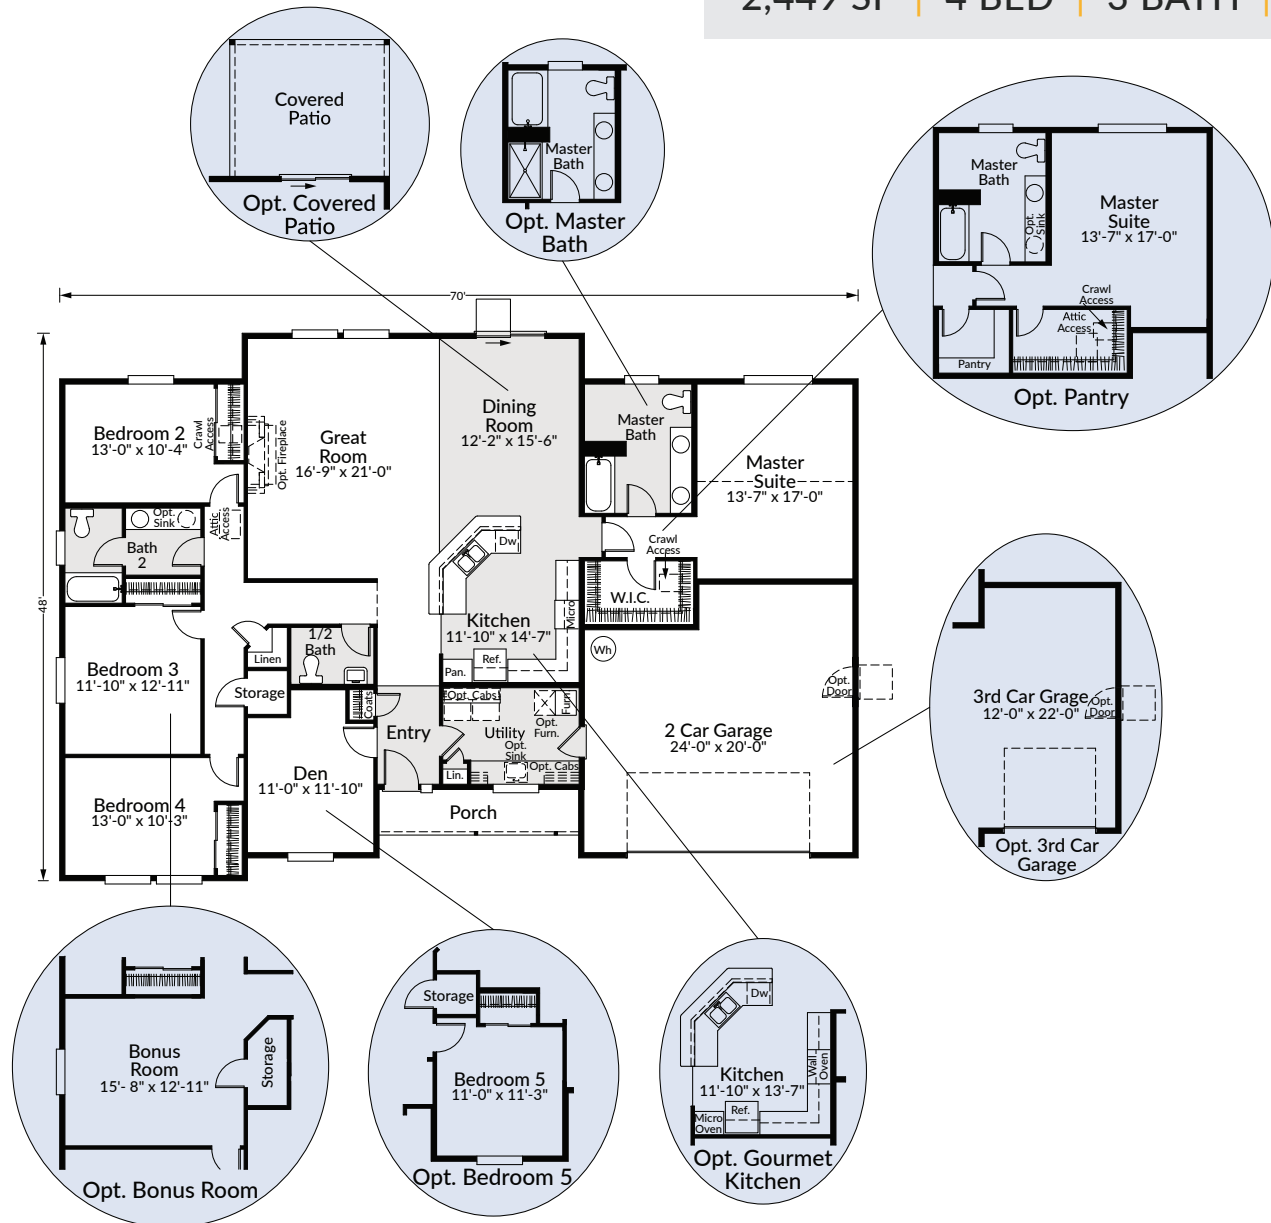

ADAIR HOMES

the **HAYDEN**

2,449 SF | 4 Bed | 3 Bath | Den

SPANISH

the HAYDEN

2,449 SF | 4 BED | 3 BATH | DEN

- Covered Front Porch
- Open Concept Kitchen
- Island with Sink
- Optional Bonus Room
- Optional Shake Exterior
- Optional Rock Exterior

EXTERIOR ELEVATION OPTIONS

View all elevation options at www.AdairHomes.com

Elevations are artistic renderings and may include items not standard to the plan. Ask your Home Ownership Counselor for more details.