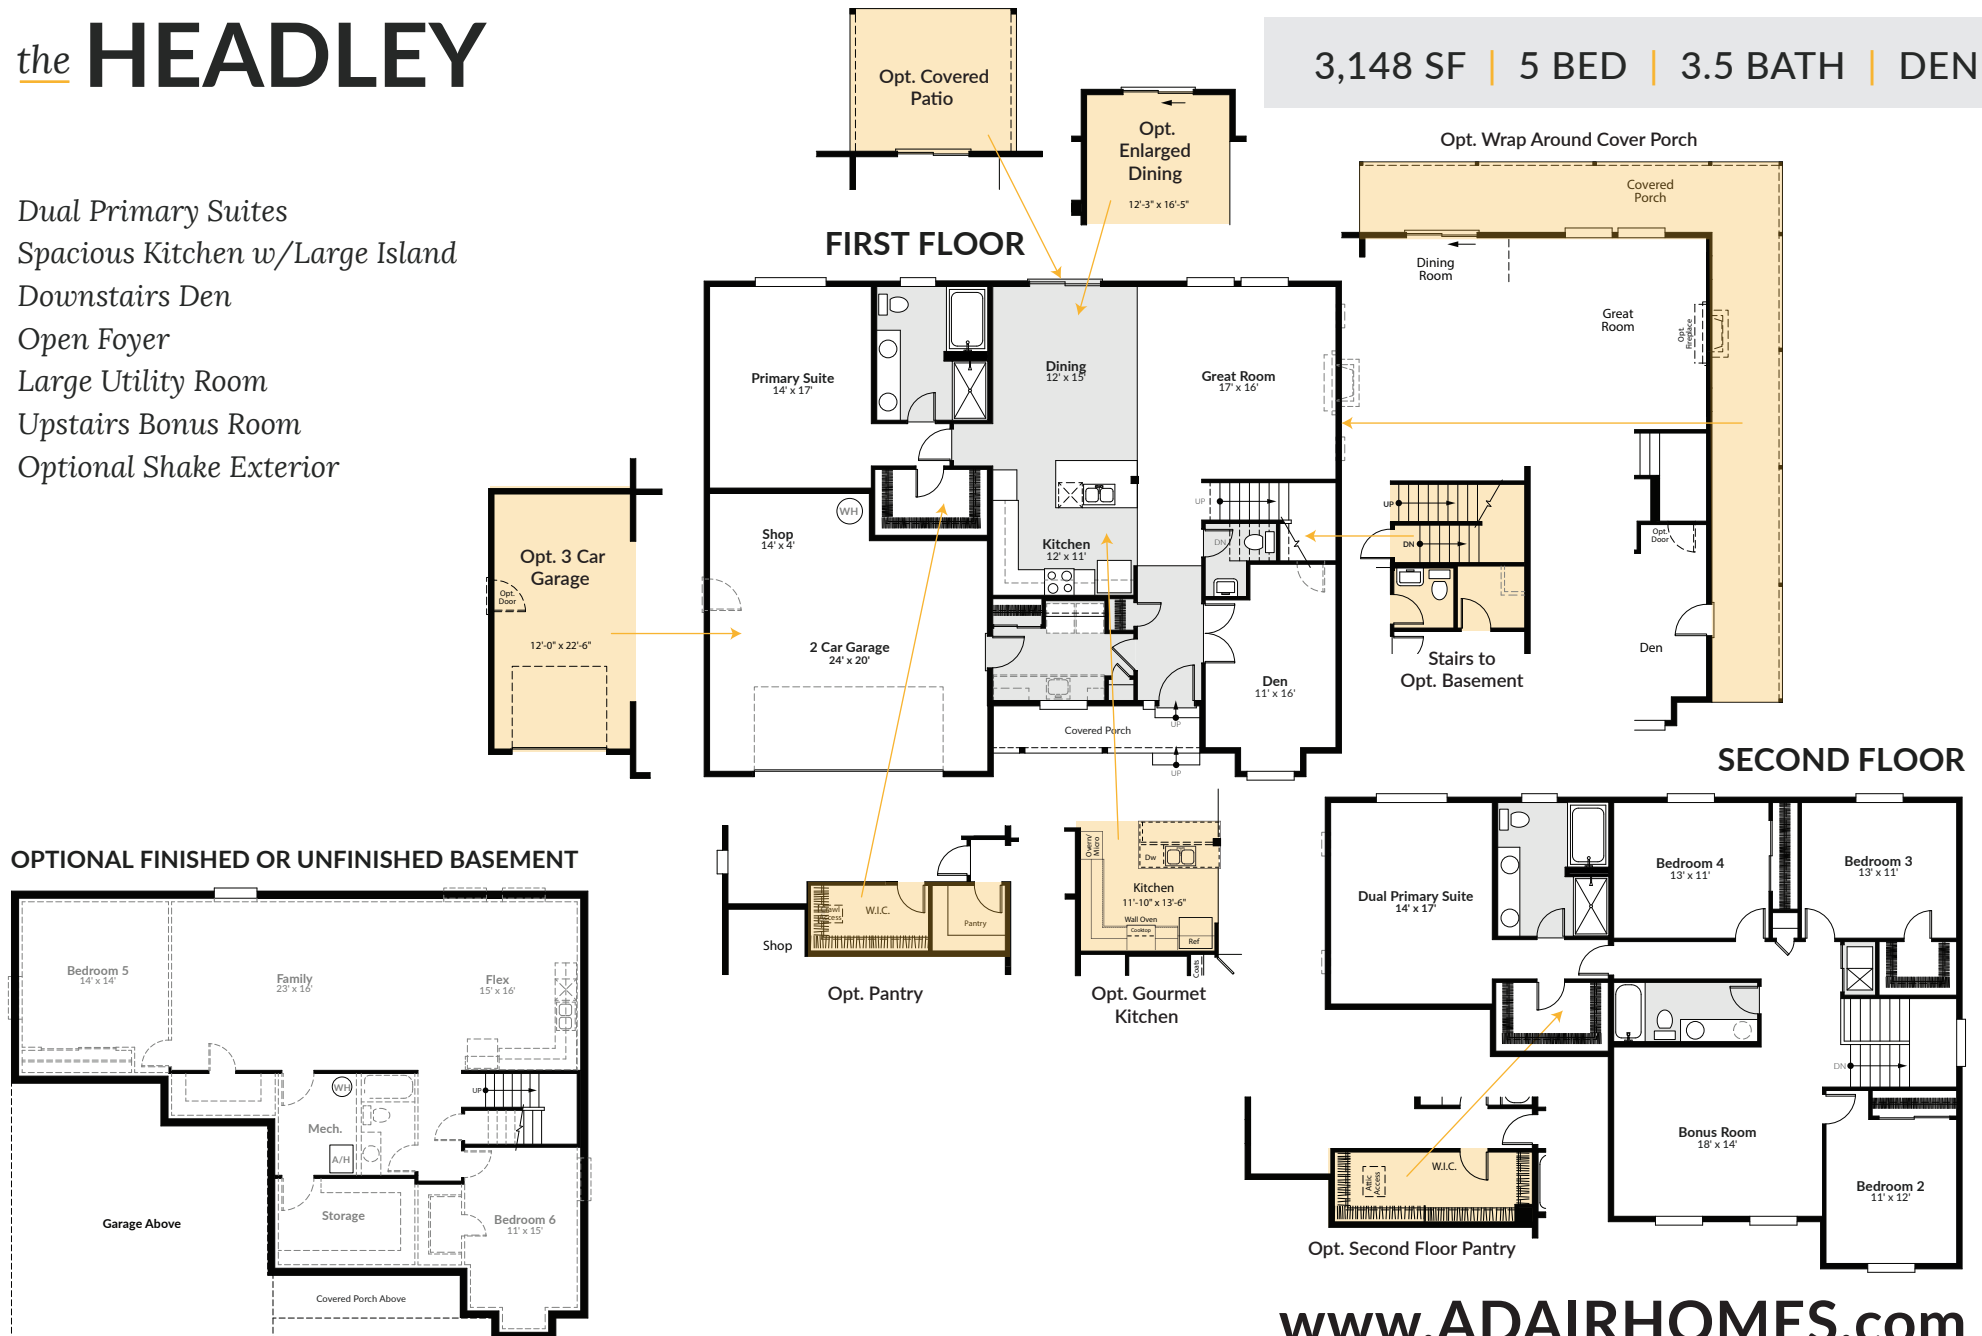

ADAIR HOMES

the **HEADLEY**

3,148 SF | 5 Bed | 3.5 Bath | Den

TRADITIONS

RIADA

FARMHOUSE

MOUNTAIN WEST
STUCCO

View all elevation options at www.AdairHomes.com

the HEADLEY

- Dual Primary Suites
- Spacious Kitchen w/Large Island
- Downstairs Den
- Open Foyer
- Large Utility Room
- Upstairs Bonus Room
- Optional Shake Exterior

3,148 SF | 5 BED | 3.5 BATH | DEN

Elevations are artistic renderings and may include items not standard to the plan. Square footage may be subject to alterations. Ask your Homeownership Counselor for more details.