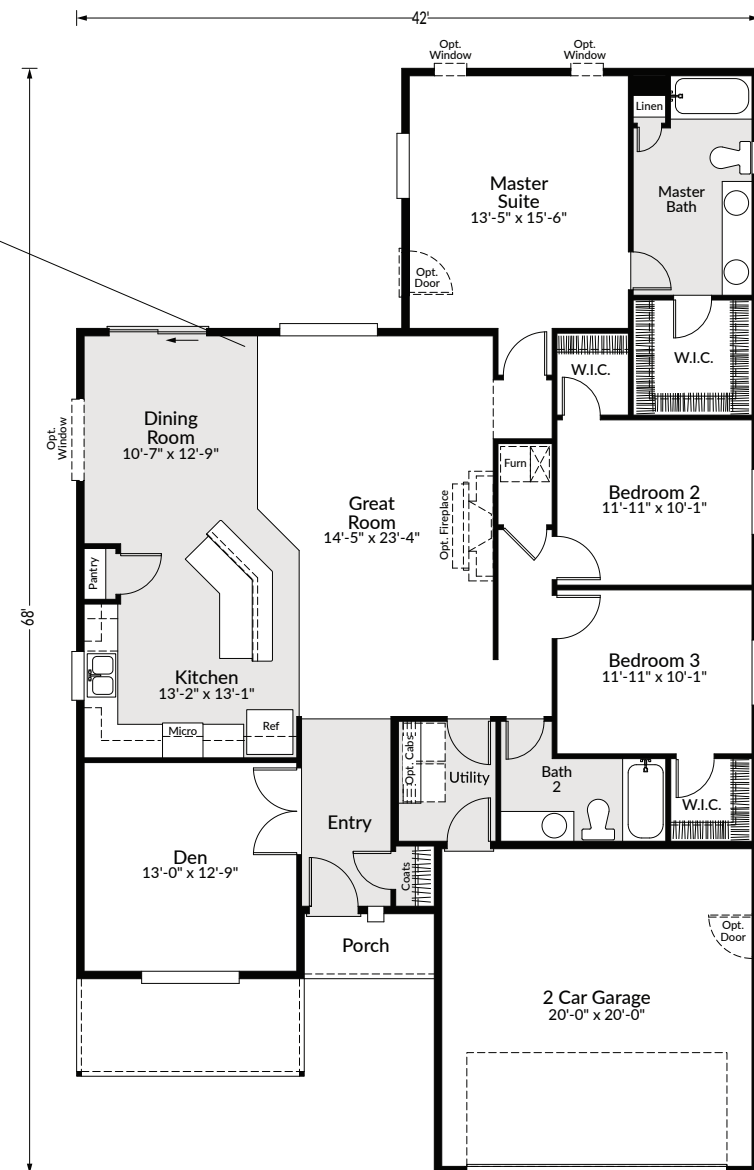

www.ADAIRHOMES.com