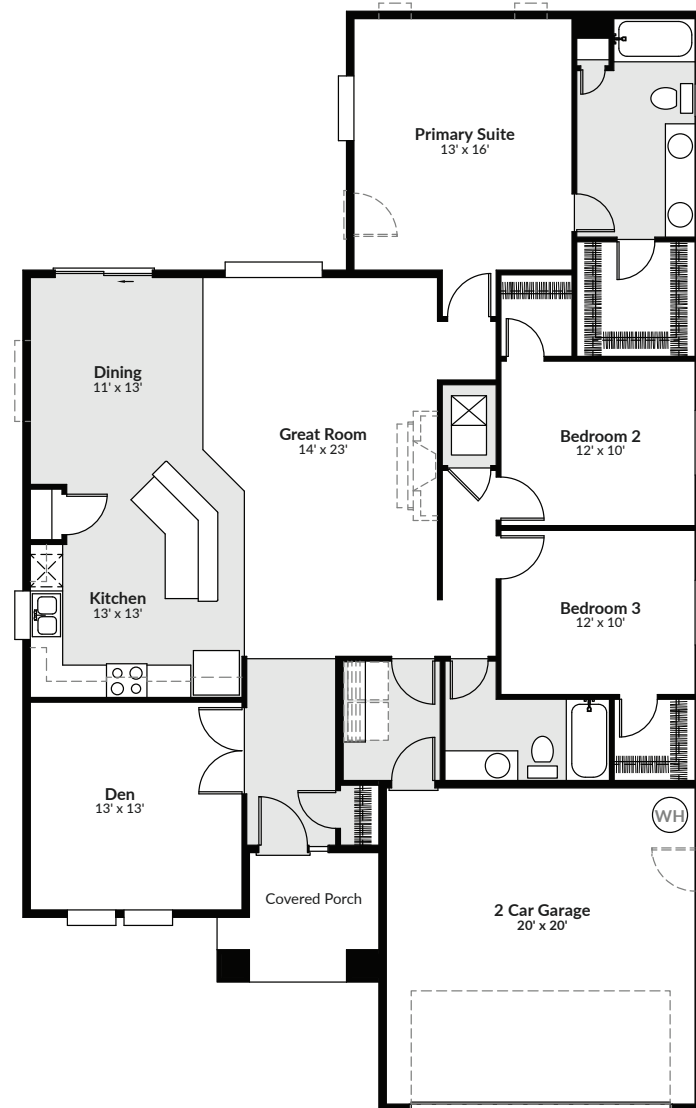

www.ADAIRHOMES.com

Elevations are artistic renderings and may include items not standard to the plan. Square footage may be subject to alterations. Ask your Homeownership Counselor for more details.