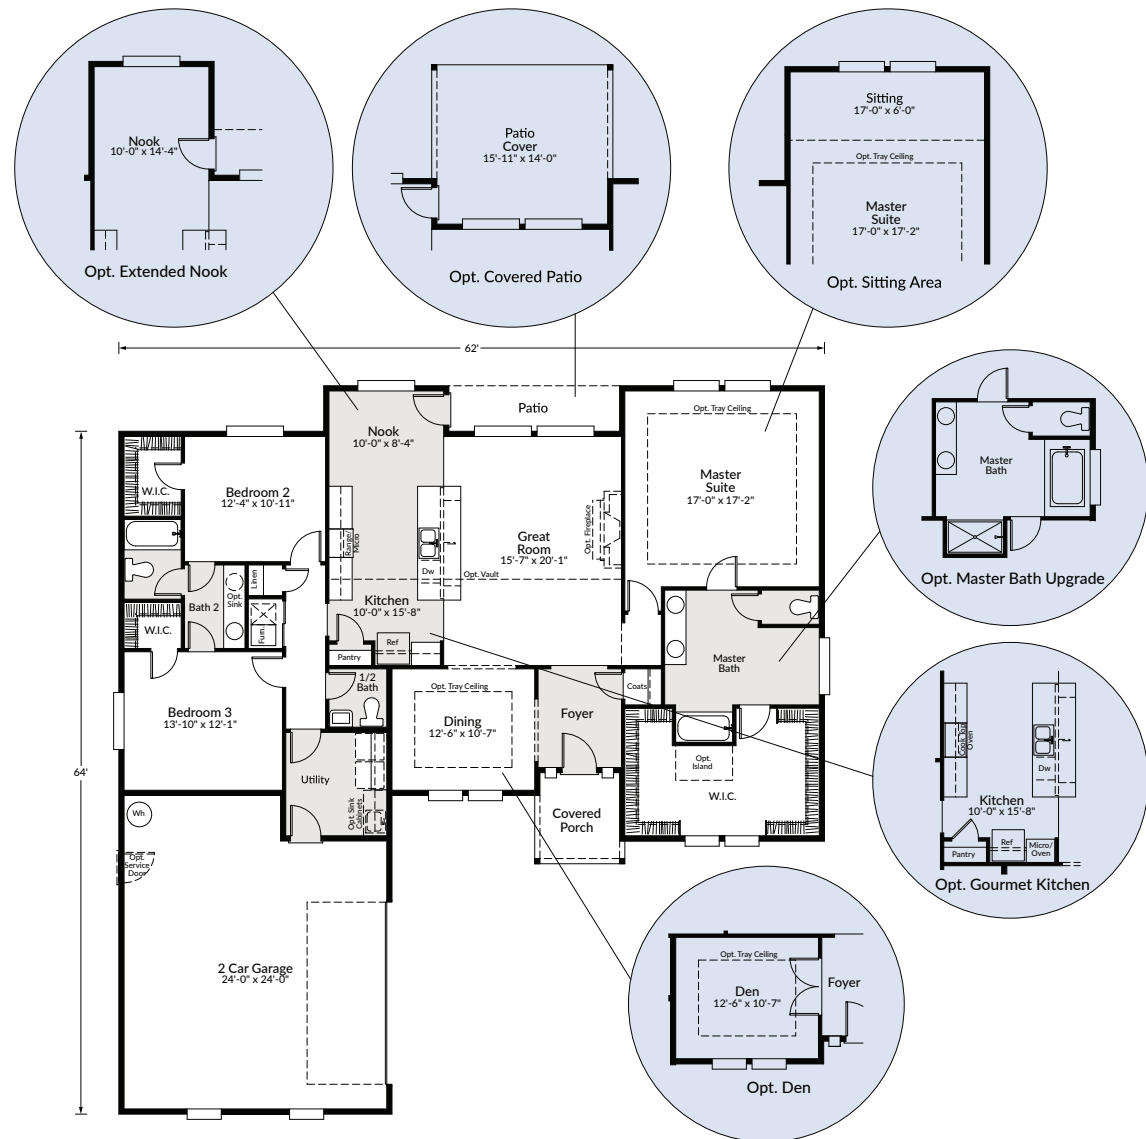

View all elevation options at
www.AdairHomes.com

Elevations are artistic renderings and may include items not standard to the plan.
Ask your Home Ownership Counselor for more details.