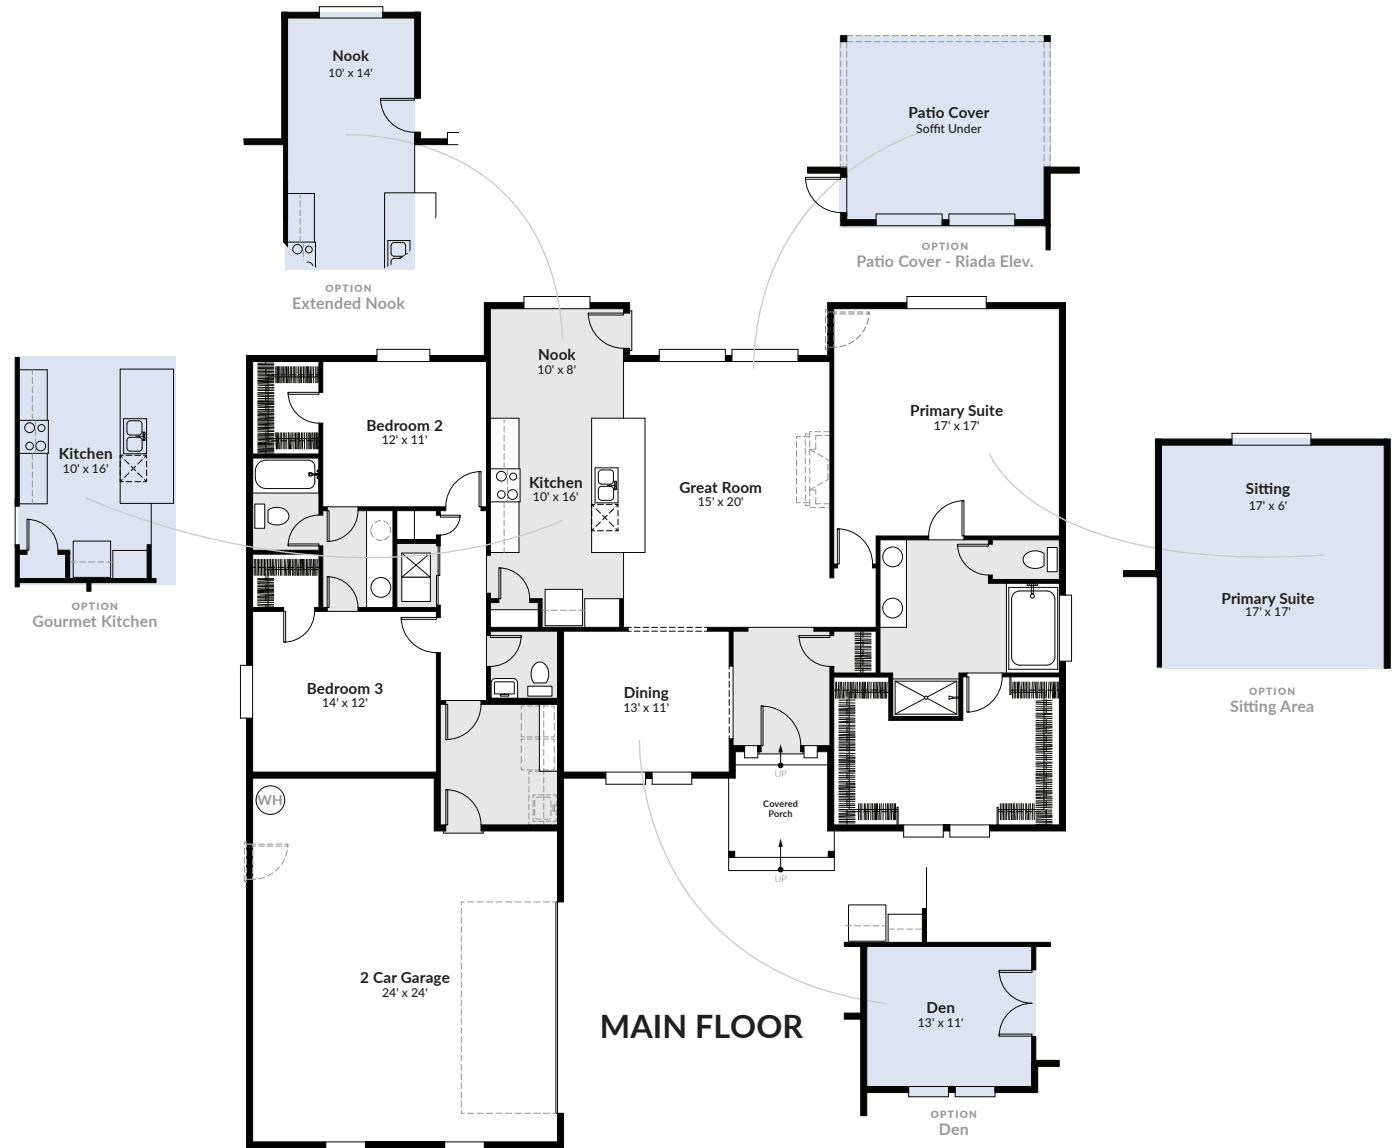

ADAIR HOMES

the **KLICKITAT**

2,198 SF | 3 Bed | 2.5 Bath

RIADA

the **KLICKITAT**

2,198 SF | 3 BED | 2.5 BATH

- Optional Gourmet Kitchen
- Optional Extended Nook
- Optional Sitting Area in Primary
- Optional Den

EXTERIOR ELEVATION OPTIONS

View all elevation options at www.AdairHomes.com

www.ADAIRHOMES.com

Elevations are artistic renderings and may include items not standard to the plan. Square footage may be subject to alterations. Ask your Homeownership Counselor for more details.