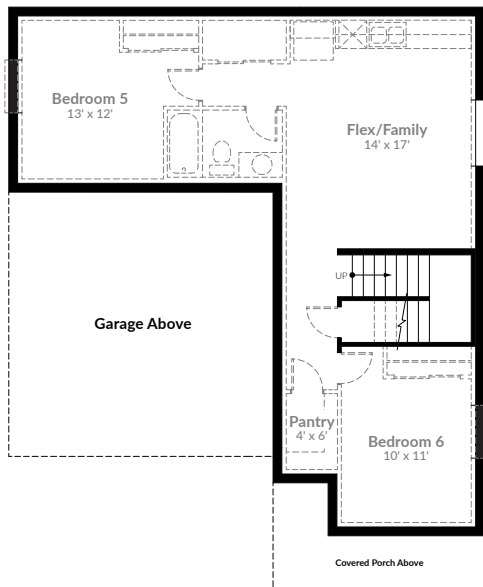

ADAIR HOMES

the **LOWELL**

2,086 SF | 4 Bed | 2.5 Bath | Den

FARMHOUSE

View all elevation options at www.AdairHomes.com

the **LOWELL**

2,086 SF | 4 BED | 2.5 BATH | DEN

Open Kitchen & Great Room
 Kitchen Island
 Upstairs Utility Room
 Large Primary Suite
 Covered Front Porch
 Under Stair Storage

OPTIONAL FINISHED OR UNFINISHED BASEMENT

FIRST FLOOR

SECOND FLOOR

www.ADAIRHOMES.com

Elevations are artistic renderings and may include items not standard to the plan. Square footage may be subject to alterations. Ask your Homeownership Counselor for more details.