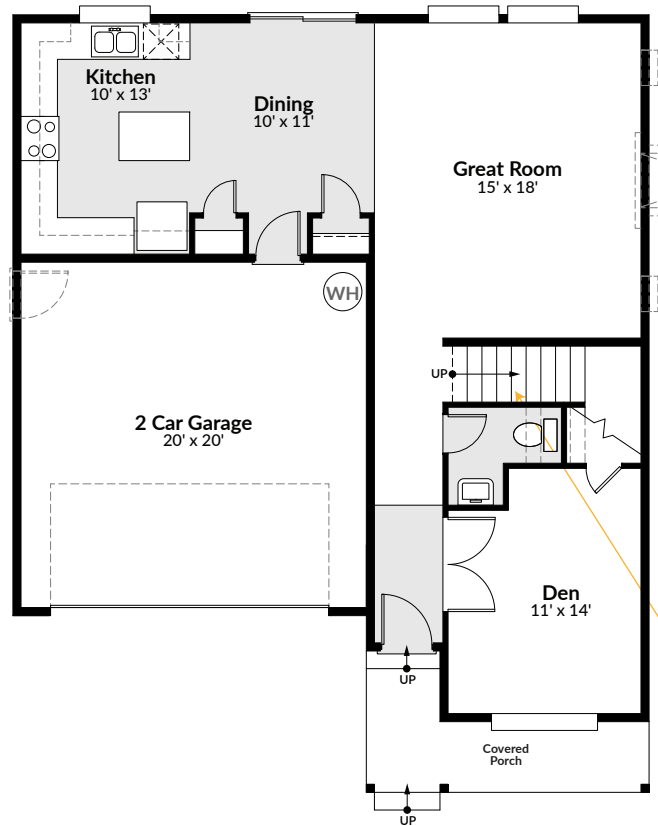

ADAIR HOMES

the **LOWELL**

2,086 SF | 4 Bed | 2.5 Bath | Den

FARMHOUSE

View all elevation options at www.AdairHomes.com

the **LOWELL**

2,086 SF | 4 BED | 2.5 BATH | DEN

Open Kitchen & Great Room
 Kitchen Island
 Upstairs Utility Room
 Large Primary Suite
 Covered Front Porch
 Under Stair Storage

OPTIONAL FINISHED OR UNFINISHED BASEMENT

FIRST FLOOR

SECOND FLOOR

www.ADAIRHOMES.com

Elevations are artistic renderings and may include items not standard to the plan. Square footage may be subject to alterations. Ask your Homeownership Counselor for more details.