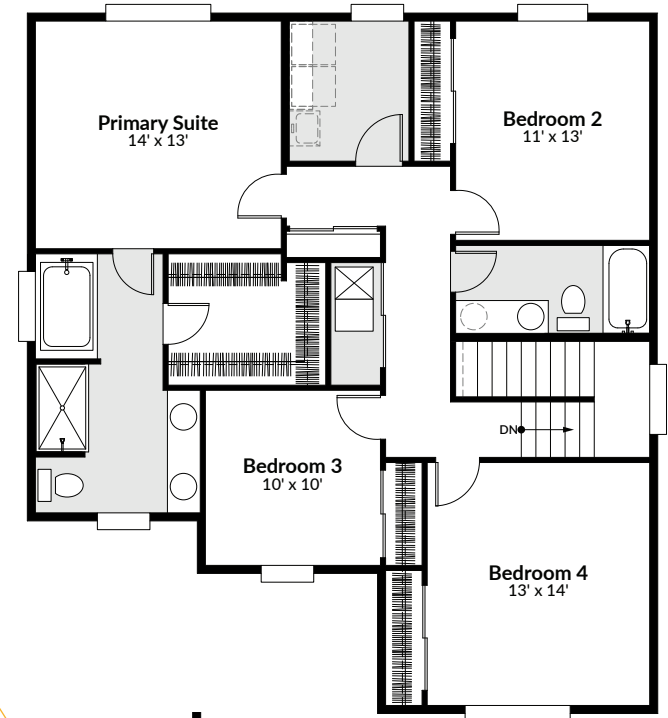

ADAIR HOMES

the **LOWELL**

2,086 SF | 4 Bed | 2.5 Bath | Den

FARMHOUSE

View all elevation options at www.AdairHomes.com

the **LOWELL**

2,086 SF | 4 BED | 2.5 BATH | DEN

Open Kitchen & Great Room
 Kitchen Island
 Upstairs Utility Room
 Large Primary Suite
 Covered Front Porch
 Under Stair Storage

OPTIONAL FINISHED OR UNFINISHED BASEMENT

FIRST FLOOR

SECOND FLOOR

www.ADAIRHOMES.com

Elevations are artistic renderings and may include items not standard to the plan. Square footage may be subject to alterations. Ask your Homeownership Counselor for more details.