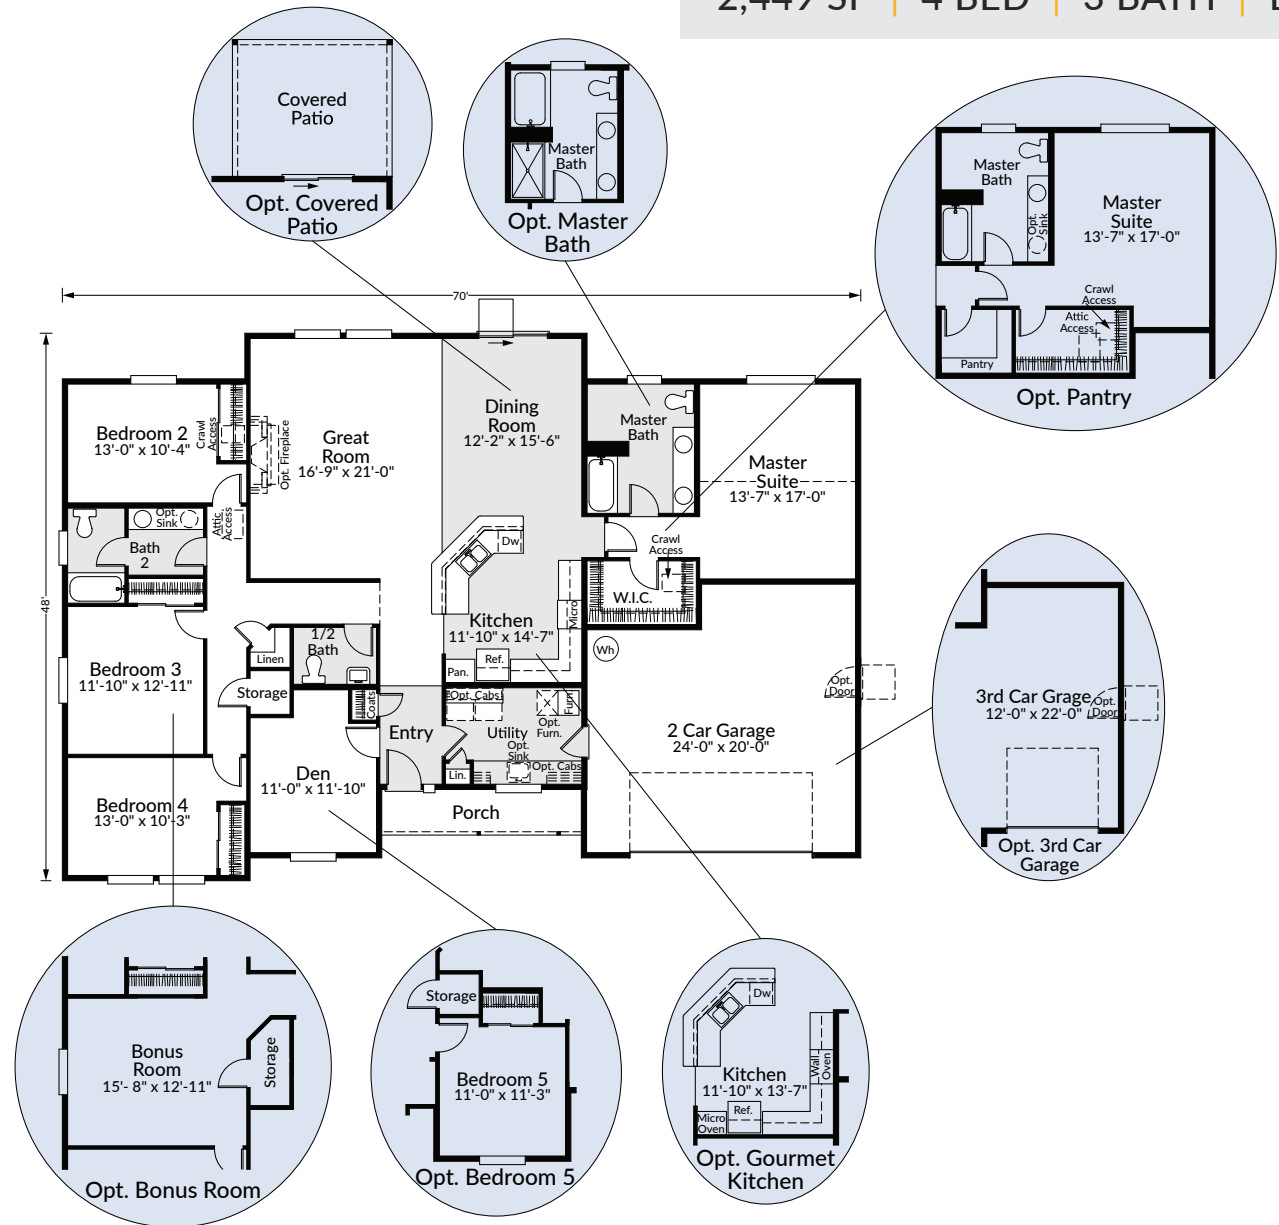

ADAIR HOMES

the **MADISON**

2,449 SF | 4 Bed | 3 Bath | Den

CRAFTSMAN

the MADISON

2,449 SF | 4 BED | 3 BATH | DEN

- Covered Front Porch
- Open Concept Kitchen
- Island with Sink
- Optional Bonus Room
- Optional Shake Exterior
- Optional Rock Exterior

EXTERIOR ELEVATION OPTIONS

View all elevation options at www.ADAIRHOMES.com

Elevations are artistic renderings and may include items not standard to the plan. Ask your Home Ownership Counselor for more details.