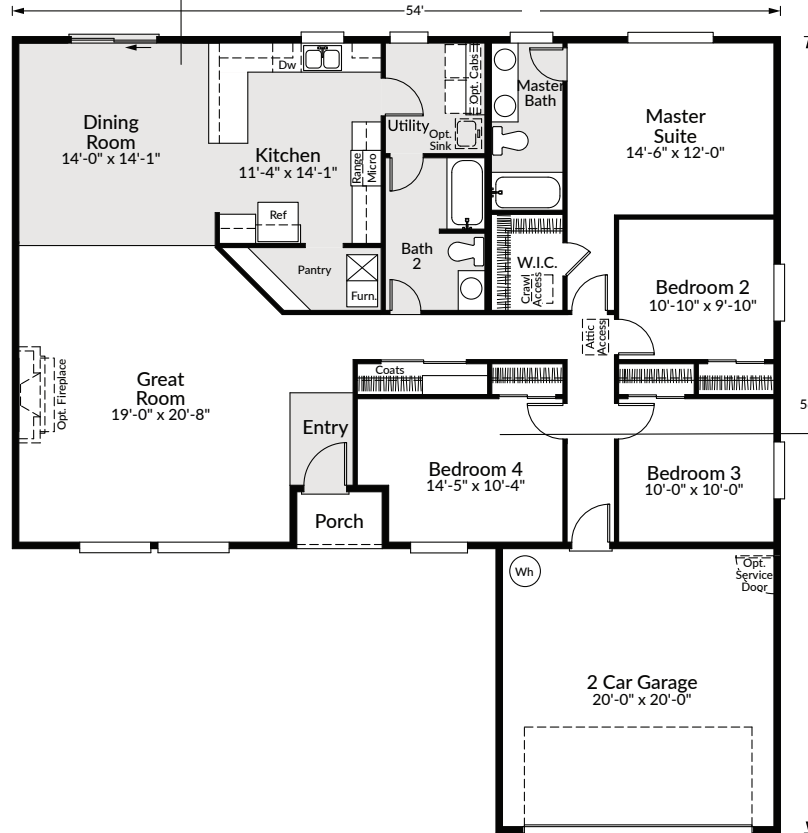

ADAIR HOMES

*the* **McKENZIE**

1,920 SF | 4 Bed | 2 Bath

TRADITIONS

## the MCKENZIE

1,920 SF | 4 BED | 2 BATH

Large Great Room  
 Covered Front Porch  
 3 Bedroom with Den Option  
 Optional Shutters