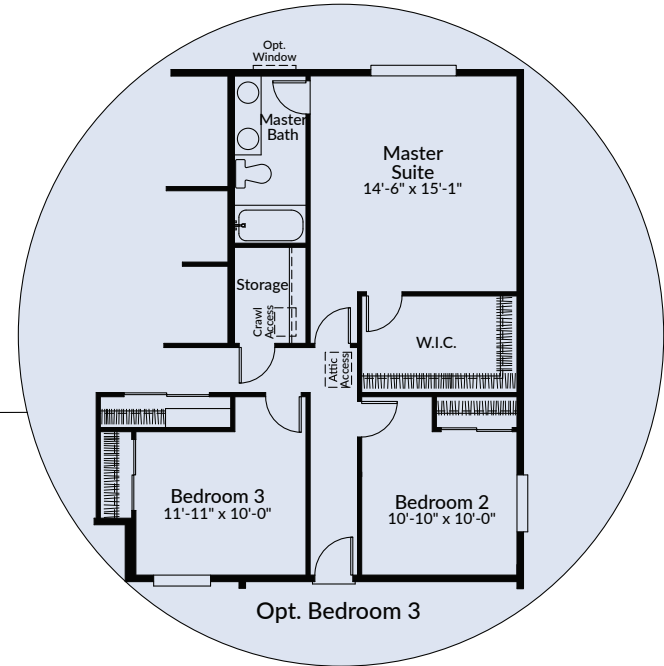

ADAIR HOMES

*the* **McKENZIE**

1,920 SF | 4 Bed | 2 Bath

TRADITIONS

## the MCKENZIE

1,920 SF | 4 BED | 2 BATH

Large Great Room  
 Covered Front Porch  
 3 Bedroom with Den Option  
 Optional Shutters