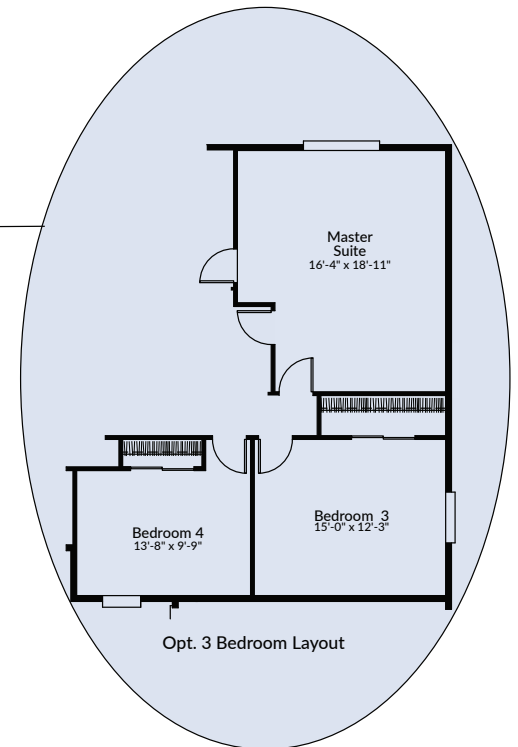

EXTERIOR ELEVATION OPTIONS

View all elevation options at www.AdairHomes.com

Elevations are artistic renderings and may include items not standard to the plan. Ask your Home Ownership Counselor for more details.

www.ADAIRHOMES.com