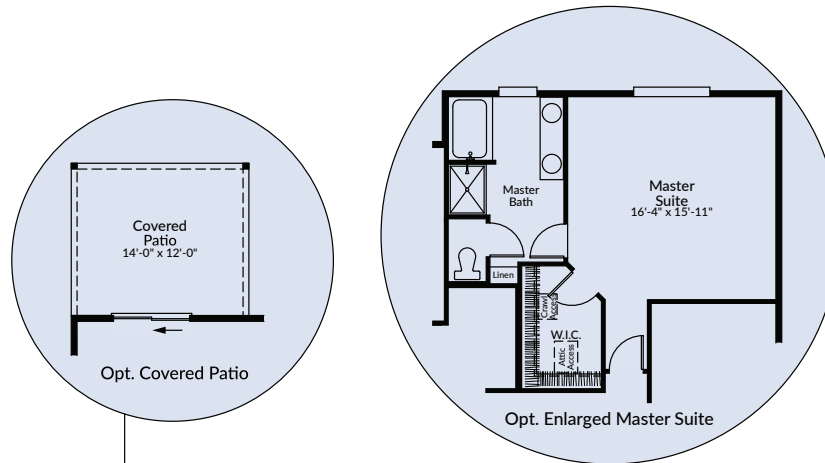

ADAIR HOMES

the **MERIDIAN**

1,950 SF | 4 Bed | 2 Bath

SPANISH

the MERIDIAN

- Open Great Room
- Large Kitchen with Pantry
- Optional 3 Car Garage
- Mud Room
- Optional 3 or 4 Bedroom Design

1,950 SF | 4 BED | 2 BATH