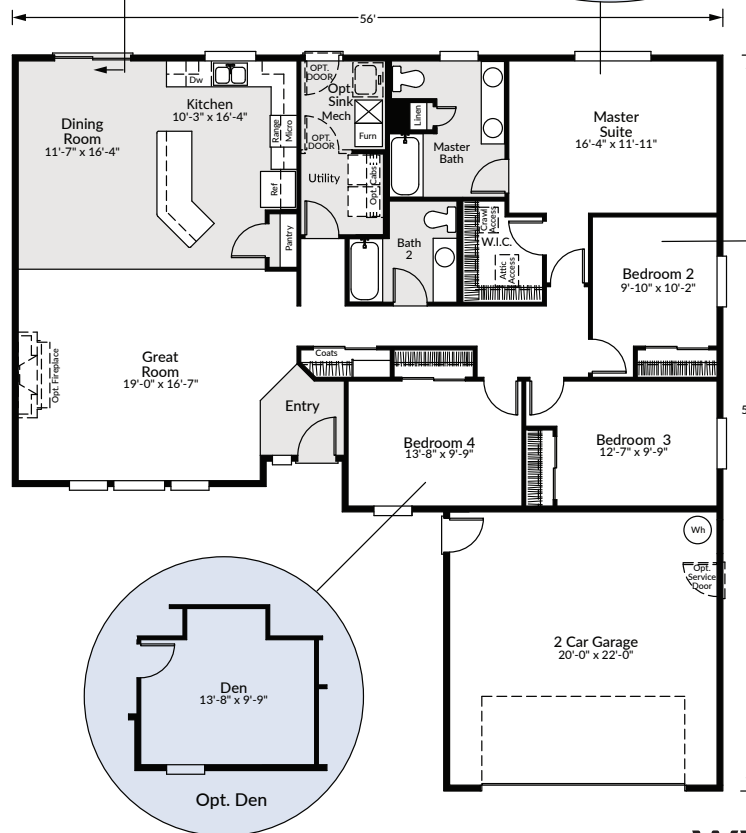

EXTERIOR ELEVATION OPTIONS

View all elevation options at www.AdairHomes.com

Elevations are artistic renderings and may include items not standard to the plan. Ask your Home Ownership Counselor for more details.

www.ADAIRHOMES.com