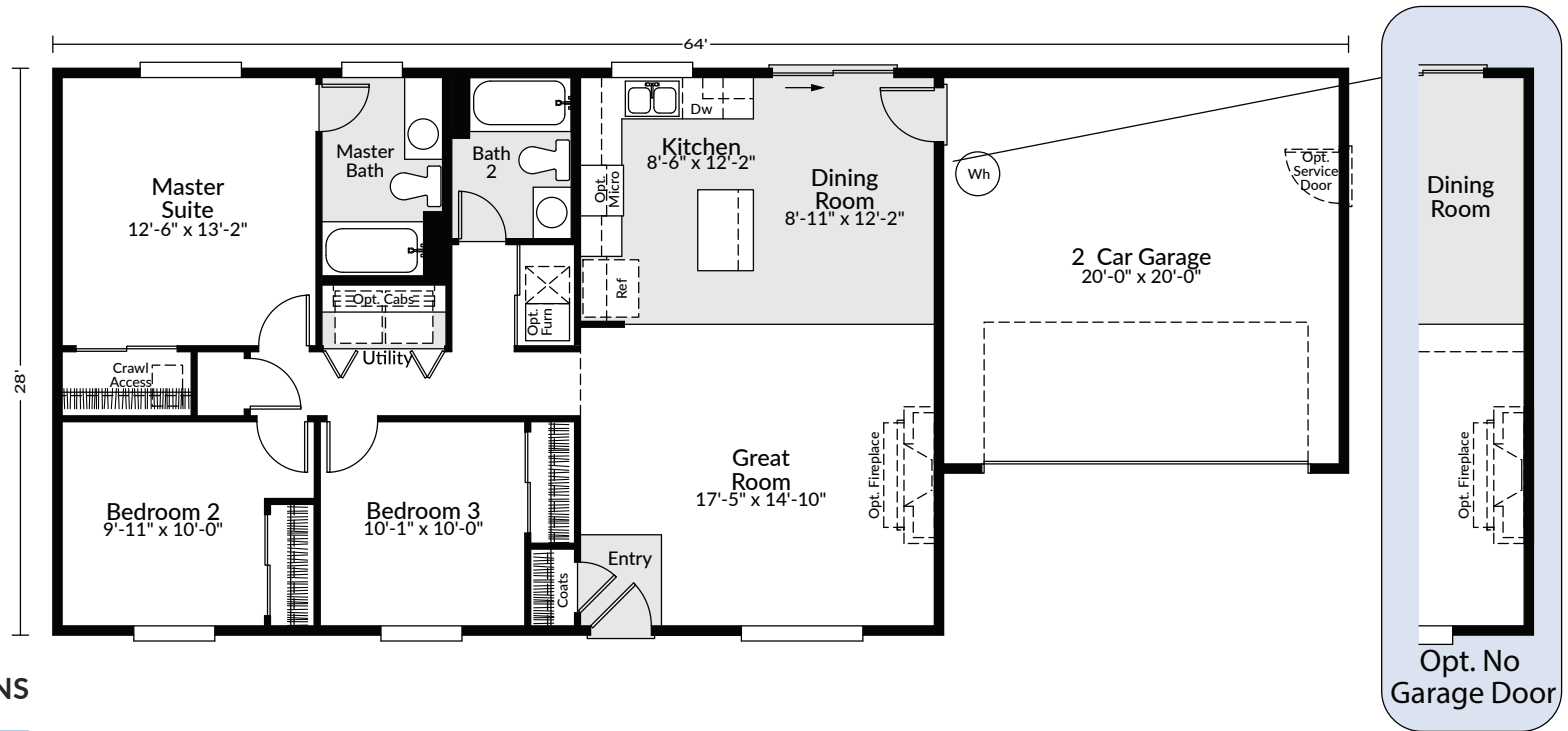

**ADAIR HOMES**

*the* **MESA**

1,232 SF | 3 Bed | 2 Bath

**CRAFTSMAN**

## the MESA

1,232 SF | 3 BED | 2 BATH

Open Kitchen  
 Fits on Narrow Lots  
 Front or Side Entry Design  
 Large Great Room  
 Extra Storage Throughout