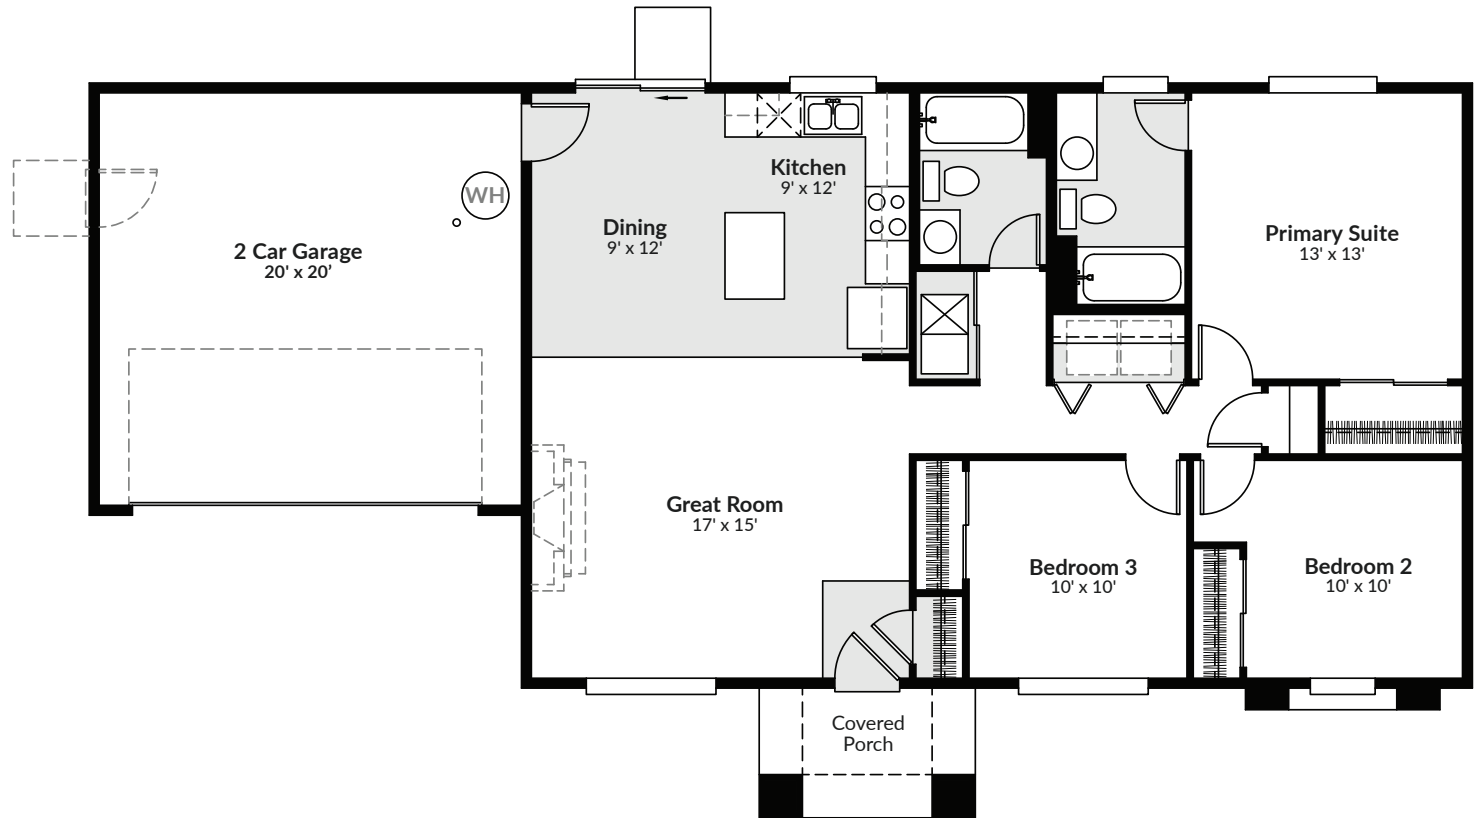

the MESA

1,232 SF | 3 BED | 2 BATH

- Open Kitchen
- Fits on Narrow Lots
- Front or Side Entry Design
- Large Great Room
- Extra Storage Throughout

EXTERIOR ELEVATION OPTIONS

View all elevation options at www.AdairHomes.com

www.ADAIRHOMES.com

Elevations are artistic renderings and may include items not standard to the plan. Square footage may be subject to alterations. Ask your Homeownership Counselor for more details.