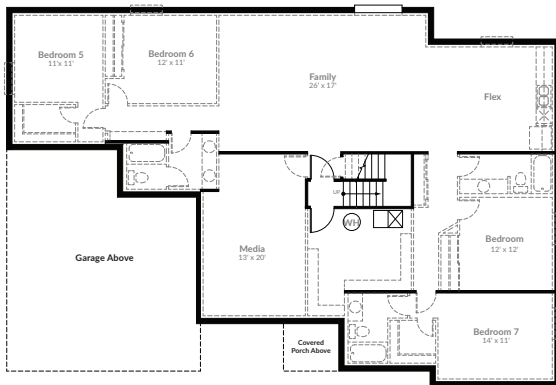

ADAIR HOMES

the MODENA

2,469 SF | 4 Bed | 3 Bath | Den

RIADA

MOUNTAIN WEST STUCCO

TRADITIONS

FARMHOUSE

View all elevation options at www.AdairHomes.com

the MODENA

- Covered Front Porch
- Open Concept Kitchen
- Island with Sink
- Optional Bonus Room
- Optional Shake Exterior

2,469 SF | 4 BED | 2.5 BATH

OPTIONAL FINISHED OR UNFINISHED BASEMENT

Elevations are artistic renderings and may include items not standard to the plan. Square footage may be subject to alterations. Ask your Homeownership Counselor for more details.