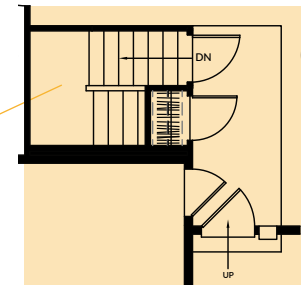

the NOBLE

1,290 SF | 3 BED | 2 BATH

Open Kitchen & Living Room
 Large Kitchen Island
 Covered Front Porch
 Perfect for Narrow Lots

OPTIONAL FINISHED OR UNFINISHED BASEMENT

Stairs to Optional Basement

www.ADAIRHOMES.com