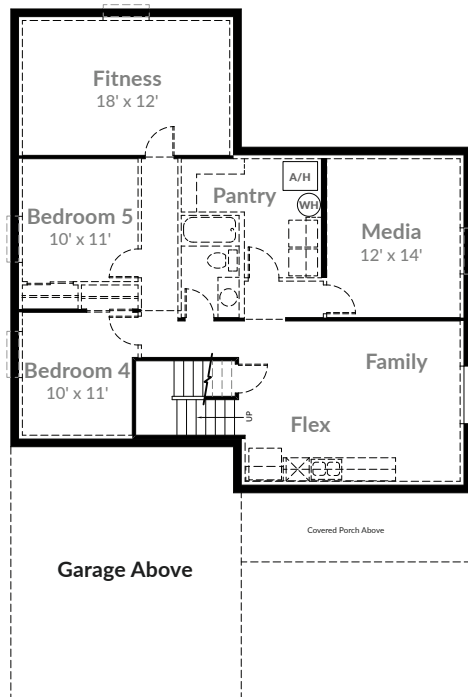

ADAIR HOMES

the **NOBLE**

1,290 SF | 3 Bed | 2 Bath

MOUNTAIN WEST STUCCO

RIADA

TRADITIONS

FARMHOUSE

View all elevation options at www.AdairHomes.com

the NOBLE

1,290 SF | 3 BED | 2 BATH

Open Kitchen & Living Room
 Large Kitchen Island
 Covered Front Porch
 Perfect for Narrow Lots

OPTIONAL FINISHED OR UNFINISHED BASEMENT

Stairs to Optional Basement

www.ADAIRHOMES.com