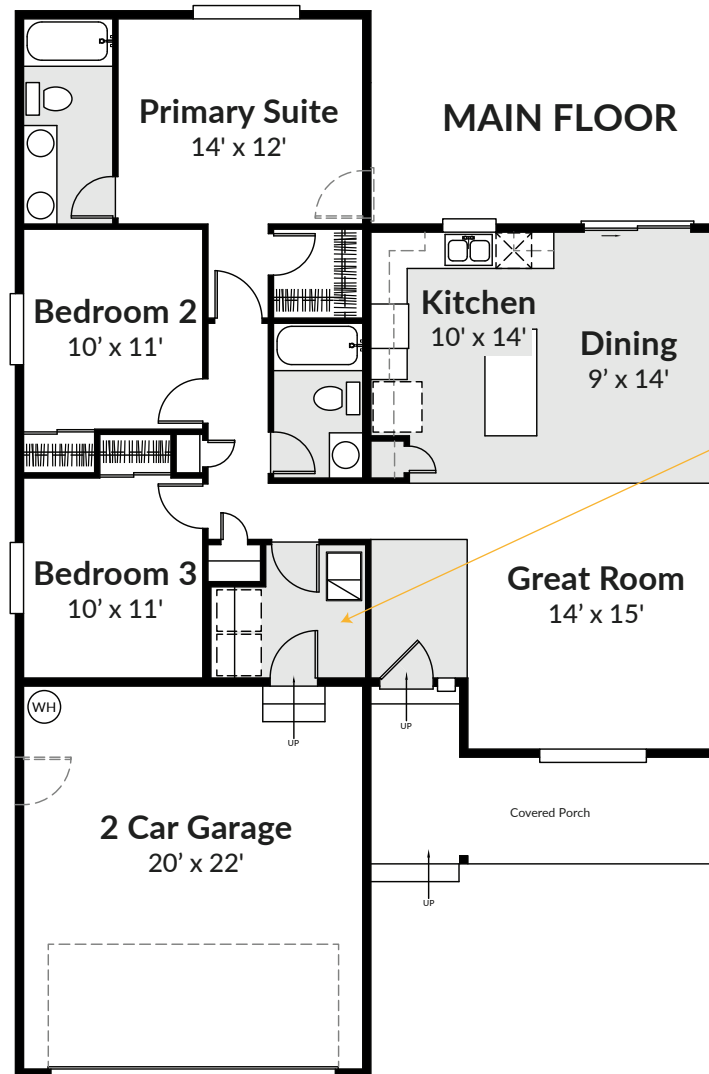

ADAIR HOMES

the **NOBLE**

1,290 SF | 3 Bed | 2 Bath

MOUNTAIN WEST STUCCO

RIADA

TRADITIONS

FARMHOUSE

View all elevation options at www.AdairHomes.com

the NOBLE

1,290 SF | 3 BED | 2 BATH

Open Kitchen & Living Room
 Large Kitchen Island
 Covered Front Porch
 Perfect for Narrow Lots

OPTIONAL FINISHED OR UNFINISHED BASEMENT

Stairs to Optional Basement

www.ADAIRHOMES.com