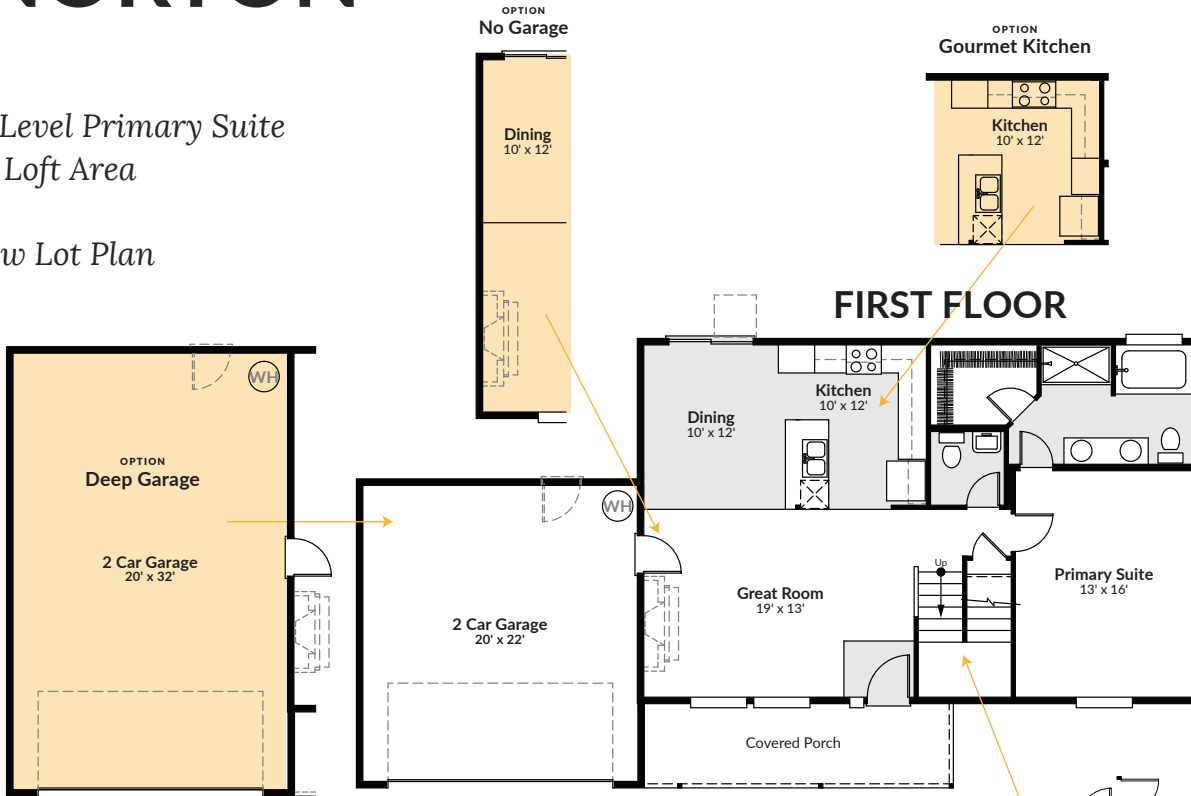

ADAIR HOMES

the **NORTON**

2,012 SF | 5 Bed | 2.5 Bath

FARMHOUSE

MOUNTAIN WEST STUCCO

TRADITIONS

RIADA

View all elevation options at www.AdairHomes.com

the **NORTON**

2,012 SF | 5 BED | 2.5 BATH

Main Level Primary Suite
 Large Loft Area
 Porch
 Narrow Lot Plan

OPTIONAL FINISHED OR UNFINISHED BASEMENT

Elevations are artistic renderings and may include items not standard to the plan. Square footage may be subject to alterations. Ask your Homeownership Counselor for more details.

SECOND FLOOR

www.ADAIRHOMES.com