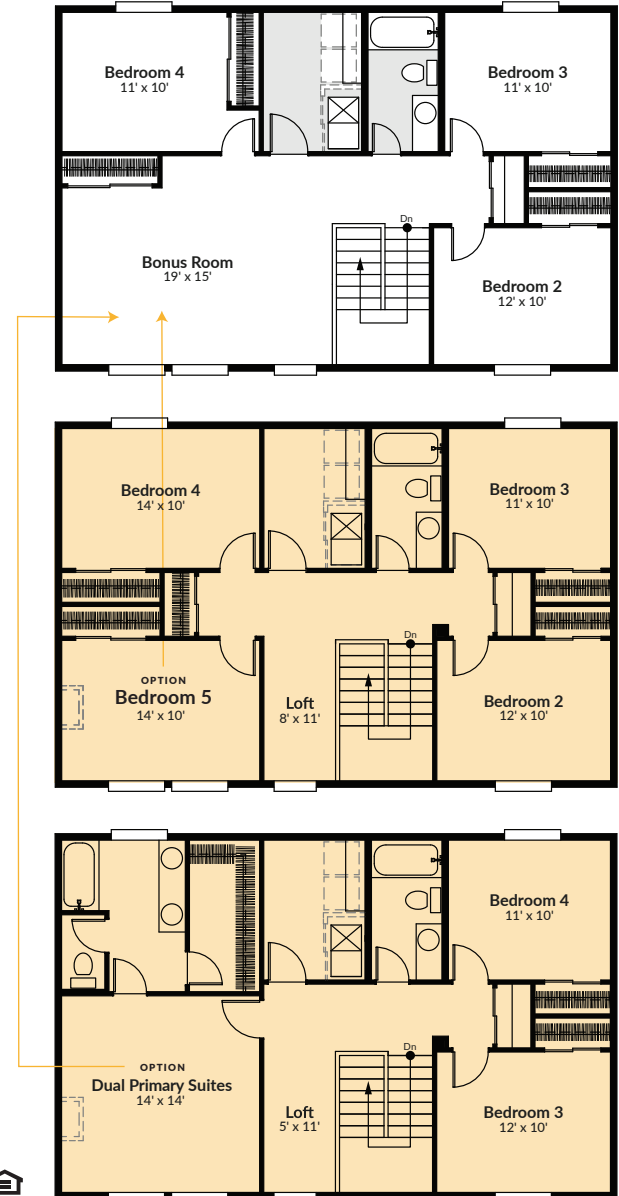

ADAIR HOMES

the **NORTON**

2,012 SF | 5 Bed | 2.5 Bath

FARMHOUSE

MOUNTAIN WEST STUCCO

TRADITIONS

RIADA

View all elevation options at www.AdairHomes.com

the **NORTON**

2,012 SF | 5 BED | 2.5 BATH

Main Level Primary Suite
 Large Loft Area
 Porch
 Narrow Lot Plan

OPTIONAL FINISHED OR UNFINISHED BASEMENT

Elevations are artistic renderings and may include items not standard to the plan. Square footage may be subject to alterations. Ask your Homeownership Counselor for more details.

SECOND FLOOR

www.ADAIRHOMES.com