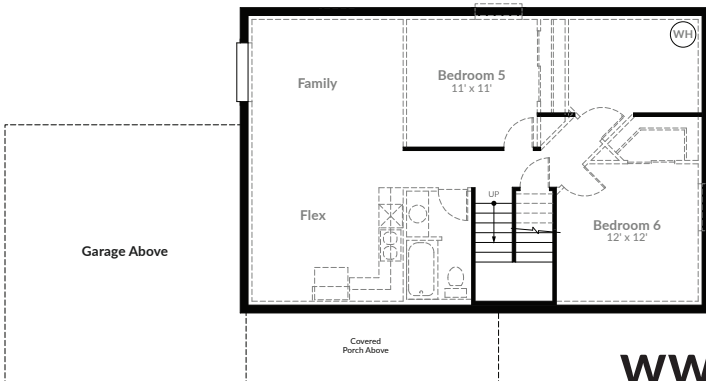

ADAIR HOMES

the **NORTON**

2,012 SF | 5 Bed | 2.5 Bath

FARMHOUSE

MOUNTAIN WEST STUCCO

TRADITIONS

RIADA

View all elevation options at www.AdairHomes.com

the **NORTON**

2,012 SF | 5 BED | 2.5 BATH

Main Level Primary Suite
 Large Loft Area
 Porch
 Narrow Lot Plan

OPTIONAL FINISHED OR UNFINISHED BASEMENT

Elevations are artistic renderings and may include items not standard to the plan. Square footage may be subject to alterations. Ask your Homeownership Counselor for more details.