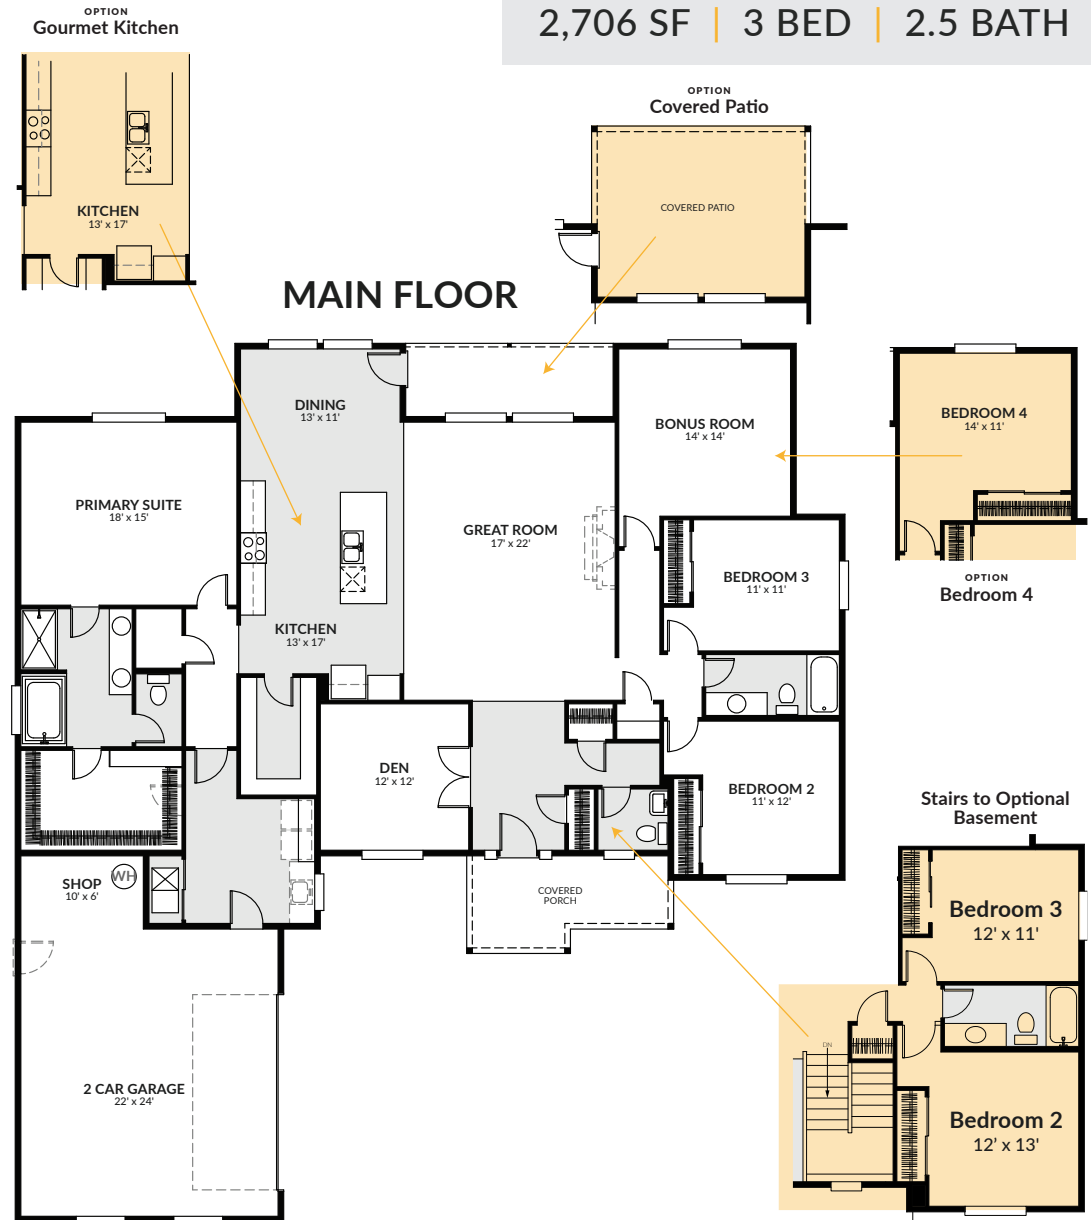

ADAIR HOMES

the **OXFORD**

2,706 SF | 3 Bed | 2.5 Bath

RIADA

MOUNTAIN WEST STUCCO

TRADITIONS

FARMHOUSE

View all elevation options at www.AdairHomes.com

the OXFORD

- Open Kitchen and Dining Room
- Spacious Great Room
- Large Walk-In Pantry
- Covered Entryway
- Optional 4th Bedroom
- Mud Room Off the Garage

2,706 SF | 3 BED | 2.5 BATH

OPTIONAL FINISHED OR UNFINISHED BASEMENT

www.ADAIRHOMES.com

Elevations are artistic renderings and may include items not standard to the plan. Square footage may be subject to alterations. Ask your Homeownership Counselor for more details.