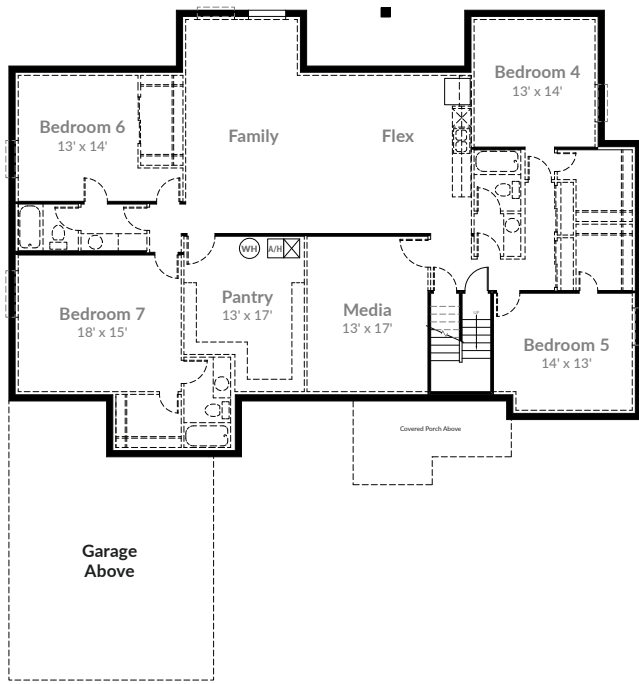

ADAIR HOMES

the **OXFORD**

2,706 SF | 3 Bed | 2.5 Bath

RIADA

MOUNTAIN WEST STUCCO

TRADITIONS

FARMHOUSE

View all elevation options at www.AdairHomes.com

the OXFORD

- Open Kitchen and Dining Room
- Spacious Great Room
- Large Walk-In Pantry
- Covered Entryway
- Optional 4th Bedroom
- Mud Room Off the Garage

2,706 SF | 3 BED | 2.5 BATH

OPTIONAL FINISHED OR UNFINISHED BASEMENT