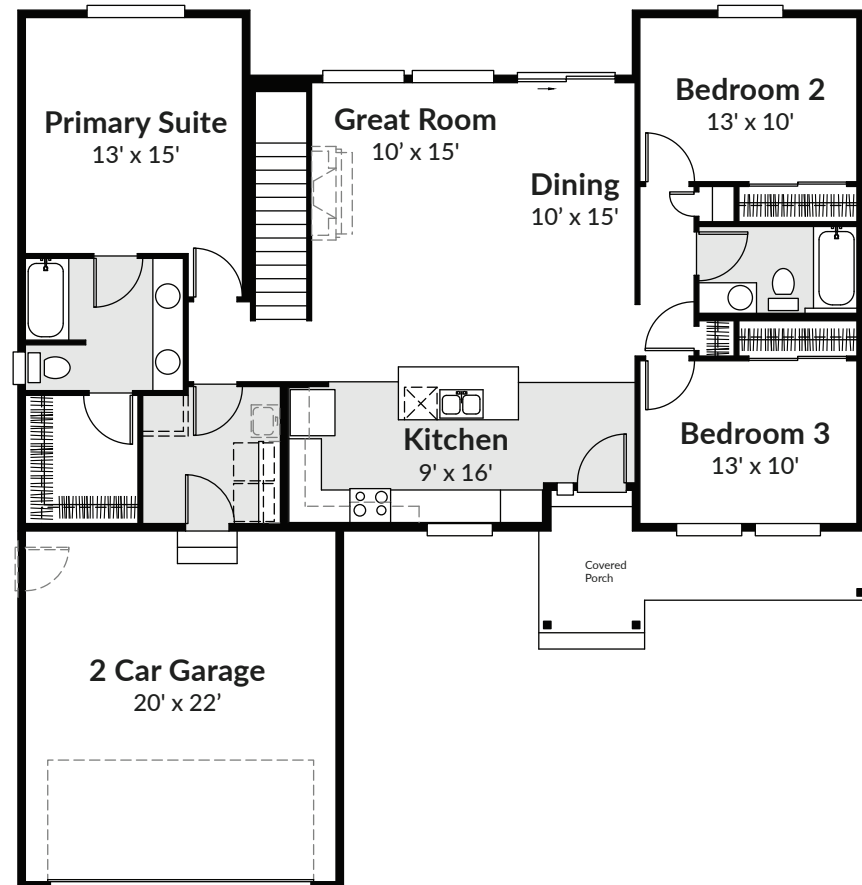

ADAIR HOMES

the **RANGER**

1,557 SF | 3 Bed | 2 Bath

FARMHOUSE

MOUNTAIN WEST STUCCO

TRADITIONS

RIADA

View all elevation options at www.AdairHomes.com

the **RANGER**

1,557 SF | 3 BED | 2 BATH

Open Great Room & Kitchen
Large Utility Room
Perfect Vacation Home
Split Bedroom Design

MAIN FLOOR

Elevations are artistic renderings and may include items not standard to the plan. Ask your Home Ownership Counselor for more details.