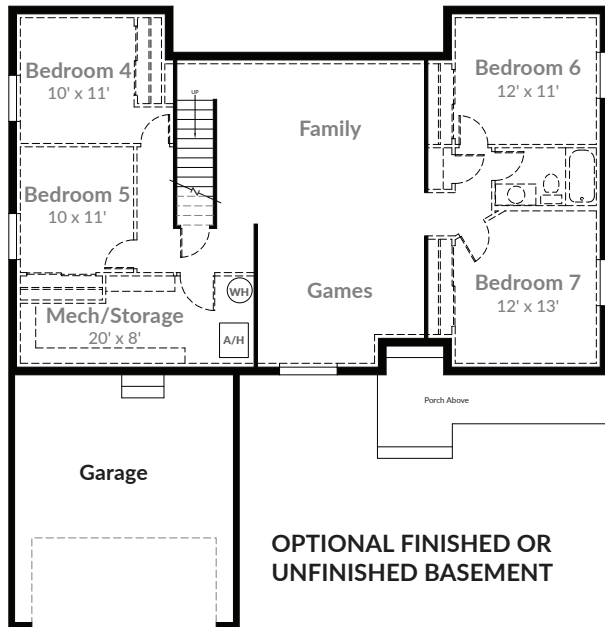

ADAIR HOMES

the **RANGER**

1,557 SF | 3 Bed | 2 Bath

FARMHOUSE

MOUNTAIN WEST STUCCO

TRADITIONS

RIADA

View all elevation options at www.AdairHomes.com

the **RANGER**

1,557 SF | 3 BED | 2 BATH

Open Great Room & Kitchen
Large Utility Room
Perfect Vacation Home
Split Bedroom Design

MAIN FLOOR

Elevations are artistic renderings and may include items not standard to the plan. Ask your Home Ownership Counselor for more details.