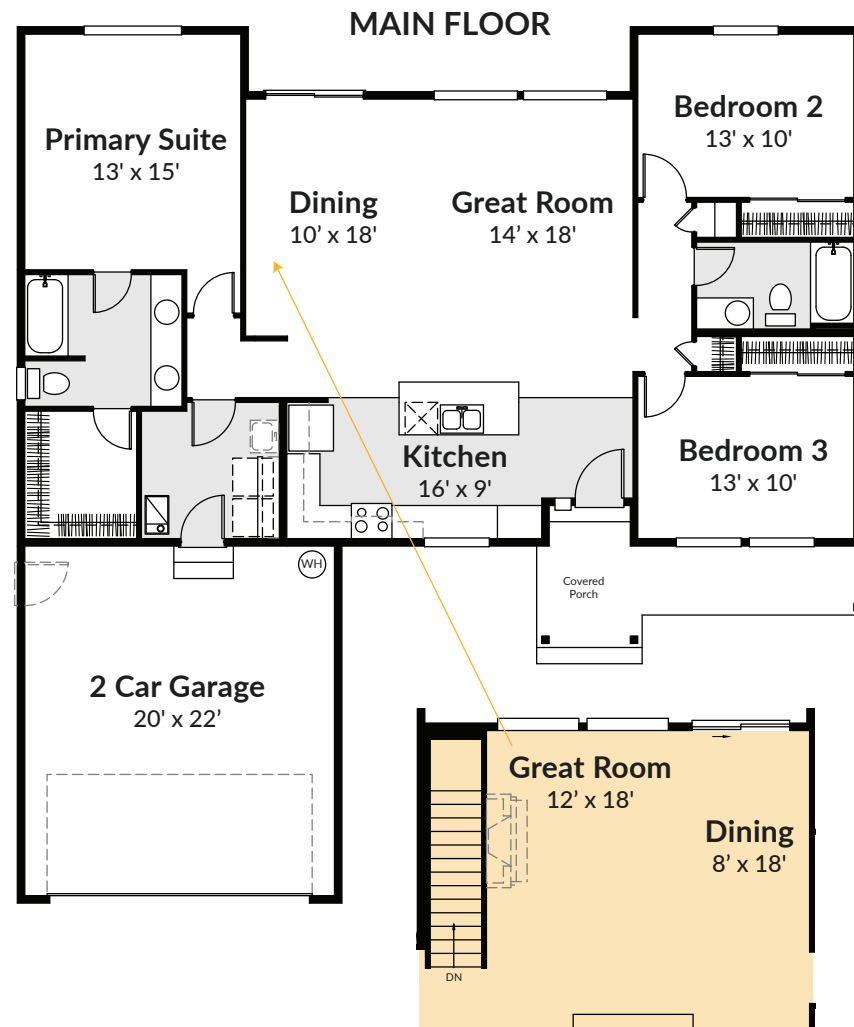

ADAIR HOMES

the **RANGER**

1,557 SF | 3 Bed | 2 Bath

FARMHOUSE

MOUNTAIN WEST STUCCO

TRADITIONS

RIADA

View all elevation options at www.AdairHomes.com

the RANGER

1,557 SF | 3 BED | 2 BATH

Open Great Room & Kitchen
 Large Utility Room
 Perfect Vacation Home
 Split Bedroom Design

OPTIONAL FINISHED OR UNFINISHED BASEMENT

Stairs to Optional Basement