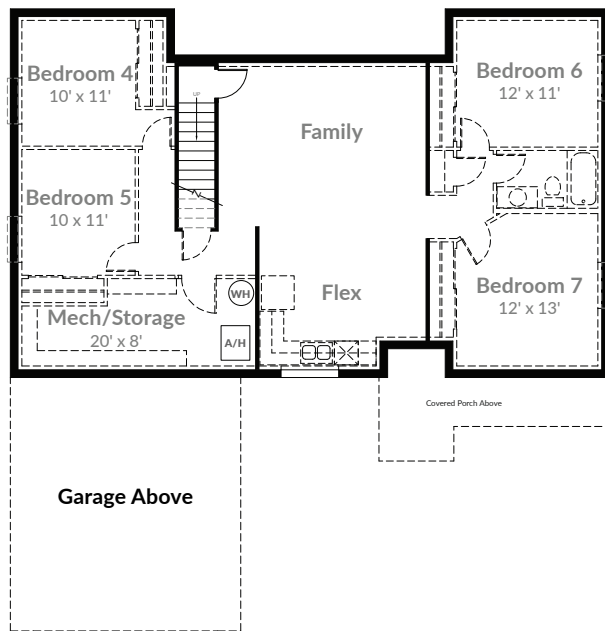

ADAIR HOMES

the **RANGER**

1,557 SF | 3 Bed | 2 Bath

FARMHOUSE

MOUNTAIN WEST STUCCO

TRADITIONS

RIADA

View all elevation options at www.AdairHomes.com

the RANGER

1,557 SF | 3 BED | 2 BATH

Open Great Room & Kitchen
 Large Utility Room
 Perfect Vacation Home
 Split Bedroom Design

OPTIONAL FINISHED OR UNFINISHED BASEMENT

Stairs to Optional Basement