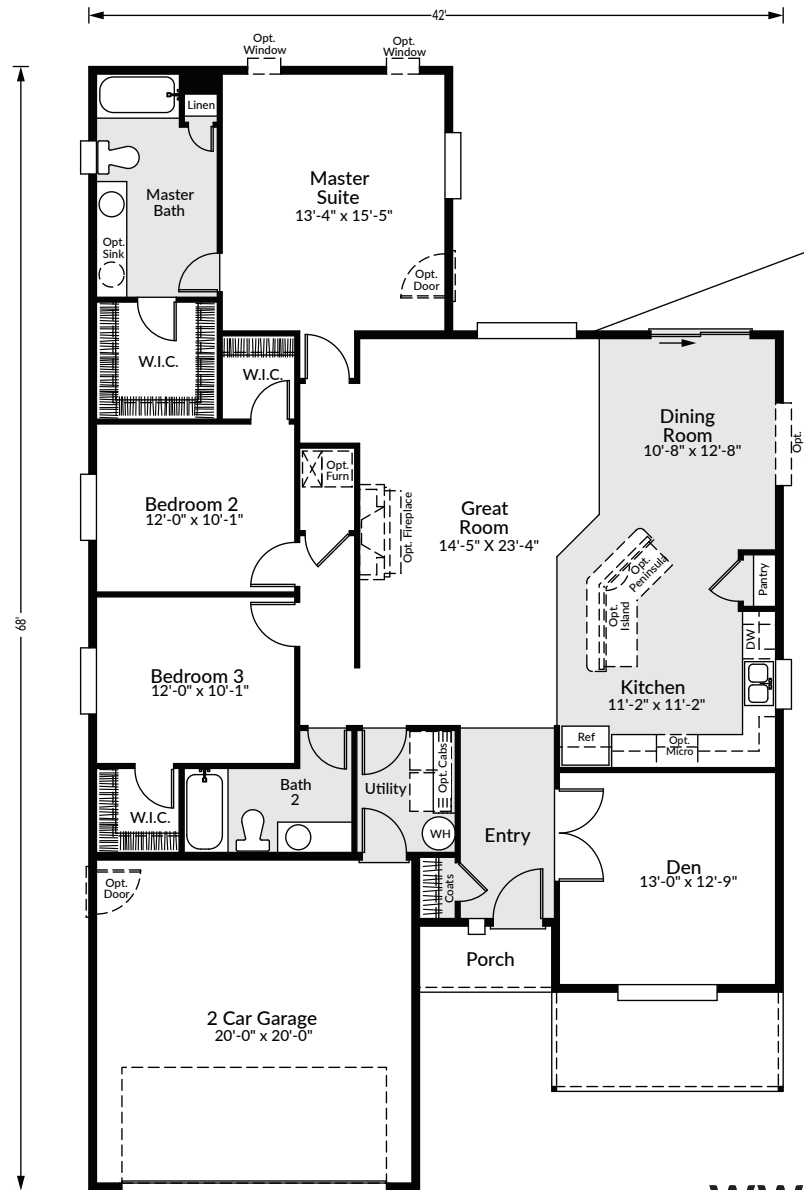

ADAIR HOMES

the **ST. MARIES**

1,854 SF | 3 Bed | 2 Bath | Den

FARMHOUSE

the ST. MARIES

1,854 SF | 3 BED | 2 BATH | DEN

EXTERIOR ELEVATION OPTIONS

Covered Front Porch
Spacious Master Suite
Extra Storage Throughout
Open Kitchen & Great Room
Large Kitchen with Pantry

Elevations are artistic renderings and may include items not standard to the plan. Ask your Home Ownership Counselor for more details.

www.ADAIRHOMES.com