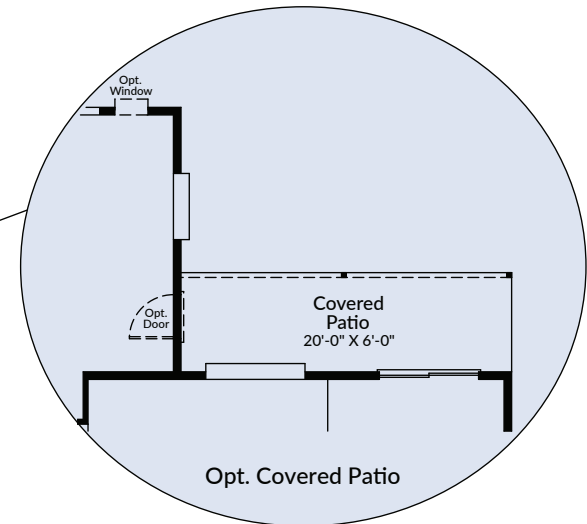

ADAIR HOMES

the **ST. MARIES**

1,854 SF | 3 Bed | 2 Bath | Den

FARMHOUSE

the ST. MARIES

1,854 SF | 3 BED | 2 BATH | DEN

EXTERIOR ELEVATION OPTIONS

Covered Front Porch
Spacious Master Suite
Extra Storage Throughout
Open Kitchen & Great Room
Large Kitchen with Pantry