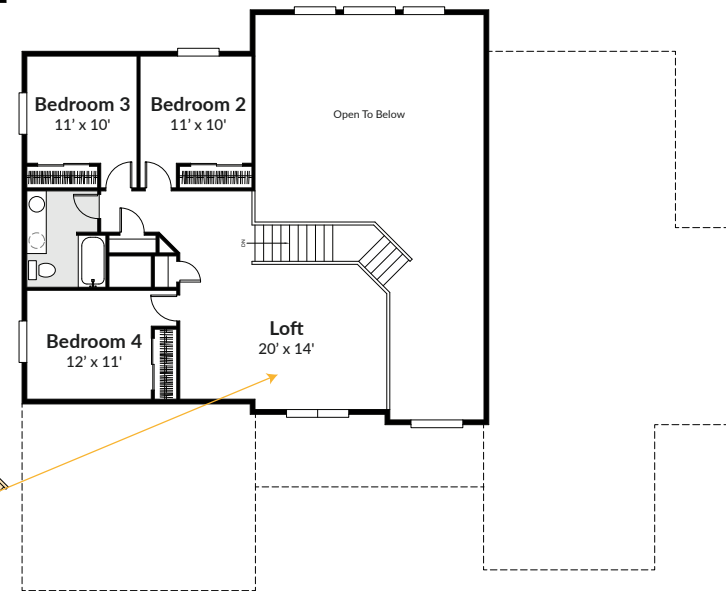

OPTIONAL FINISHED OR UNFINISHED BASEMENT

www.ADAIRHOMES.com

Elevations are artistic renderings and may include items not standard to the plan. Square footage may be subject to alterations. Ask your Homeownership Counselor for more details.