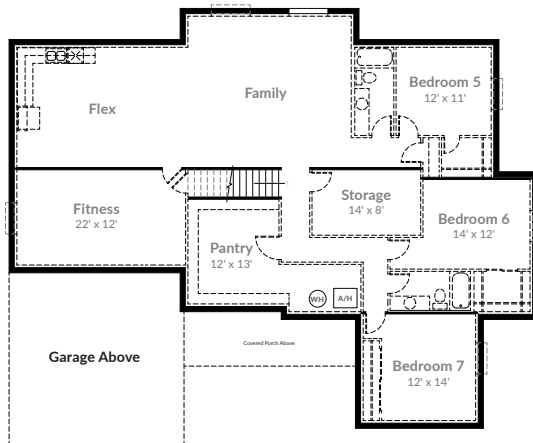

OPTIONAL FINISHED OR UNFINISHED BASEMENT

www.ADAIRHOMES.com

Elevations are artistic renderings and may include items not standard to the plan. Square footage may be subject to alterations. Ask your Homeownership Counselor for more details.