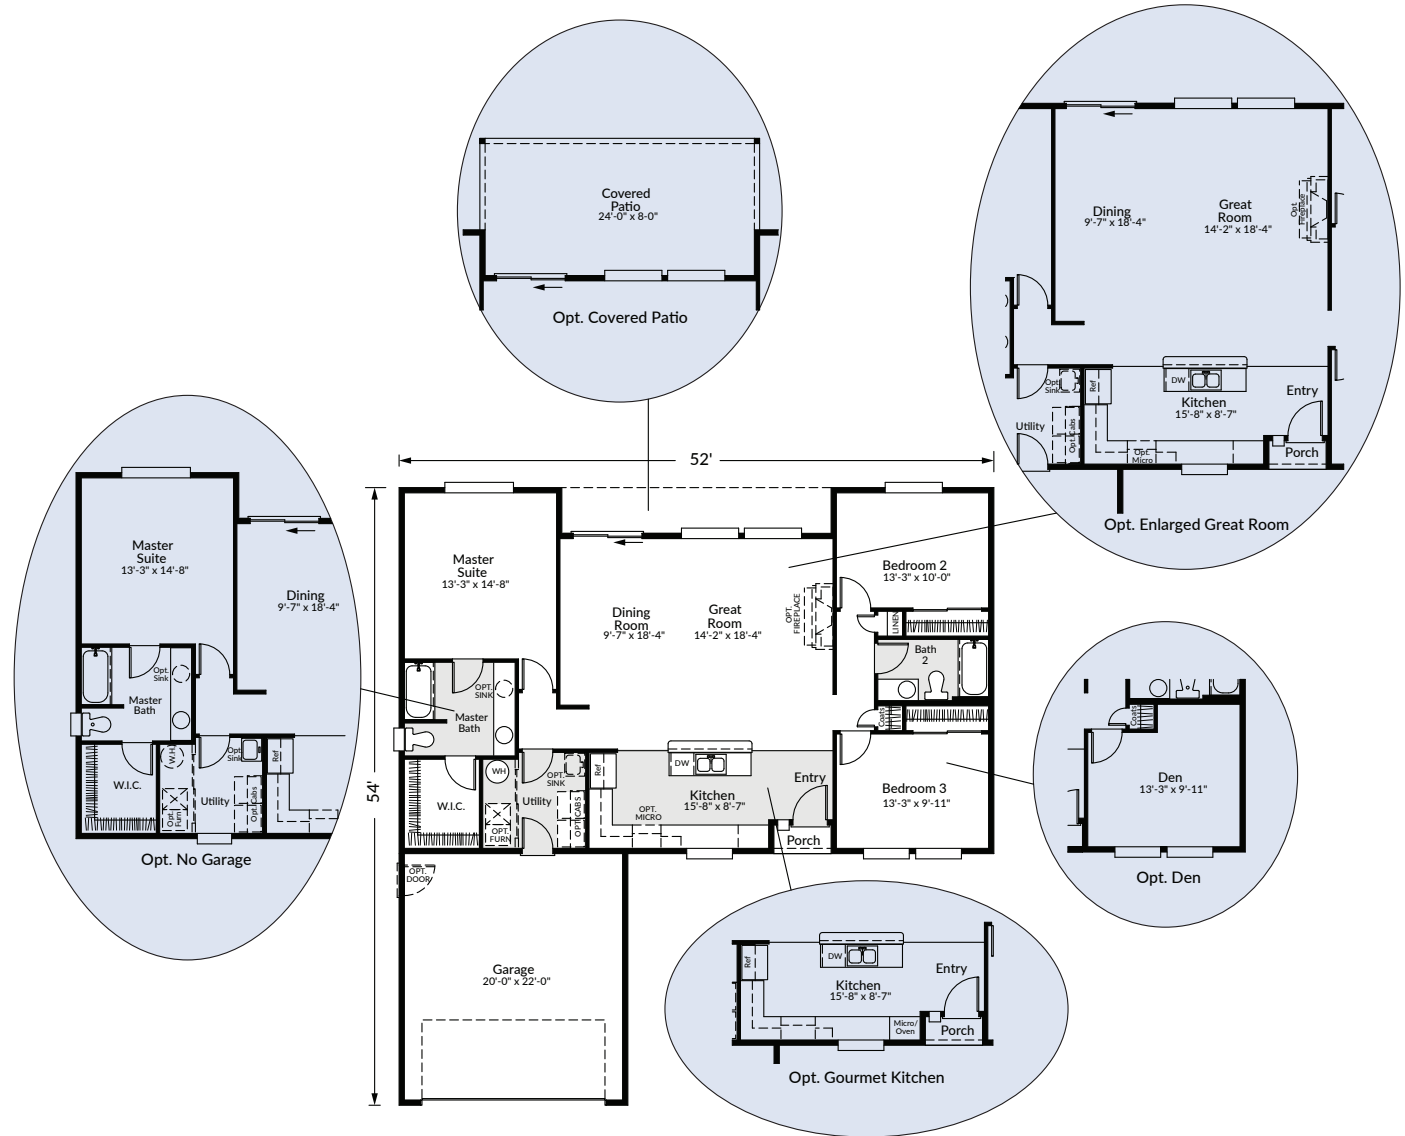

ADAIR HOMES

the **WILLOW**

1,560 SF | 3 Bed | 2 Bath

SPANISH

the WILLOW

1,560 SF | 3 BED | 2 BATH

- Open Great Room & Kitchen
- Large Utility Room
- Perfect Vacation Home
- Split Bedroom Design

EXTERIOR ELEVATION OPTIONS