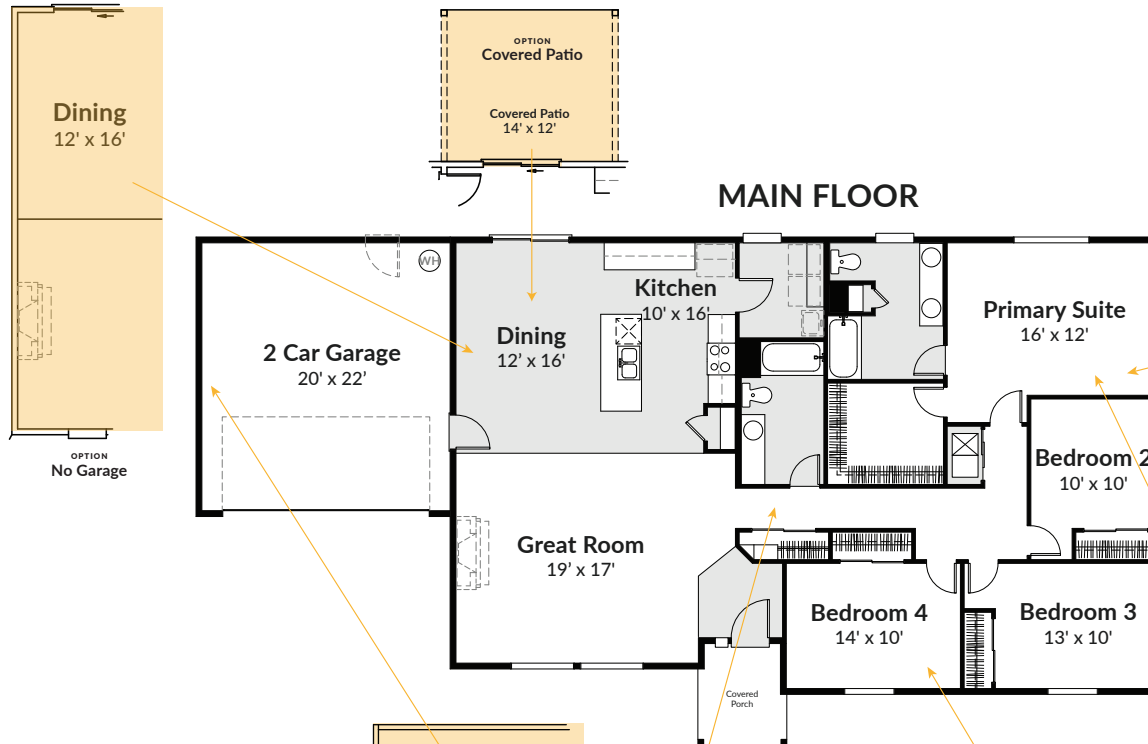

**ADAIR HOMES**

*the* **YUBA**

1,952 SF | 4 Bed | 2 Bath

FARMHOUSE

MOUNTAIN WEST STUCCO

TRADITIONS

RIADA

View all elevation options at [www.AdairHomes.com](http://www.AdairHomes.com)

## the YUBA

1,952 SF | 4 BED | 2 BATH

Open Great Room  
 Large Kitchen with Pantry  
 Optional 3 Car Garage  
 Mud Room  
 Optional Den