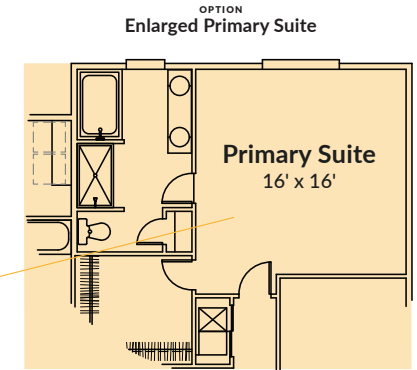

**ADAIR HOMES**

*the* **YUBA**

1,952 SF | 4 Bed | 2 Bath

FARMHOUSE

MOUNTAIN WEST STUCCO

TRADITIONS

RIADA

View all elevation options at [www.AdairHomes.com](http://www.AdairHomes.com)

## the YUBA

1,952 SF | 4 BED | 2 BATH

Open Great Room  
 Large Kitchen with Pantry  
 Optional 3 Car Garage  
 Mud Room  
 Optional Den