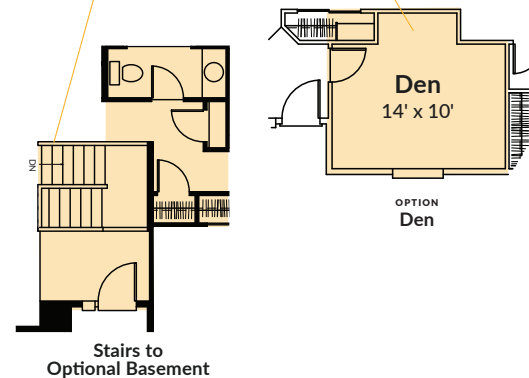

OPTIONAL FINISHED OR UNFINISHED BASEMENT

www.ADAIRHOMES.com

Elevations are artistic renderings and may include items not standard to the plan. Square footage may be subject to alterations. Ask your Homeownership Counselor for more details.