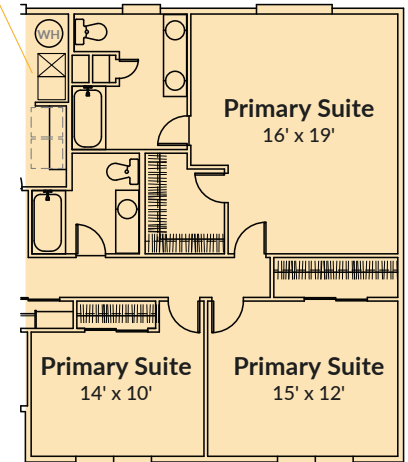

**ADAIR HOMES**

*the* **YUBA**

1,952 SF | 4 Bed | 2 Bath

FARMHOUSE

MOUNTAIN WEST STUCCO

TRADITIONS

RIADA

View all elevation options at [www.AdairHomes.com](http://www.AdairHomes.com)

## the YUBA

1,952 SF | 4 BED | 2 BATH

Open Great Room  
 Large Kitchen with Pantry  
 Optional 3 Car Garage  
 Mud Room  
 Optional Den