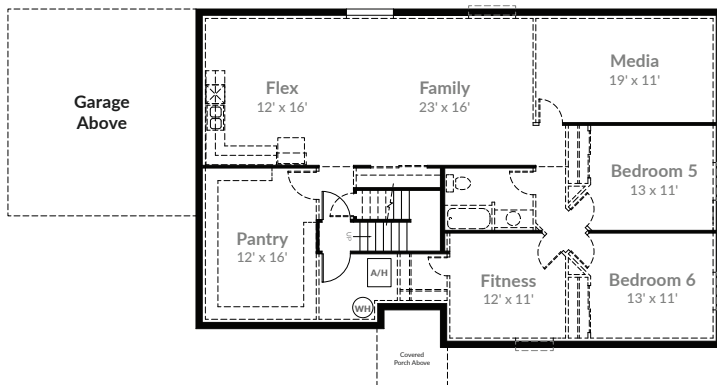

OPTIONAL FINISHED OR UNFINISHED BASEMENT

www.ADAIRHOMES.com

Elevations are artistic renderings and may include items not standard to the plan. Square footage may be subject to alterations. Ask your Homeownership Counselor for more details.