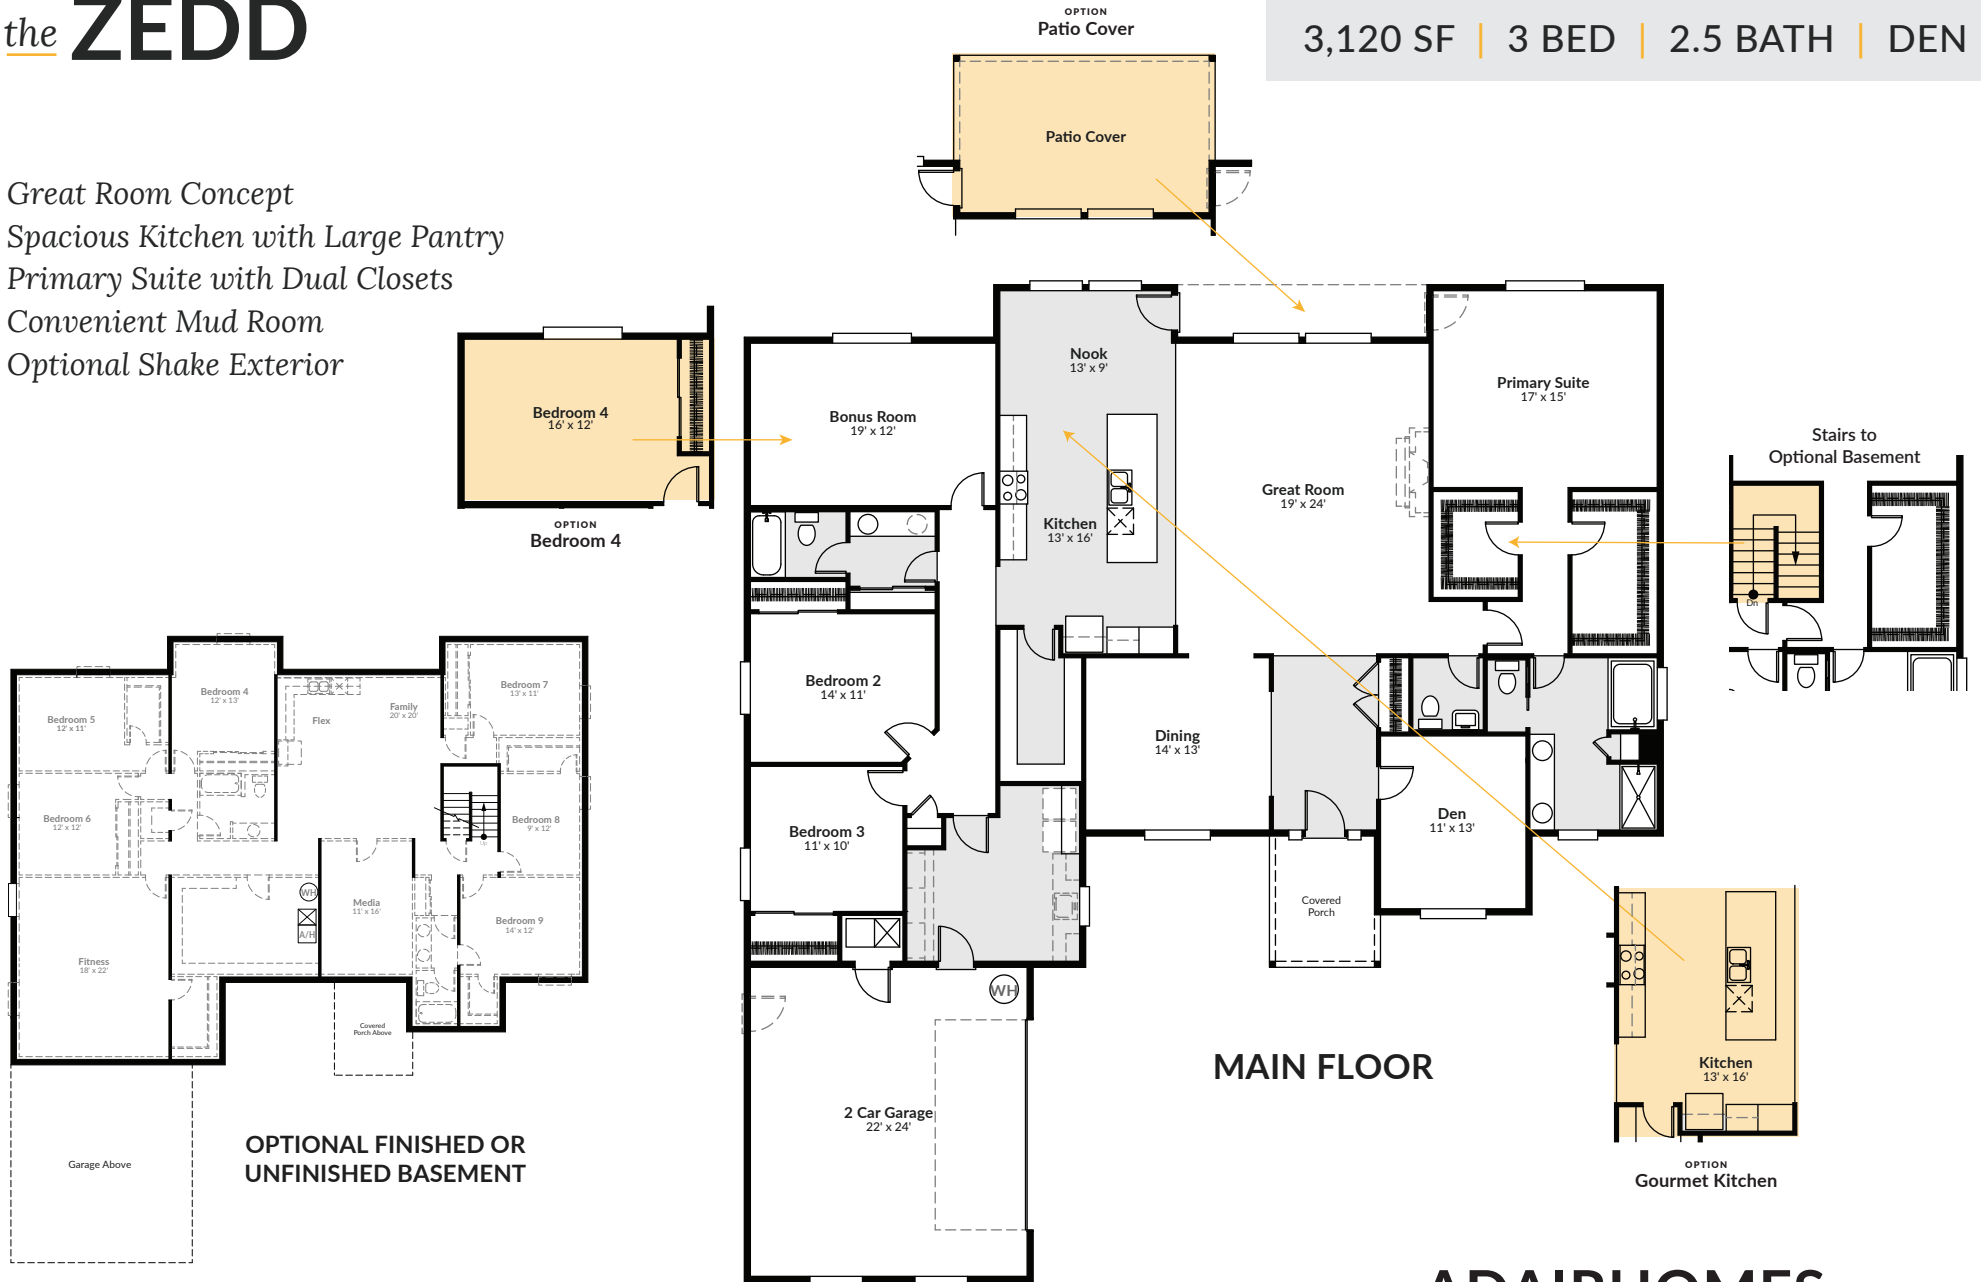

ADAIR HOMES

the **ZEDD**

3,120 SF | 3 Bed | 2.5 Bath | Den

FARMHOUSE

MOUNTAIN WEST STUCCO

TRADITIONS

RIADA

View all elevation options at www.AdairHomes.com

the ZEDD

3,120 SF | 3 BED | 2.5 BATH | DEN

Great Room Concept
 Spacious Kitchen with Large Pantry
 Primary Suite with Dual Closets
 Convenient Mud Room
 Optional Shake Exterior

www.ADAIRHOMES.com

Elevations are artistic renderings and may include items not standard to the plan. Square footage may be subject to alterations. Ask your Homeownership Counselor for more details.