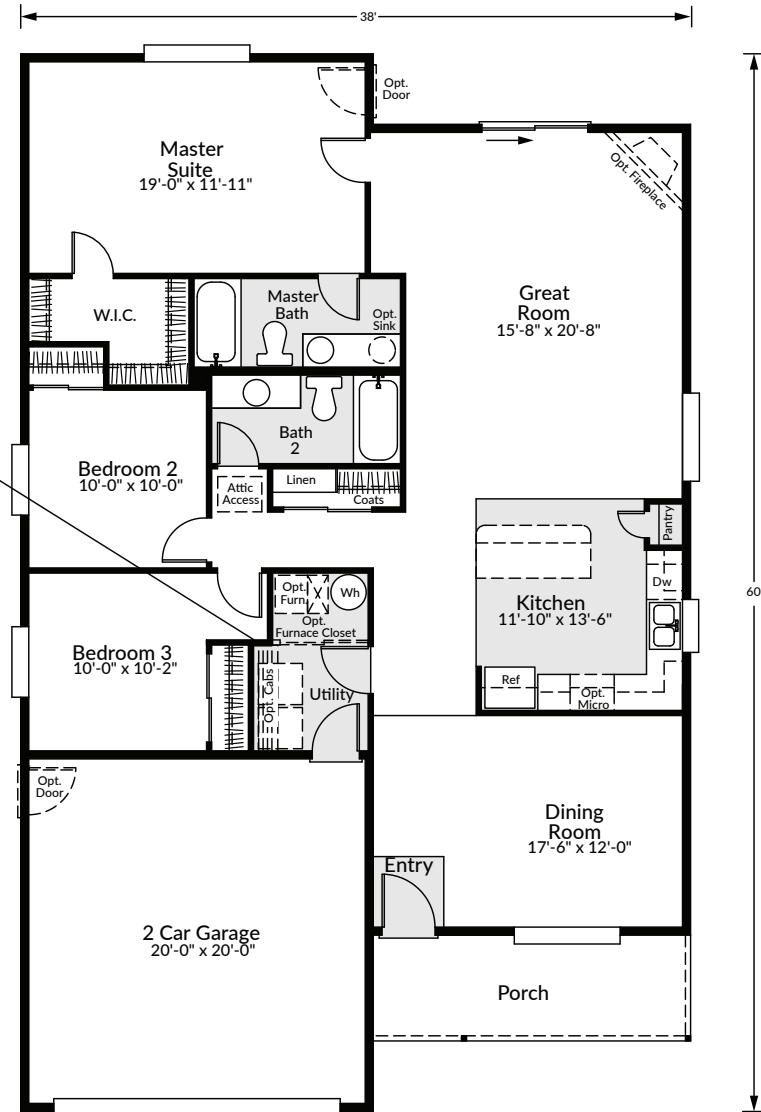

ADAIR HOMES

the **ZION**

1,634 SF | 3 Bed | 2 Bath

SPANISH

## the ZION

1,634 SF | 3 BED | 2 BATH

Covered Front Porch  
Optional Island  
Formal Dining