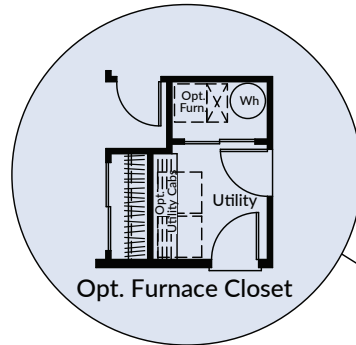

## the ZION

1,634 SF | 3 BED | 2 BATH

Covered Front Porch  
Optional Island  
Formal Dining